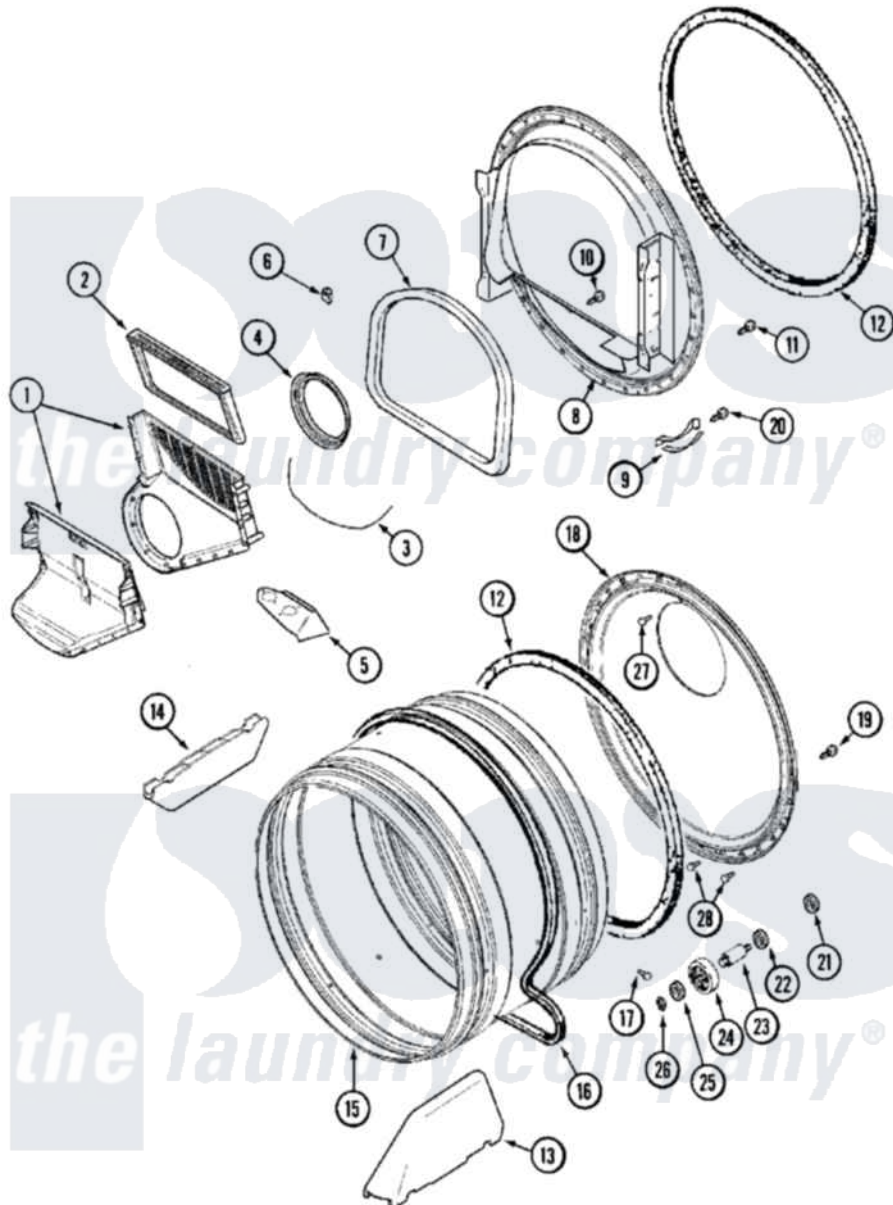

Maytag MDE16PRAZW 08 - TUMBLER

Maytag [Commercial Maytag MDE16PRAZW Dryer Parts](#) Parts Diagram 08 - TUMBLER
 Click on the part number to view part

Item	Original Part Number	Replaced By	Status	Part Description
001	33001799			Outlet Duct Assembly Note: Outlet Duct Assembly
002	33001804	33002790		Lint Filter
003	NLA		Not Available	SEAL, OUTLET DUCT
004	33001758	33002560		Seal, Blower
005	33001837			Cover, Thermostat
006	Y310376			Clip, Door Switch Harness
007	33001767			Seal, Shroud
008	33001802			Front, Tumbler
009	306508			Tumbler Bearing Kit ----W
010	NLA		Not Available	SCREW, OUTLET DUCT
011	33001855	33002917		Screw, No.10-16
012	33001807			Seal, Tumbler
013	33001756	33002032		Baffle
014	33001755			Baffle
015	33001794	33001889		Tumbler
016	33001777	33002535		V-Belt

017	33001788	33002973	Screw, No.9-15 X 1.00 Hx WS
018	33001801		Back, Tumbler
019	22001995		Screw Note: Screw, Tumbler Front And Shroud
020	210720		Rivet, Bearing To Tumbler Fmt
021	33001443		Nut, Hex
022	Y313347	312535	Washer, Vault Mounting Brk.
023	Y312948	6-3129480	Shaft- Tumbler
024	Y303373	12001541	Drum Roller/Washer Assembly--W
025	312535		Washer, Vault Mounting Brk.
026	410233	9703438	Ring-Retrn
027	210932		Screw, No.8 X 9/16 Ctsk Note: Screw, Inlet Duct
028	22001996	3370225	Screw