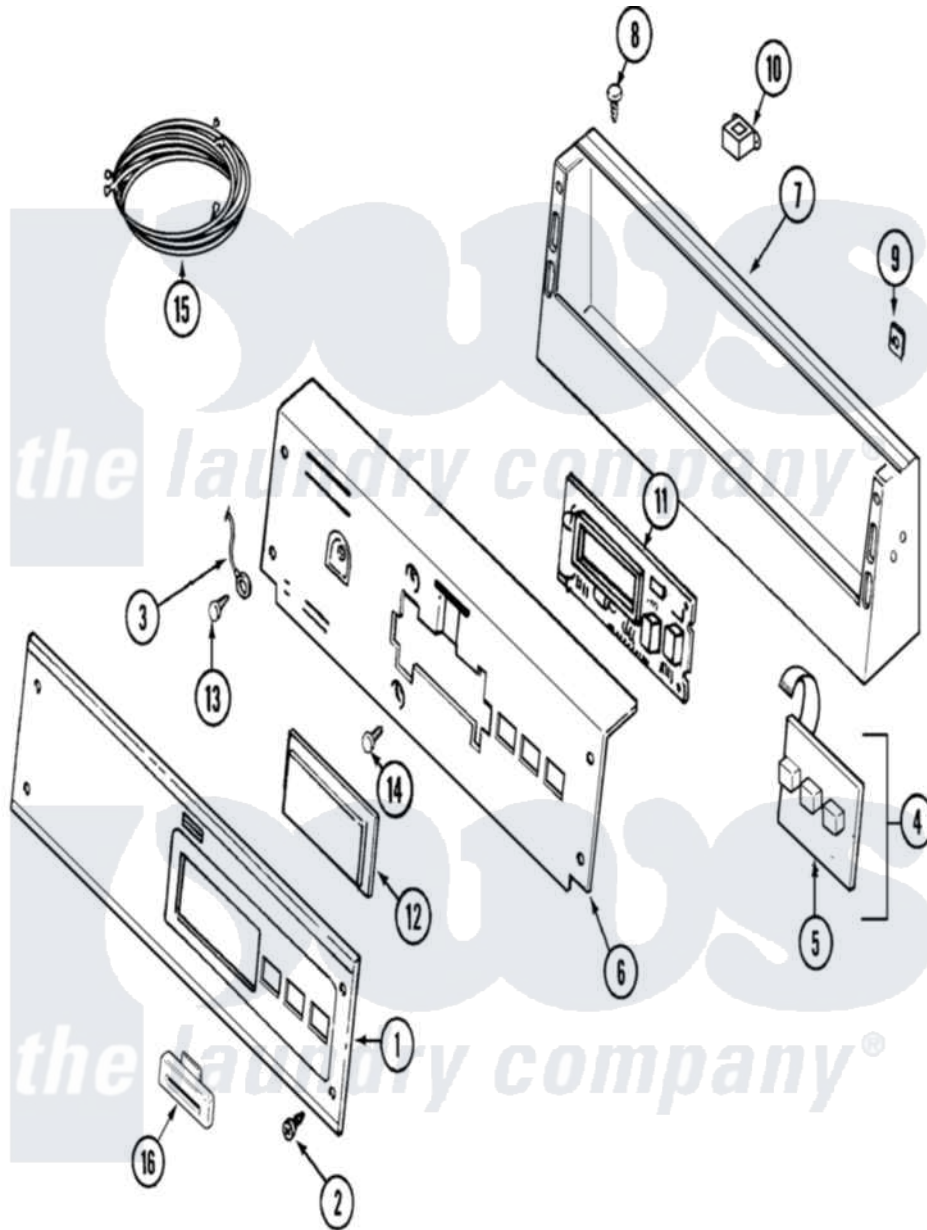

Maytag MDE16PRDZW 01 - CONTROL PANEL

Maytag [Commercial Maytag MDE16PRDZW Dryer Parts](#) Parts Diagram 01 - CONTROL PANEL
 Click on the part number to view part

Item	Original Part Number	Replaced By	Status	Part Description
001	315211	22002354		Screw, Back Bracket
"	33002939			Facia - Pr
002	215506			Screw, Control Panel Overlay
003	205810			Wire, Ground
004	215527	W10140652		Screw, 6-20 X 1/2
"	306694			Backup Plate With Switch
005	215517	W10131113		Push Button
006	22002954			Deflector, Water
"	33002523			Bracket, Back
007	22003101			Console
008	22001996	3370225		Screw
009	215003			Fastener, Panel And Bracket
010	211251			Screw, Transformer
"	22001419			Nut, Transformer
"	22001960			Transformer
011	33001204			Stand-Off, Ccontrol Board

"	33002358	W10130081	Control Board
"	912077		Locknut, Reader Harness
012	22001962	W10131114	Cover, Display
013	211252		Screw, Ground Wire
014	215526		Screw, Circuit Board
015	22003818		Wire Harness
"	33001878		Wire Harness, Main
016	22001976		Bezel
017	22001973		Harness, Pr Service
"	22004100		Reader Harness Kit