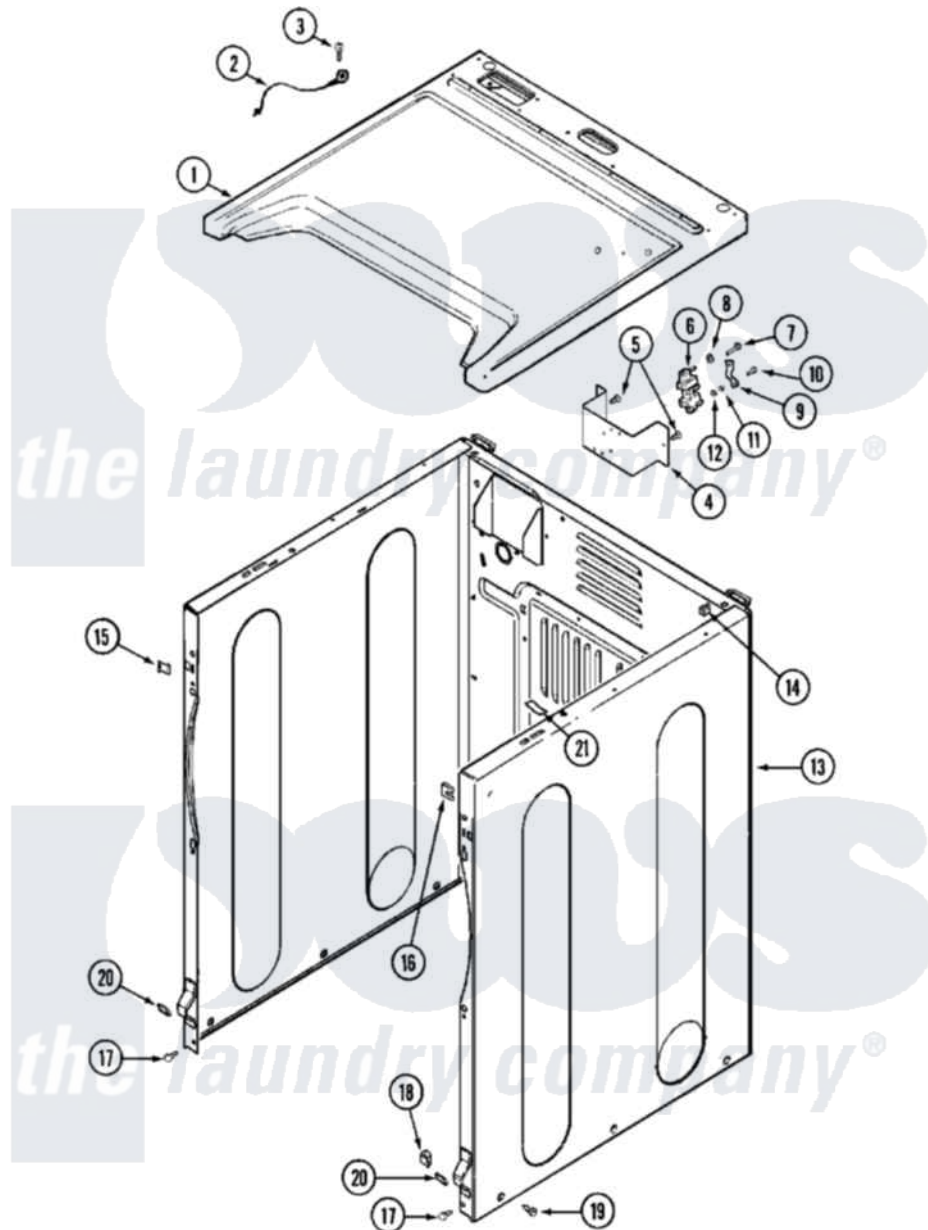

Maytag MDE16PRDZW 02 - CABINET-FRONT

Maytag [Commercial Maytag MDE16PRDZW Dryer Parts](#) Parts Diagram 02 - CABINET-FRONT
 Click on the part number to view part

Item	Original Part Number	Replaced By	Status	Part Description
001	33002631			Cover, Top
002	205810			Wire, Ground
003	211252			Screw, Ground Wire
004	NLA		Not Available	BRACKET, TERMINAL BLOCK---NA
005	22001995			Screw Note: Screw, Tumbler Front And Shroud
006	33001244			Block, Terminal
007	Y312209	W10001200		Screw
008	Y311270			Washer, Terminal Block
009	Y312184			Strap, Grounding
010	NLA		Not Available	SCREW, GROUND STRAP
011	311484	112432		Nut
012	311093			Washer, Terminal Connection
013	NLA		Not Available	CABINET ASSY (WHT-AS PK)
014	310933	33002194		Nut, Speed

015	22002049		Clip Note: Clip, Front Panel
016	213280	204439	Screw And Fstner Assembly
017	22001995		Screw Note: Screw, Tumbler Front And Shroud
018	Y310376		Clip, Door Switch Harness
019	213007		Xfor Cabinet See Cabinet, Back
"	22003409	213007	Xfor Cabinet See Cabinet, Back
020	22002239		Clip, Front Panel
021	33001836		Strap, Top Cover Support