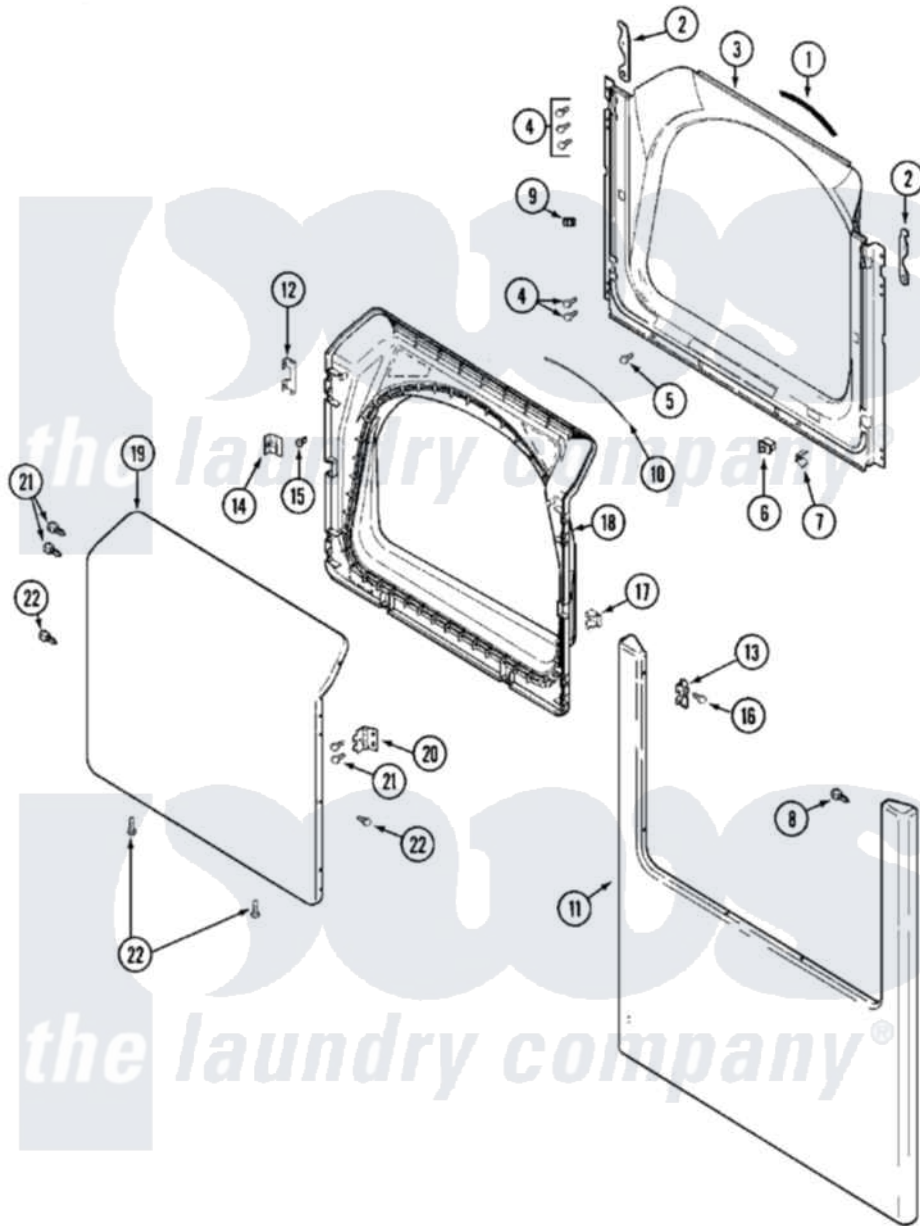

Maytag MDE16PRDZW 03 - DOOR

Maytag [Commercial Maytag MDE16PRDZW Dryer Parts](#) Parts Diagram 03 - DOOR
 Click on the part number to view part

Item	Original Part Number	Replaced By	Status	Part Description
001	33001767			Seal, Shroud
002	22002247	33002597		Hook, Security
003	33001900			Shroud
004	22001995			Screw Note: Screw, Tumbler Front And Shroud
005	33001768			Screw, Shroud Note: Screw, Shroud And Outlet Duct
006	33001509	W10169313		Switch-Dor
007	33001760			Bracket, Hinge
008	22002243			Screw, Front Panel And Hinge
"	22002244			Clip, Grounding
009	Y304578	LA-1003		Door Catch Kit
010	33002094			Seal, Door
011	213280	204439		Screw And Fstner Assembly
"	33001901			Panel, Front
012	22002038			Clip, Door
013	33001764			Cover, Hinge Hole

014	33001793		Bracket, Strike
015	33001761		Strike, Door
016	33001846		Screw, Hinge Hole Cover
017	33001763		Plug, Inner Door
018	22002039		Clip, Door
"	22002063		Screw No.8-18AB Wafer Head
"	33001899		Door, Inner
019	33001904		Door, Outer
020	33001759		Hinge, Door
021	22002062	98006631	Screw
022	22002063		Screw No.8-18AB Wafer Head