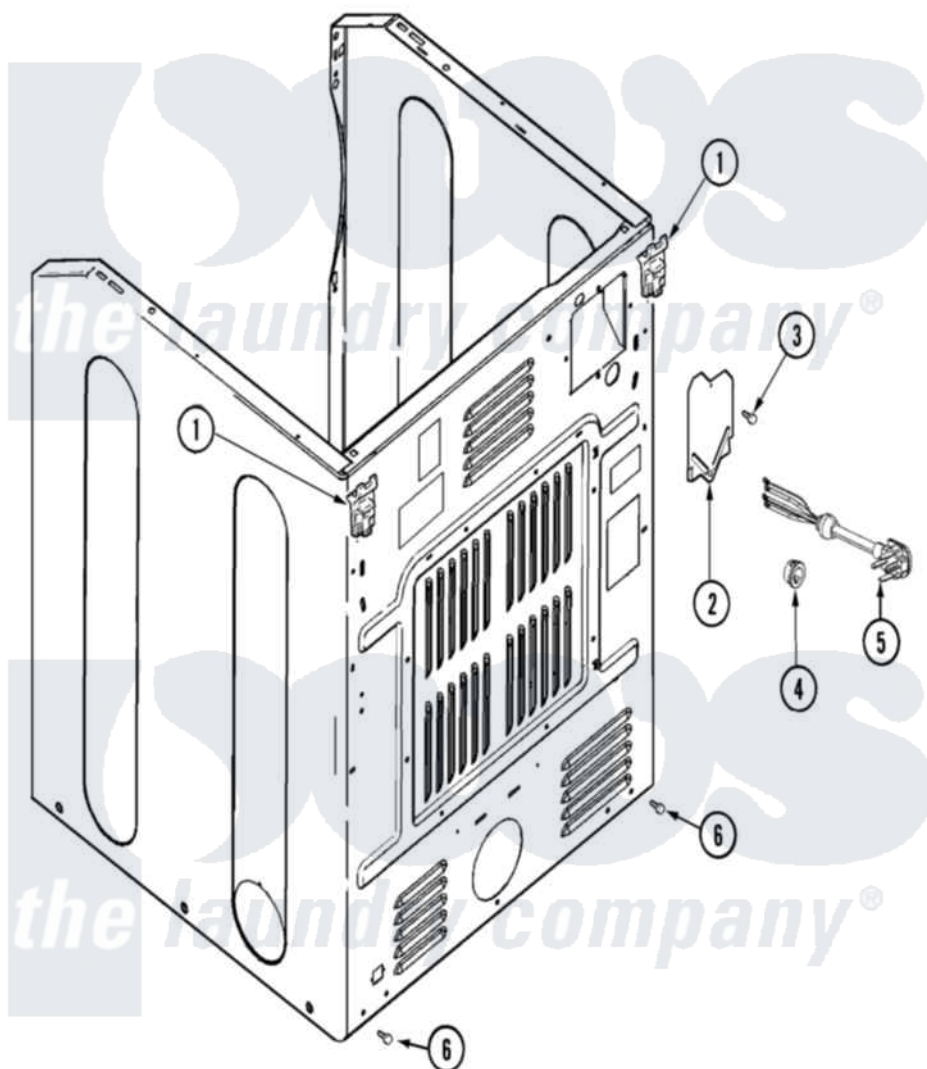

Maytag MDE16PRDZW 04 - CABINET-REAR

Maytag [Commercial Maytag MDE16PRDZW Dryer Parts](#) Parts Diagram 04 - CABINET-REAR
 Click on the part number to view part

Item	Original Part Number	Replaced By	Status	Part Description
001	22001995			Screw Note: Screw, Tumbler Front And Shroud
"	22004095			Hinge, Plastic
002	33001795			Cover, Terminal Block
003	22001995			Screw Note: Screw, Tumbler Front And Shroud
004	33001425			Locknut, Eared For Canadian
"	33002631			Cover, Top
005	22003062			Cord, Power
"	33002916			Power Cord, Canadian 240V
006	22001995			Screw Note: Screw, Tumbler Front And Shroud