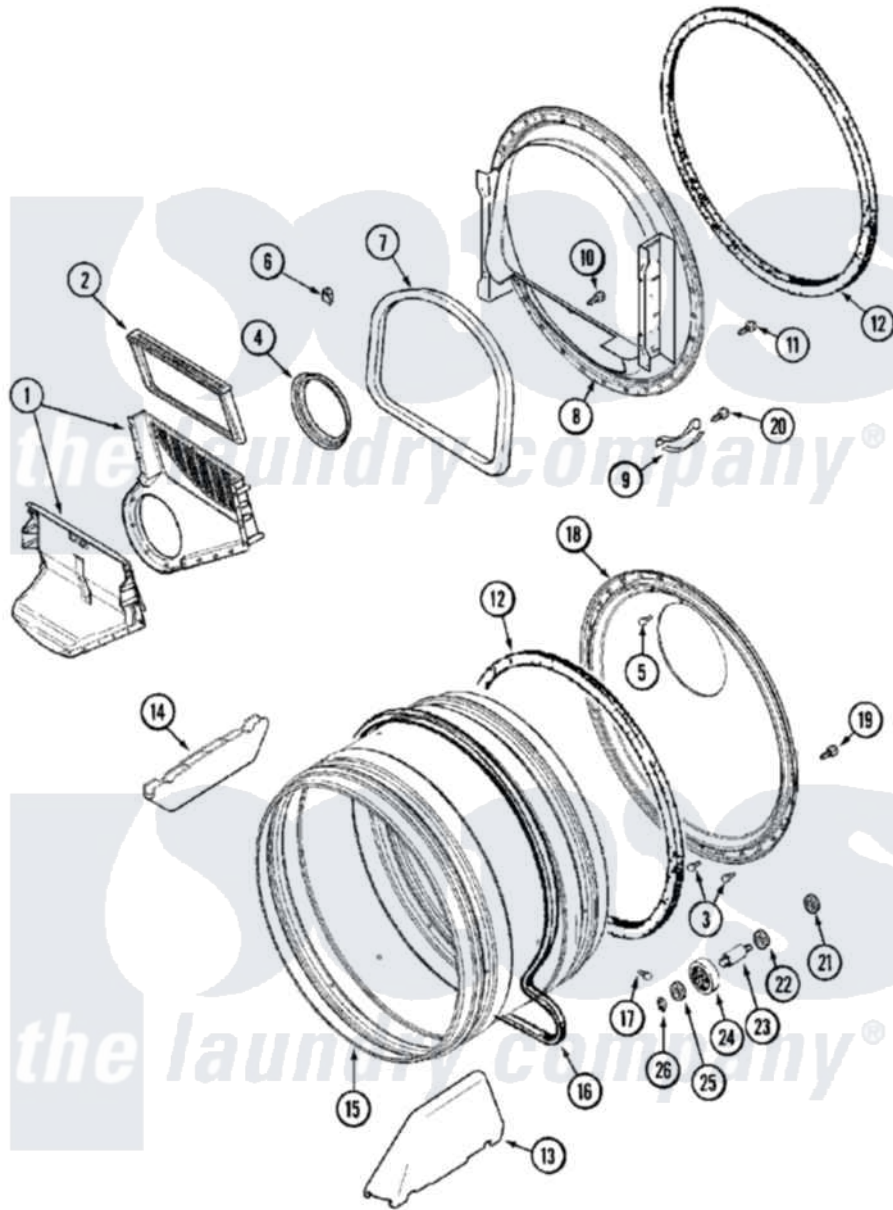

Maytag MDE16PRDZW 05 - TUMBLER

Maytag [Commercial Maytag MDE16PRDZW Dryer Parts](#) Parts Diagram 05 - TUMBLER
Click on the part number to view part

Item	Original Part Number	Replaced By	Status	Part Description
001	33001799			Outlet Duct Assembly Note: Outlet Duct Assembly
002	33002790			Lint Filter
003	210932			Screw, No.8 X 9/16 Ctsk Note: Screw, Inlet Duct
004	33002560			Seal, Blower
005	22001996	3370225		Screw
006	Y310376			Clip, Door Switch Harness
007	33001767			Seal, Shroud
008	33001802			Front, Tumbler
009	306508			Tumbler Bearing Kit ---W
010	NLA		Not Available	SCREW, OUTLET DUCT (PHILLIPS)
011	33001855	33002917		Screw, No.10-16
012	33001807			Seal, Tumbler
013	33001756	33002032		Baffle
014	33001755			Baffle