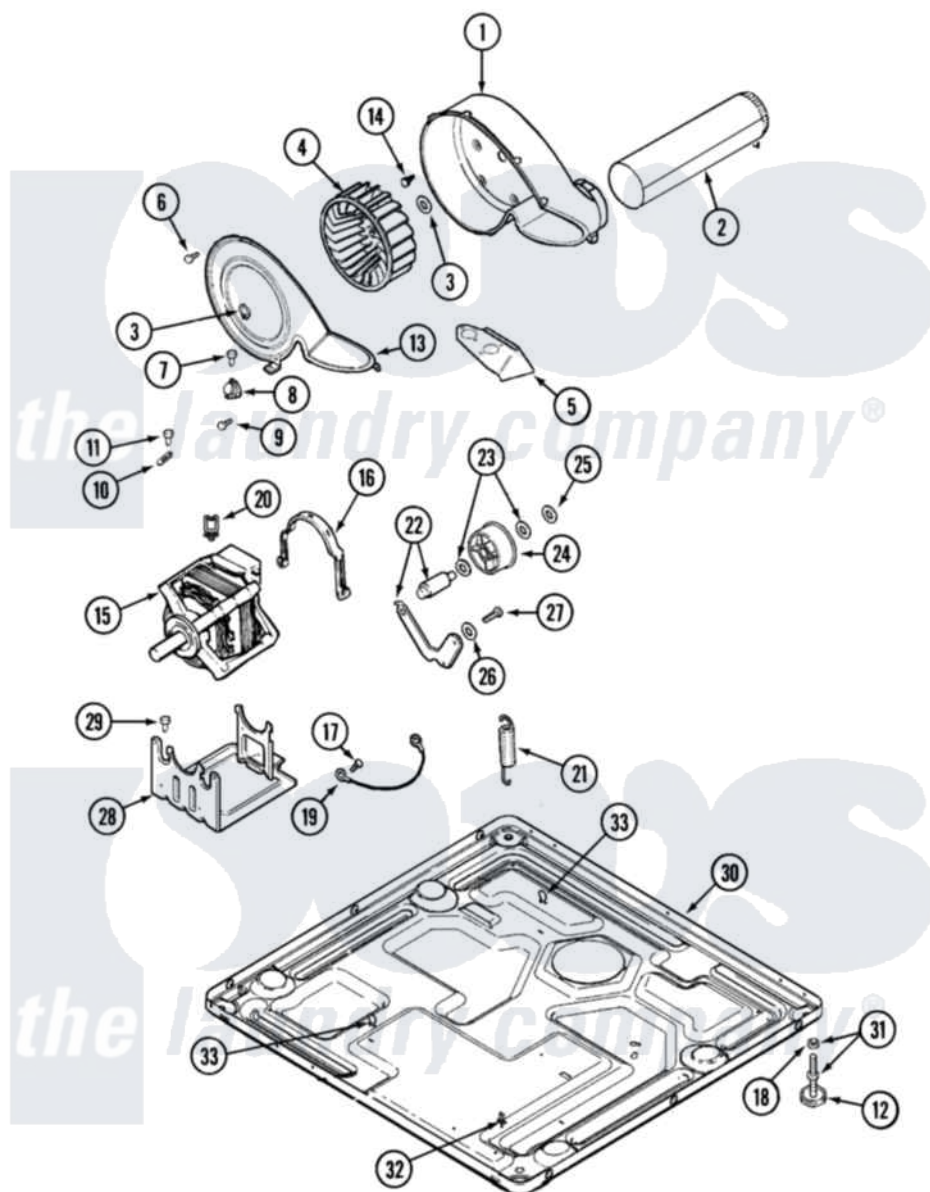

Maytag MDE16PRDZW 07 - MOTOR DRIVE

Maytag [Commercial Maytag MDE16PRDZW Dryer Parts](#) Parts Diagram 07 - MOTOR DRIVE
 Click on the part number to view part

Item	Original Part Number	Replaced By	Status	Part Description
001	33001789			Housing, Blower
002	22001995			Screw Note: Screw, Tumbler Front And Shroud
"	33001800			Duct Assembly, Exhaust
003	410233	9703438		Ring-Retrn
004	33002797			Wheel, Blower
005	33001837			Cover, Thermostat
006	33001855	33002917		Screw, No.10-16
007	Y313561			Screw---NA
008	303392			Thermostat, Cycling
"	Y303391	33303391		Thermostat, Cycling
009	22001996	3370225		Screw
010	33001762			Fuse, Thermal
011	NLA		Not Available	SCREW, THERMAL CUT-OFF
012	Y314137			Foot, Rubber
013	33002711			Cover, Blower Housing
014	314818	1163839		Screw

015	33002795		Motor, Drive 60Hz
016	33002221	Y015825	Clip, Motor To Motor Support
017	910343	488234	Screw 8-32 X 1/4
018	Y052740	62739	Nut, Lock
019	901220		Ground Wire
020	Y310376		Clip, Door Switch Harness
021	33002460	33002459	Assembly, Spring And Plug
"	33002461		Plug For Spring
022	33001840	6-3705180	Idler Arm
023	Y312527		Washer, Idler Shaft
024	33001783	6-3700340	Bearing- I
025	312958	354987	Ring, Retaining
026	33002218		Grommet, Idler Arm
027	Y014874		Screw, Idler Arm And Sleeve
028	33002817		Motor Support, Offset
029	Y313561		Screw----NA
030	22004151	W10133335	Relay, Motor
"	306199		Relay, Heater
"	33002969	W10133335	Relay, Motor
"	NLA	Not Available	BASE, (LWR)----NA
031	Y305086		Adjustable Leg And Nut
032	315471	22003298	Retainer, Wire
033	410490		Spring, Retainer Wire Harness