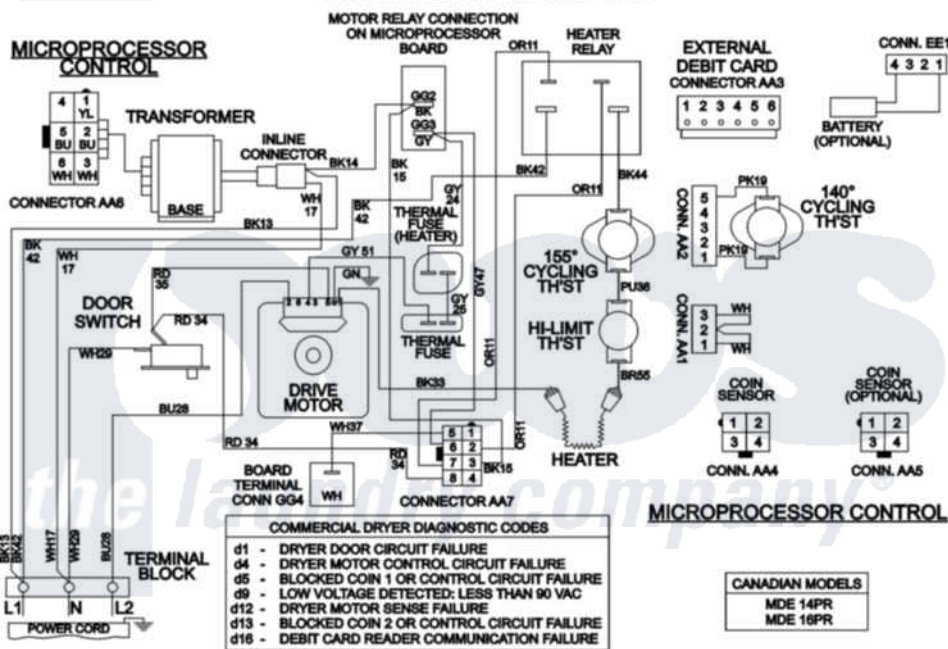

Maytag MDE16PRDZW 08 - WIRING INFORMATION

ELECTRICAL SCHEMATIC

ELECTRICAL WIRING DIAGRAM

Maytag [Commercial Maytag MDE16PRDZW Dryer Parts](#) Parts Diagram 08 - WIRING INFORMATION

[Click on the part number to view part](#)

Item	Original Part Number	Replaced By	Status	Part Description
001	NLA		Not Available	WIRING INFORMATION