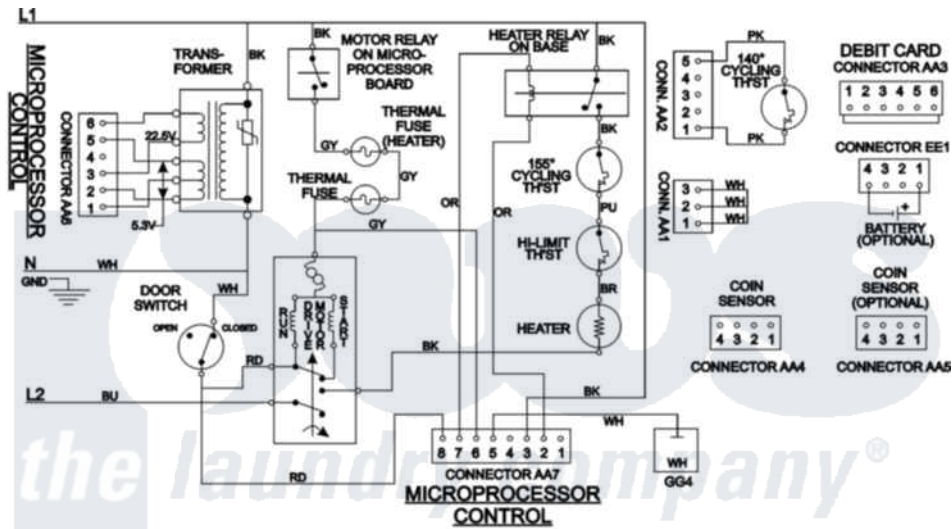

Maytag MDE16PRDZW 08 - WIRING INFORMATION

ELECTRICAL SCHEMATIC

ELECTRICAL WIRING DIAGRAM

Maytag [Commercial Maytag MDE16PRDZW Dryer Parts](#) Parts Diagram 08 - WIRING INFORMATION

[Click on the part number to view part](#)

Item	Original Part Number	Replaced By	Status	Part Description
001	NLA		Not Available	WIRING INFORMATION