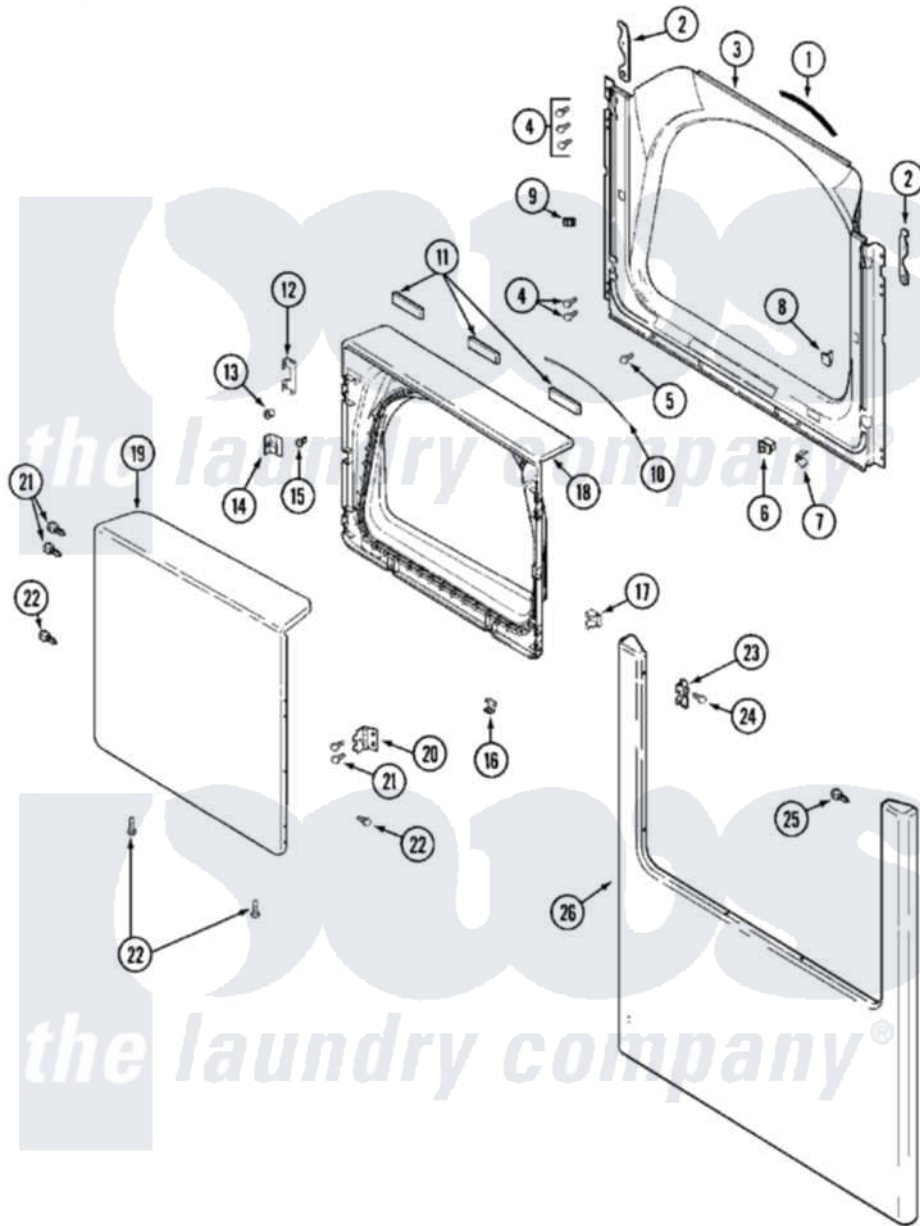

Maytag MDE16PSAUW 01 - DOOR

Maytag [Commercial Maytag MDE16PSAUW Dryer Parts](#) Parts Diagram 01 - DOOR
 Click on the part number to view part

Item	Original Part Number	Replaced By	Status	Part Description
001	33001767			Seal, Shroud
002	22002247	33002597		Hook, Security
003	33001900			Shroud
004	22001995			Screw Note: Screw, Tumbler Front And Shroud
005	33001768			Screw, Shroud Note: Screw, Shroud And Outlet Duct
006	33001509	W10169313		Switch-Dor
007	33001760			Bracket, Hinge
008	NLA		Not Available	PLUG, DOOR CATCH
009	Y304578	LA-1003		Door Catch Kit
010	33002094			Seal, Door
011	33001268		Not Available	PAD, DOOR
012	22002038			Clip, Door
013	33001771			Bushing, Inner Door
014	33001793			Bracket, Strike
015	33001761			Strike, Door

016	22002039		Clip, Door
017	33001763		Plug, Inner Door
018	22002039		Clip, Door
"	22002063		Screw No.8-18AB Wafer Head
"	33001899		Door, Inner
019	33001904		Door, Outer
020	33001759		Hinge, Door
021	22002062	98006631	Screw
022	22002063		Screw No.8-18AB Wafer Head
023	33001764		Cover, Hinge Hole
024	33001846		Screw, Hinge Hole Cover
025	22002243		Screw, Front Panel And Hinge
"	22002244		Clip, Grounding
026	213280	204439	Screw And Fstner Assembly
"	22002239		Clip, Front Panel
"	33001901		Panel, Front