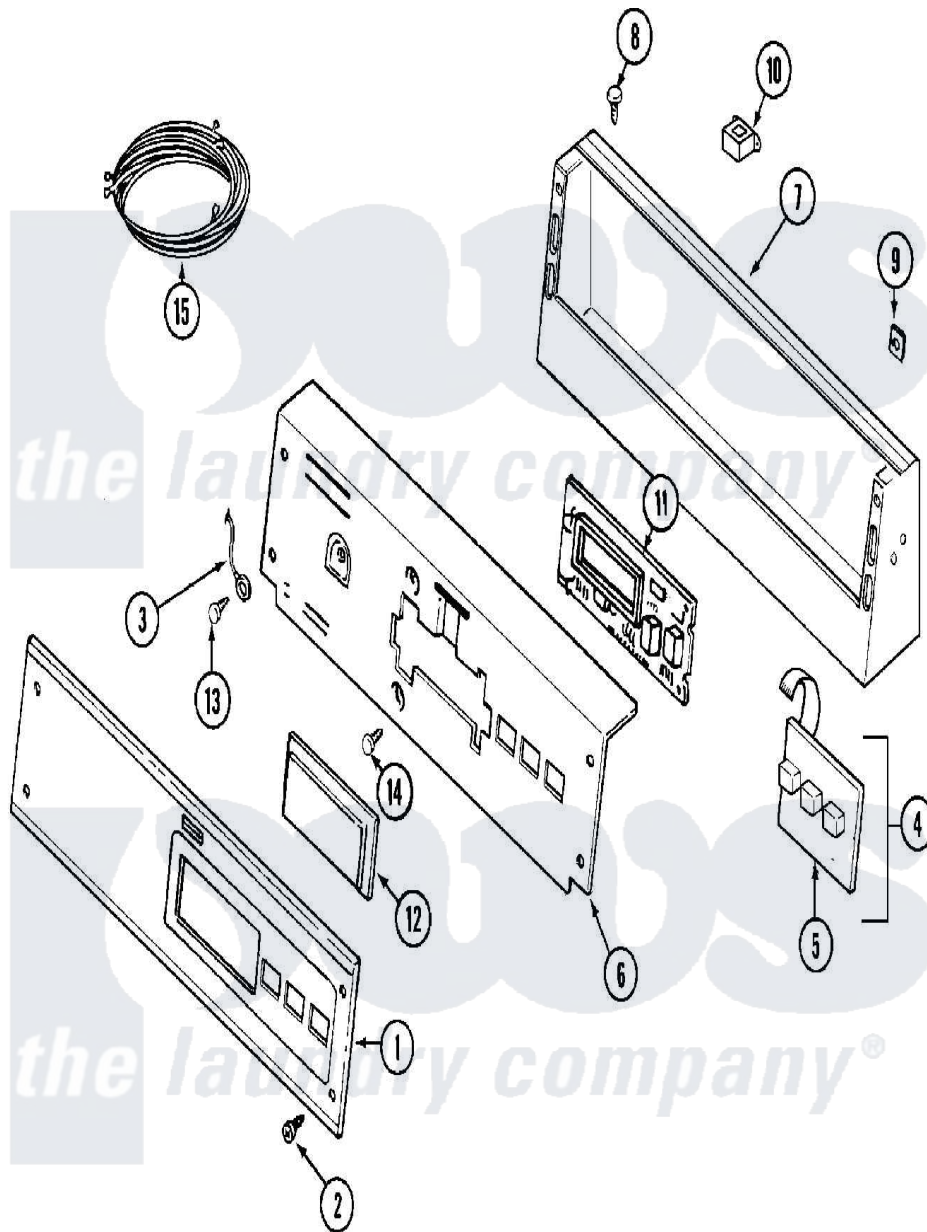

# Maytag MDE16PSAZW 01 - CONTROL PANEL

Maytag [Commercial Maytag MDE16PSAZW Dryer Parts](#) Parts Diagram 01 - CONTROL PANEL  
 Click on the part number to view part

Item	Original Part Number	Replaced By	Status	Part Description
001	33001784	<a href="#">33002941</a>		Facia - Pd/Ps
002	<a href="#">215506</a>			Screw, Control Panel Overlay
003	<a href="#">22001959</a>			Wire, Ground
004	215527	<a href="#">W10140652</a>		Screw, 6-20 X 1/2
"	<a href="#">306694</a>			Backup Plate With Switch
005	215517	<a href="#">W10131113</a>		Push Button
006	22001511	<a href="#">22002954</a>		Deflector, Water
"	<a href="#">33001785</a>			Bracket, Back
007	<a href="#">22002329</a>			Console
008	22001996	<a href="#">3370225</a>		Screw
009	<a href="#">215003</a>			Fastener, Panel And Bracket
010	<a href="#">211251</a>			Screw, Transformer
"	<a href="#">22001419</a>			Nut, Transformer
"	<a href="#">22001960</a>			Transformer
011	<a href="#">33001204</a>			Stand-Off, Ccontrol Board
"	33001746	<a href="#">W10130081</a>		Control Board

"	<a href="#">912077</a>		Locknut, Reader Harness
012	22001962	<a href="#">W10131114</a>	Cover, Display
013	<a href="#">211252</a>		Screw, Ground Wire
014	<a href="#">215526</a>		Screw, Circuit Board
015	<a href="#">33001878</a>		Wire Harness, Main
"	NLA	Not Available	WIRE HARNESS, MAIN