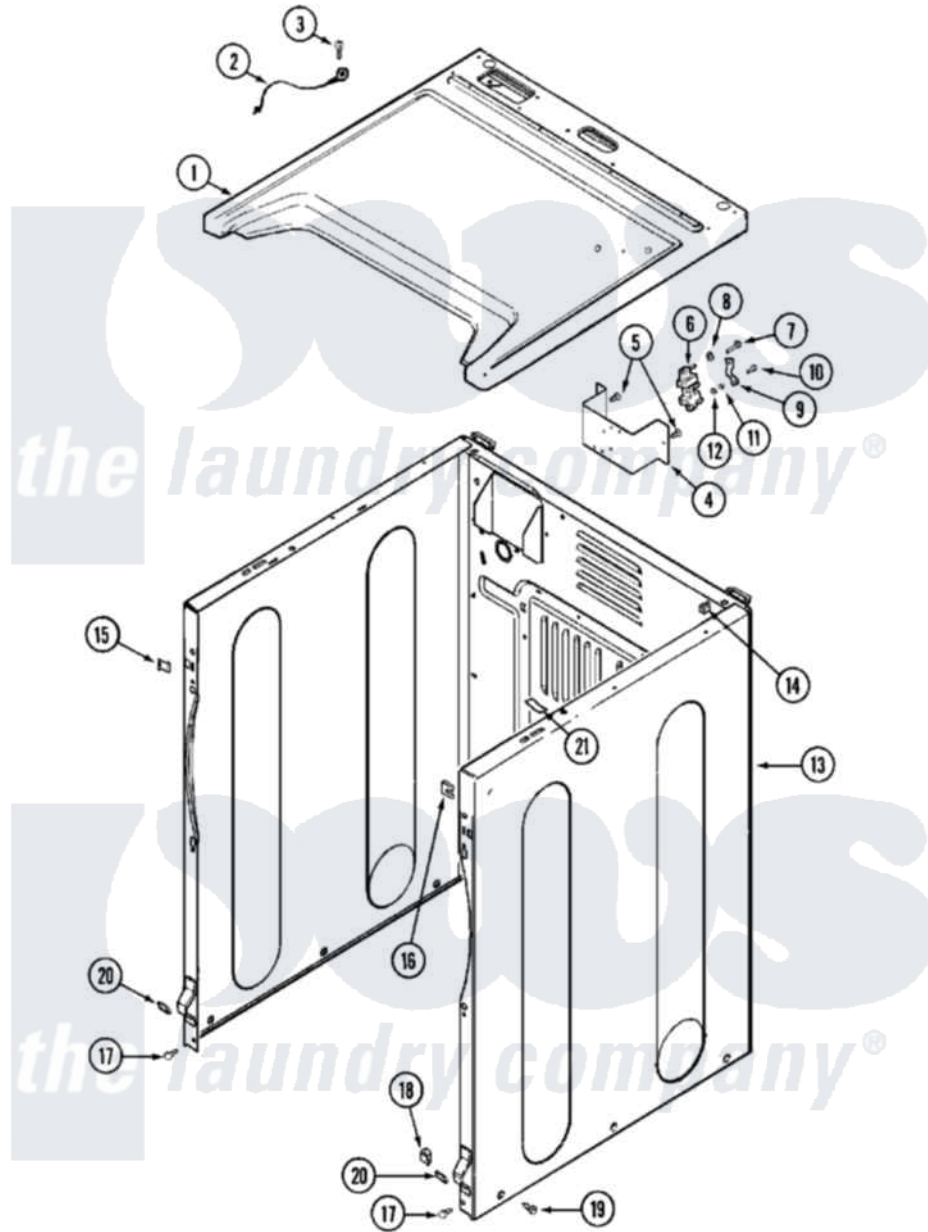

Maytag MDE16PSAZW 03 - CABINET-FRONT

Maytag [Commercial Maytag MDE16PSAZW Dryer Parts](#) Parts Diagram 03 - CABINET-FRONT
 Click on the part number to view part

Item	Original Part Number	Replaced By	Status	Part Description
001	33001949			Cover, Top
"	33002633			Cover, Top
002	22001959			Wire, Ground
003	210186	3370225		Screw
004	NLA		Not Available	BRACKET, TERMINAL BLOCK---NA
005	22001995			Screw Note: Screw, Tumbler Front And Shroud
006	33001244			Block, Terminal
007	Y312209	W10001200		Screw
008	Y311270			Washer, Terminal Block
009	Y312184			Strap, Grounding
010	NLA		Not Available	SCREW, GROUND STRAP
011	311484	112432		Nut
012	311093			Washer, Terminal Connection
013	NLA		Not Available	CABINET (WHT)
014	310933	33002194		Nut, Speed

015	22002049		Clip Note: Clip, Front Panel
016	213280	204439	Screw And Fstner Assembly
017	22001995		Screw Note: Screw, Tumbler Front And Shroud
018	22003298		Retainer, Wire
019	213007		Xfor Cabinet See Cabinet, Back
"	22003409	213007	Xfor Cabinet See Cabinet, Back
020	22002239		Clip, Front Panel
021	33001836		Strap, Top Cover Support
022	Y310376		Clip, Door Switch Harness