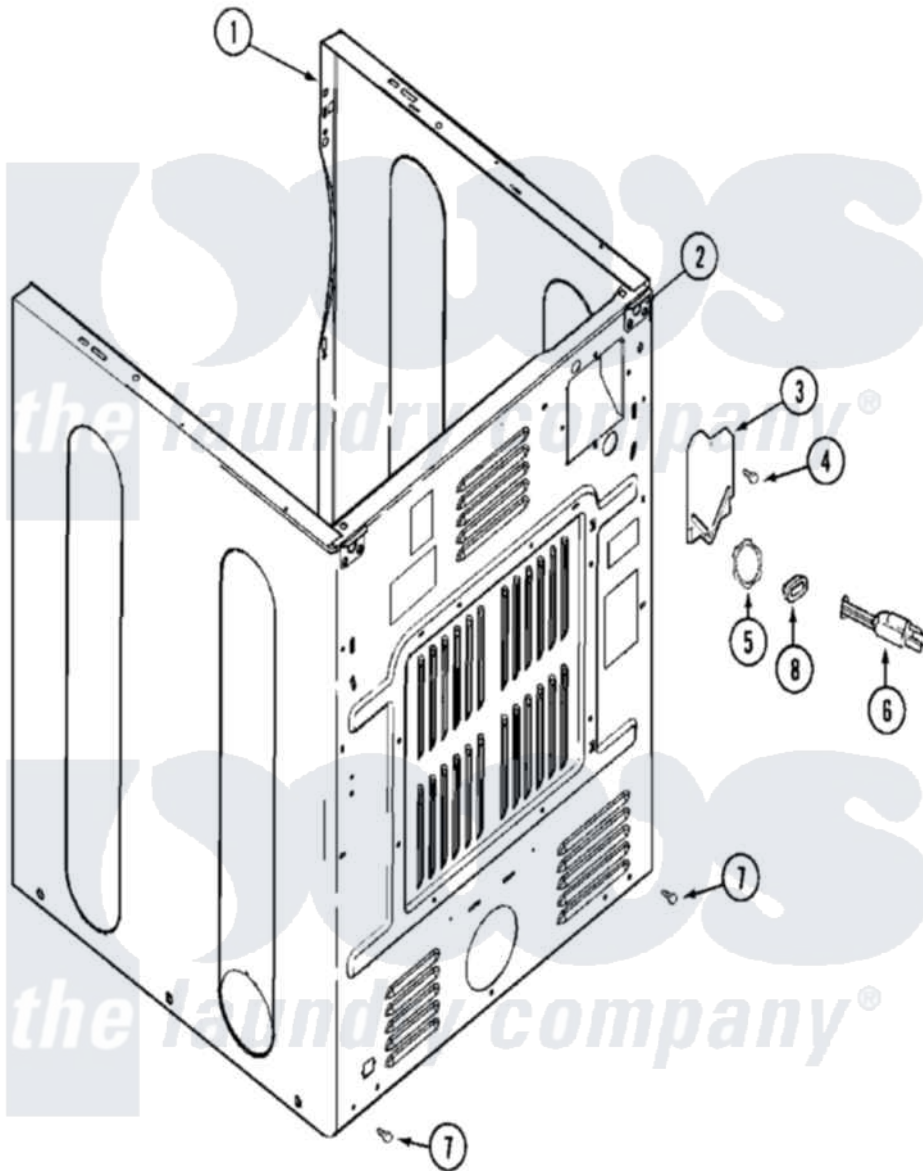

Maytag MDE16PSAZW 05 - CABINET-REAR

Maytag [Commercial Maytag MDE16PSAZW Dryer Parts](#) Parts Diagram 05 - CABINET-REAR
 Click on the part number to view part

Item	Original Part Number	Replaced By	Status	Part Description
001	NLA		Not Available	CABINET (WHT)
002	22001995			Screw Note: Screw, Tumbler Front And Shroud
"	22003367	22004095		Hinge, Plastic
"	NLA		Not Available	BRACKET, CABINET HINGE
003	33001795			Cover, Terminal Block
004	22001995			Screw Note: Screw, Tumbler Front And Shroud
005	33001425			Locknut, Eared For Canadian
006	208784	22003062		Cord, Power
"	305168	33002916		Power Cord, Canadian 240V
007	22001995			Screw Note: Screw, Tumbler Front And Shroud
008	211881			Grommet, Cord Part Not Used-Gas Models Only