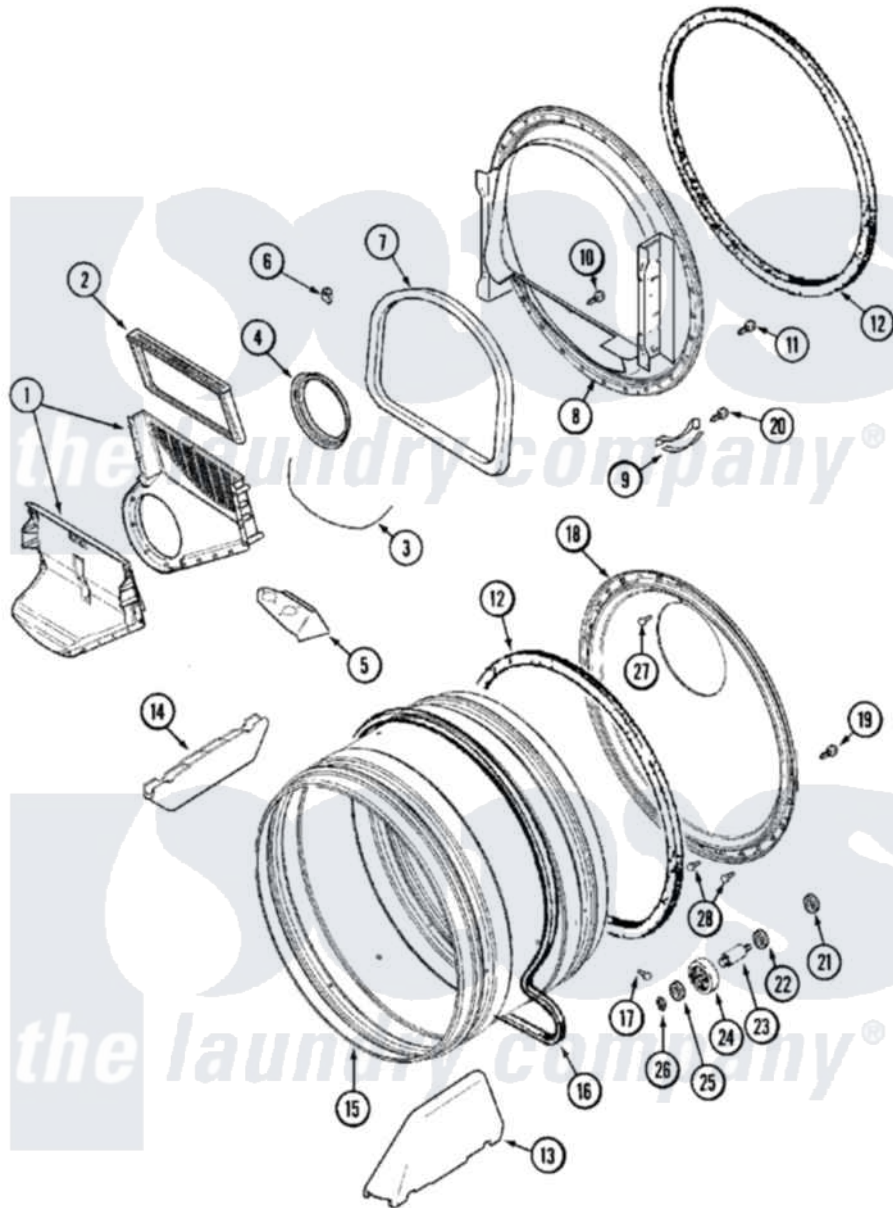

# Maytag MDE16PSAZW 07 - TUMBLER

Maytag [Commercial Maytag MDE16PSAZW Dryer Parts](#) Parts Diagram 07 - TUMBLER  
 Click on the part number to view part

Item	Original Part Number	Replaced By	Status	Part Description
001	<a href="#">33001799</a>			Outlet Duct Assembly Note: Outlet Duct Assembly
002	33001804	<a href="#">33002790</a>		Lint Filter
003	NLA		Not Available	SEAL, OUTLET DUCT
004	33001758	<a href="#">33002560</a>		Seal, Blower
005	<a href="#">33001837</a>			Cover, Thermostat
006	<a href="#">Y310376</a>			Clip, Door Switch Harness
007	<a href="#">33001767</a>			Seal, Shroud
008	<a href="#">33001802</a>			Front, Tumbler
009	<a href="#">306508</a>			Tumbler Bearing Kit ----W
010	NLA		Not Available	SCREW, OUTLET DUCT
011	33001855	<a href="#">33002917</a>		Screw, No.10-16
012	<a href="#">33001807</a>			Seal, Tumbler
013	33001756	<a href="#">33002032</a>		Baffle
014	<a href="#">33001755</a>			Baffle
015	33001794	<a href="#">33001889</a>		Tumbler
016	33001777	<a href="#">33002535</a>		V-Belt

017	33001788	<a href="#">33002973</a>	Screw, No.9-15 X 1.00 Hx WS
018	<a href="#">33001801</a>		Back, Tumbler
019	<a href="#">22001995</a>		Screw Note: Screw, Tumbler Front And Shroud
020	<a href="#">210720</a>		Rivet, Bearing To Tumbler Fmt
021	<a href="#">33001443</a>		Nut, Hex
"	<a href="#">33002157</a>		Grommet
022	Y313347	<a href="#">312535</a>	Washer, Vault Mounting Brk.
023	Y312948	<a href="#">6-3129480</a>	Shaft- Tumbler
024	Y303373	<a href="#">12001541</a>	Drum Roller/Washer Assembly--W
025	<a href="#">312535</a>		Washer, Vault Mounting Brk.
026	410233	<a href="#">9703438</a>	Ring-Retrn
027	<a href="#">210932</a>		Screw, No.8 X 9/16 Ctsk Note: Screw, Inlet Duct
028	22001996	<a href="#">3370225</a>	Screw