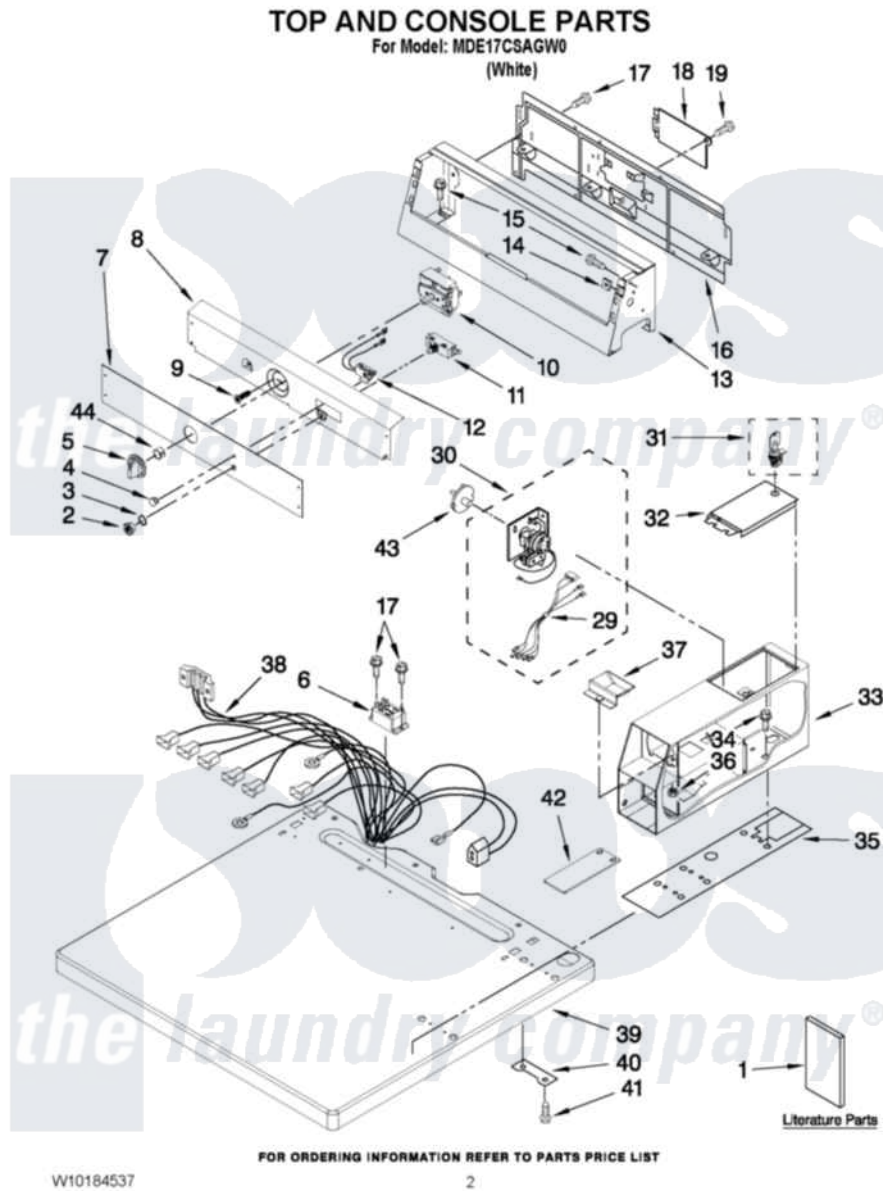

# Maytag MDE17CSAGW0 01 - TOP AND CONSOLE PARTS

Maytag [Commercial Maytag MDE17CSAGW0 Dryer Parts](#) Parts Diagram 01 - TOP AND CONSOLE PARTS  
Click on the part number to view part

Item	Original Part Number	Replaced By	Status	Part Description
1	W10184536		Not Available	Instructions Installation
"	<a href="#">W10163150</a>			Wiring Diagram
"	<a href="#">W10184537</a>			Repair Parts List
2	<a href="#">W10146429</a>			Nut, 8-32 X 3/8
3	<a href="#">W10139799</a>			Washer
4	<a href="#">W10133502</a>			Lens, Pilot Light Amber
5	<a href="#">W10133507</a>			Knob
6	<a href="#">1188043</a>			Relay, Heater 230V
7	<a href="#">W10135190</a>			Facia / Overlay
8	<a href="#">W10124213</a>			Bracket, Control
9	<a href="#">W10139100</a>			Screw, 8-32 X 1/2
10	<a href="#">W10137919</a>	<a href="#">W10327100</a>		Switch, Cycle Selection
11	<a href="#">W10181931</a>			Switch, Push-To-Start
12	<a href="#">W10139459</a>			Lamp-Indicator 230 V.
13	W10205153	<a href="#">W10231471</a>		Console
14	<a href="#">W10131123</a>			NUT, 8 U-Type