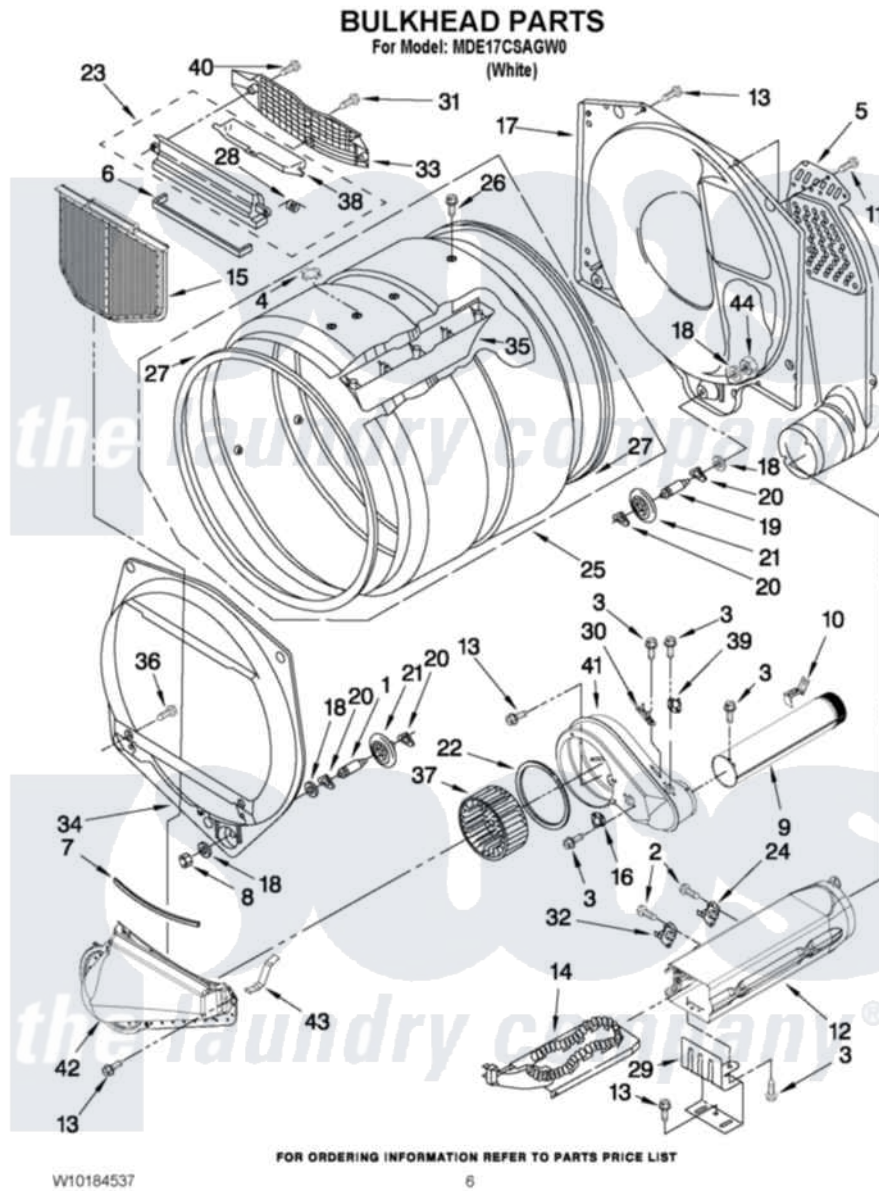

Maytag MDE17CSAGW0 03 - BULKHEAD PARTS

Maytag [Commercial Maytag MDE17CSAGW0 Dryer Parts](#) Parts Diagram 03 - BULKHEAD PARTS
 Click on the part number to view part

Item	Original Part Number	Replaced By	Status	Part Description
1	8575324	W10359271		Shaft, Drum Roller Threads
2	90767			Screw, 8A X 3/8 HeX Washer Head Tapping
3	W10080820			Screw, 8-18 X .298
4	8066086			Plug, Drum Hole
5	697354	3387911		Duct-Air
6	697813			Seal, Outlet Housing
7	697814	697813		Seal, Outlet Housing
8	W10080210			Nut, 3/8 X 16
9	W10121167			Exhaust Pipe
10	8572105			Retainer, Toe Panel
11	693995			Screw, Hex Head
12	3392537			Box, Heater
13	3390647	488729		Screw
14	3387749			Element, Heater
15	W10049370	W10120998		Screen
16	W10206200			Thermostat 155 F Electronic

17	3387809		Bulkhead, Rear
18	W10080960		Washer, Support
19	8575325	W10359272	Shaft, Roller Drum Threads
20	690997		Washer, Thrust
21	8536973	W10314173	Support
22	W10181918		Foam-Seal
23	W10181927		Housing, Outlet
24	W10141623	W10154212	Cutoff-Tml
25	8528998		Complete Drum Assembly
26	W10219342		Screw, Baffle Mounting
27	W10166807	280114	Seal
28	3394986		Spring, Lint Screen Door
29	W10119253	8066099	Bracket, Heater Box
30	W10167627		Thermal Limiter
31	487909	488729	Screw
32	W10168175		Thermostat, High-Limit 250/170-Nc
33	W10181926		Grille, Outlet
34	697557		Bulkhead, Front
35	697693	W10113136	Baffle, Drum
36	3357011	308685	Side Trim)
37	W10168564	W10349492	Wheel, Blower
38	W10181925		Door, Lint Screen
39	W10194158		Thermostat 155 F Electronic
40	W10080640		Screw, 10-16 X 1/2
41	W10151271		Housing, Blower
42	8066168	W10128606	Duct-Lint
43	8066208		Clip-Exhaust
44	W10080190		Nut, 3/8-16