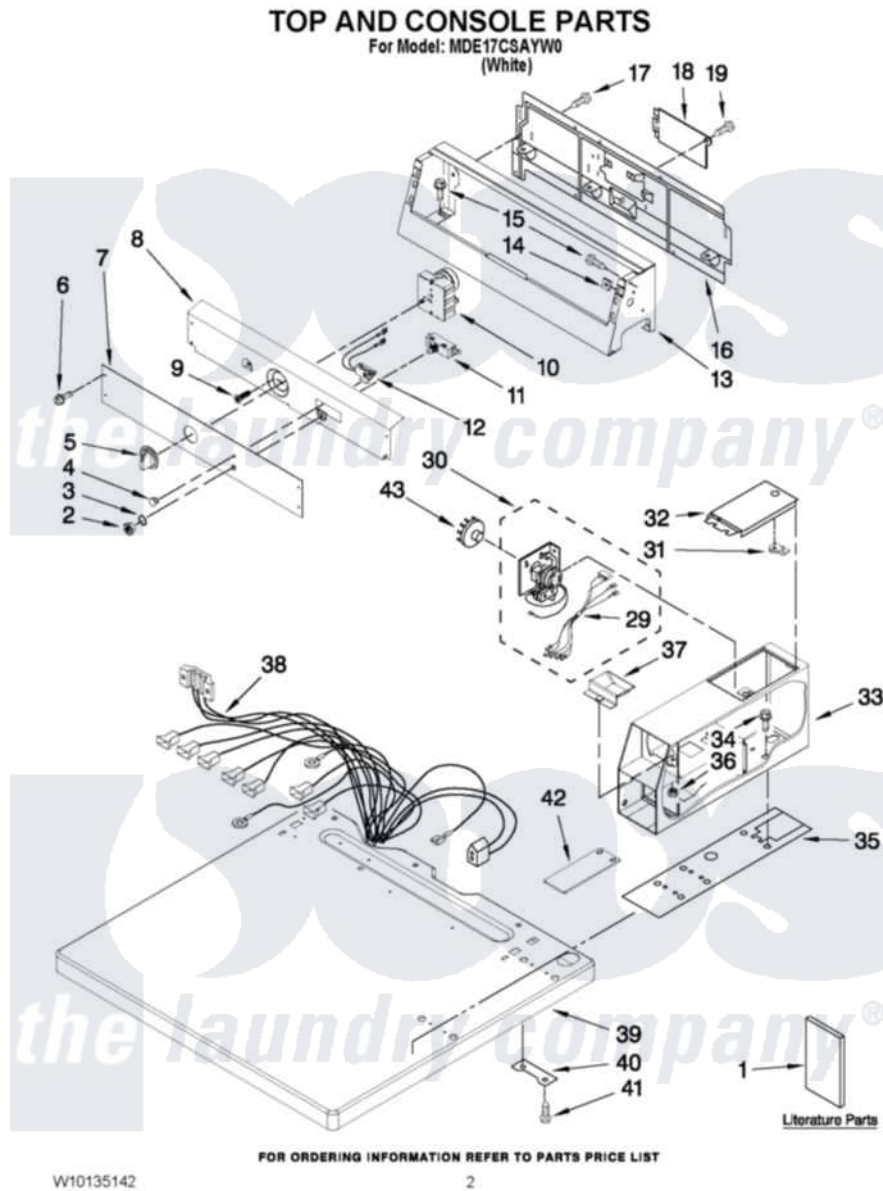

Maytag MDE17CSAYW0 01 - TOP AND CONSOLE PARTS

Maytag [Commercial Maytag MDE17CSAYW0 Dryer Parts](#) Parts Diagram 01 - TOP AND CONSOLE PARTS
Click on the part number to view part

Item	Original Part Number	Replaced By	Status	Part Description
1	W10135134		Not Available	Instructions Installation
"	W10149404			Wiring Diagram
"	W10135142			Repair Parts List
2	W10146429			Nut, 8-32 X 3/8
3	W10139799			Washer
4	W10133502			Lens, Pilot Light Amber
5	W10133507			Knob
6	W10131119			Screw, 8-18 X 5/16
7	W10135183			Facia / Overlay
8	W10124213			Bracket, Control
9	W10139100			Screw, 8-32 X 1/2
10	W10129712	W10327105		Switch, Cycle Selection
11	W10149462			Switch, Push-To-Start
12	W10130072			Lamp-Indicator 120 V.
13	W10137299	W10231471		Console
14	W10131123			NUT, 8 U-Type

15	W10139210		Screw, 8-18 X 5/16
16	3978608		Panel, Rear
17	3390647	488729	Screw
18	8576583	W10119283	Cover, Terminal Block
19	3390814	90767	Screw, 8A X 3/8 HeX Washer Head Tapping
29	W10177791		Harness, Timer
30	W10135259		Timer And Harness Assembly
31	W10145154		Cam, Commercial Lock
32	3351136		Service Door Assembly
33	W10136649		Meter Case
34	3353994		Bolt, Meter Case Mounting
"	3349065		Bolt, Meter Case Mounting
35	3954812		Cushion, Meter Case
36	W10139060		Nut, 1/4-20
37	W10133509		Funnel, Coin
38	W10129843		Harness, Main
39	W10136707		Top
40	3347825	3353813	Plate, Mounting
41	98445		Screw, 10-16 X 3/4
42	W10153513		Extension
43	3387974		Timing Cam
"	343777		Timing Cam