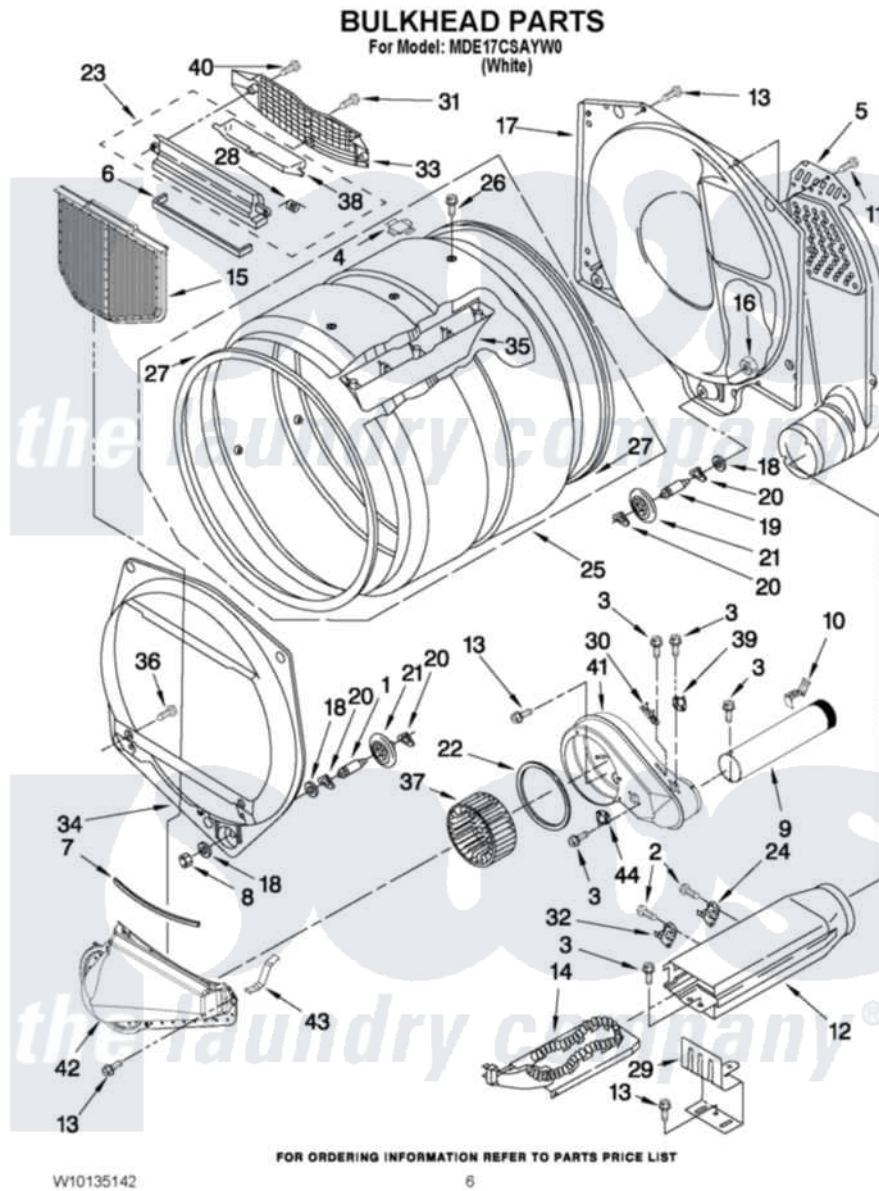

# Maytag MDE17CSAYW0 03 - BULKHEAD PARTS

Maytag Commercial Maytag MDE17CSAYW0 Dryer Parts Parts Diagram 03 - BULKHEAD PARTS  
Click on the part number to view part

Item	Original Part Number	Replaced By	Status	Part Description
1	<a href="#">8575324</a>	<a href="#">W10359271</a>		Shaft, Drum Roller Threads
2	<a href="#">90767</a>			Screw, 8A X 3/8 HeX Washer Head Tapping
3	8533971	<a href="#">90767</a>		Screw, 8A X 3/8 HeX Washer Head Tapping
4	<a href="#">8066086</a>			Plug, Drum Hole
5	697354	<a href="#">3387911</a>		Duct-Air
6	<a href="#">697813</a>			Seal, Outlet Housing
7	697814	<a href="#">697813</a>		Seal, Outlet Housing
8	3934666	<a href="#">W10080210</a>		Nut, 3/8 X 16
9	8066224	<a href="#">279936</a>		Kit-Exhst
10	<a href="#">8572105</a>			Retainer, Toe Panel
11	<a href="#">693995</a>			Screw, Hex Head
12	<a href="#">3392537</a>			Box, Heater
13	3390647	<a href="#">488729</a>		Screw
14	<a href="#">3387748</a>			Element, Heater
15	W10049370	<a href="#">W10120998</a>		Screen