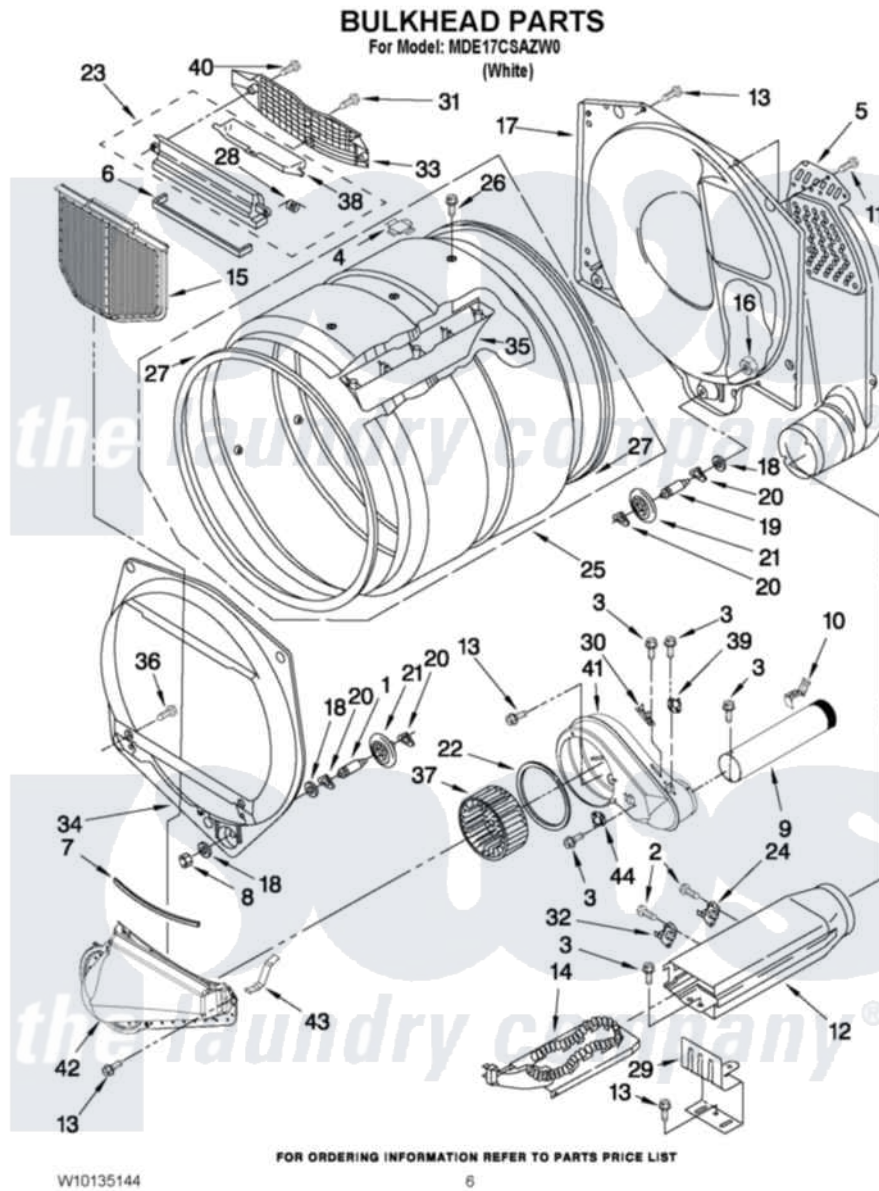

Maytag MDE17CSAZW0 03 - BULKHEAD PARTS

Maytag Commercial Maytag MDE17CSAZW0 Dryer Parts Parts Diagram 03 - BULKHEAD PARTS
Click on the part number to view part

Item	Original Part Number	Replaced By	Status	Part Description
1	8575324	W10359271		Shaft, Drum Roller Threads
2	90767			Screw, 8A X 3/8 HeX Washer Head Tapping
3	8533971	90767		Screw, 8A X 3/8 HeX Washer Head Tapping
4	8066086			Plug, Drum Hole
5	697354	3387911		Duct-Air
6	697813			Seal, Outlet Housing
7	697814	697813		Seal, Outlet Housing
8	3934666	W10080210		Nut, 3/8 X 16
9	8066224	279936		Kit-Exhst
10	8572105			Retainer, Toe Panel
11	693995			Screw, Hex Head
12	3392537			Box, Heater
13	3390647	488729		Screw
14	W10157669			Element, Heater
15	W10049370	W10120998		Screen

16	W10001120	W10080190	Nut, 3/8-16
17	3387809		Bulkhead, Rear
18	3387459	W10080960	Washer, Support
19	8575325	W10359272	Shaft, Roller Drum Threads
20	690997		Washer, Thrust
21	8536973	W10314173	Support
22	697770		Seal, Cover Plate Blower Housing
23	8563755		Housing, Outlet Assembly
24	8318314	279973	Kit, Thermal Cut-Off
25	8318215	W10197999	Drum
26	W10109200		Screw, Baffle Mounting
27	W10166807	280114	Seal
28	3394986		Spring, Lint Screen Door
29	8066099		Bracket, Heater Box
30	3392519		Thermal Limiter
31	487909	488729	Screw
32	3391914		Thermostat 295 F
33	8563756		Grille, Outlet
34	697557		Bulkhead, Front
35	697693	W10113136	Baffle, Drum
36	3357011	308685	Side Trim)
37	W10168564	W10349492	Wheel, Blower
38	8563758		Door, Lint Screen
39	W10138853		Thermostat 155 F Electronic
40	3387230		Screw, 10-16 X 13/16
41	W10135254		Housing, Blower
42	8066168	W10128606	Duct-Lint
43	8066208		Clip-Exhaust
44	W10131836		Thermostat 140 F Cycling