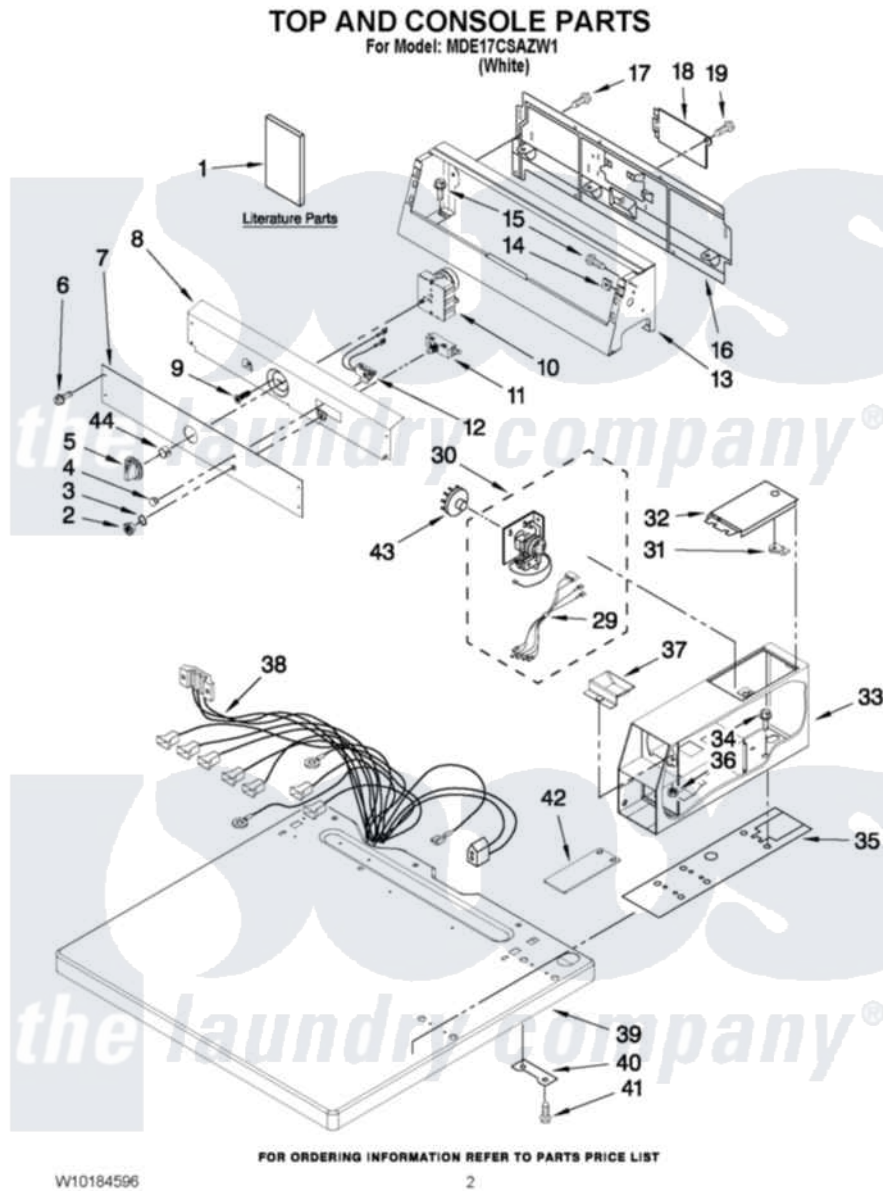

# Maytag MDE17CSAZW1 01 - TOP AND CONSOLE PARTS

Maytag [Commercial Maytag MDE17CSAZW1 Dryer Parts](#) Parts Diagram 01 - TOP AND CONSOLE PARTS  
Click on the part number to view part

Item	Original Part Number	Replaced By	Status	Part Description
1	W10184576		Not Available	INSTRUCTIONS, INSTALLATION
"	<a href="#">W10163148</a>			Wiring Diagram
"	<a href="#">W10184596</a>			Repair Parts List
2	<a href="#">W10146429</a>			Nut, 8-32 X 3/8
3	<a href="#">W10139799</a>			Washer
4	<a href="#">W10133502</a>			Lens, Pilot Light Amber
5	<a href="#">W10133507</a>			Knob
6	<a href="#">W10131119</a>			Screw, 8-18 X 5/16
7	<a href="#">W10135183</a>			Facia / Overlay
8	<a href="#">W10124213</a>			Bracket, Control
9	<a href="#">W10139100</a>			Screw, 8-32 X 1/2
10	W10129712	<a href="#">W10327105</a>		Switch, Cycle Selection
11	<a href="#">W10149462</a>			Switch, Push-To-Start
12	<a href="#">W10130072</a>			Lamp-Indicator 120 V.
13	W10205153	<a href="#">W10231471</a>		Console
14	<a href="#">W10131123</a>			NUt, 8 U-Type