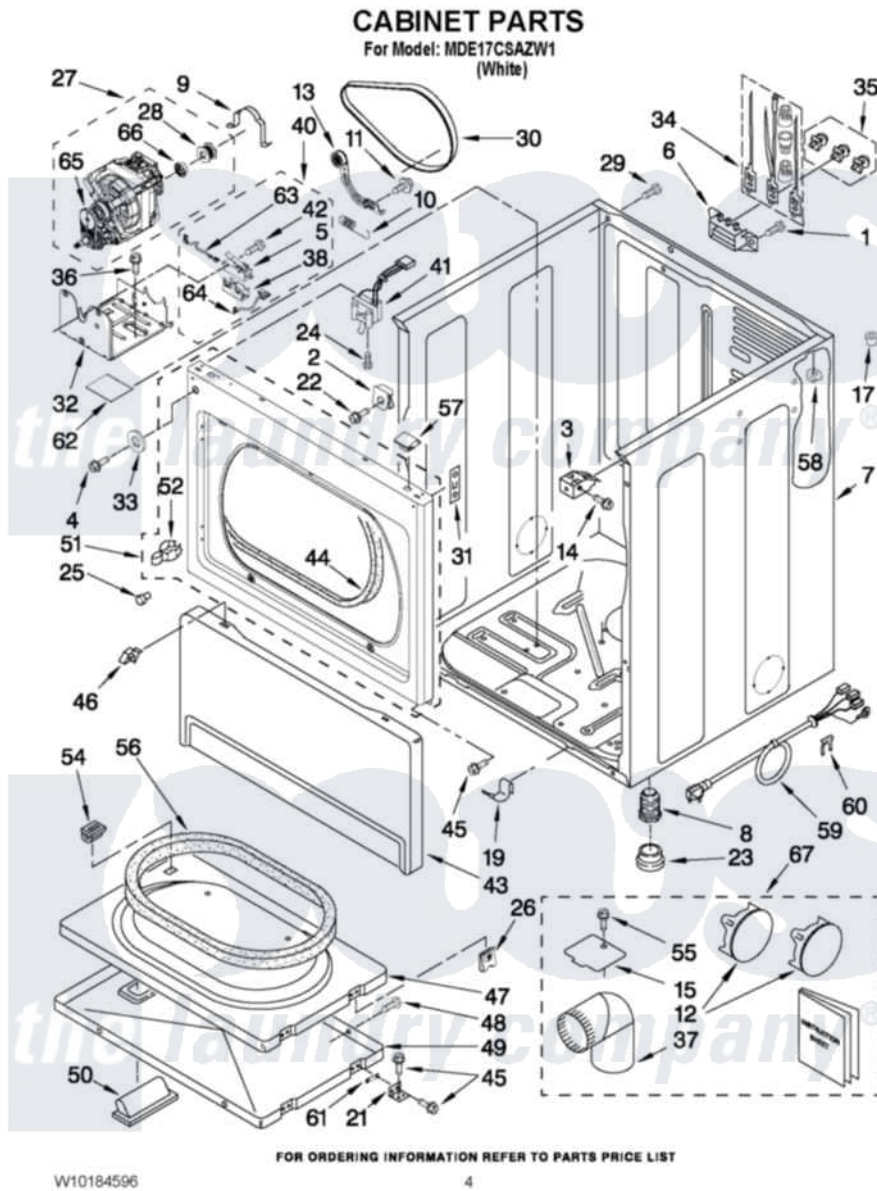

Maytag MDE17CSAZW1 02 - CABINET PARTS

W10184596

4

Maytag [Commercial Maytag MDE17CSAZW1 Dryer Parts](#) Parts Diagram 02 - CABINET PARTS

[Click on the part number to view part](#)

Item	Original Part Number	Replaced By	Status	Part Description
1	3393008	308685		Side Trim)
2	W10131123			NUT, 8 U-Type
3	3391846			Clip, Front Panel
4	3400077			Screw, 10-16 X 1/2
5	8564010			Assembly, Switch And Actuator
6	3397659			Block, Terminal
7	8310656			Cabinet
8	3392100	49621		Feet-Leveling
NI	279810			Foot-Optional
9	660658			Clamp, Motor Mounting 343481 685441
10	3387374			Spring, Idler
11	3389420			Retainer-Idler 1/4-20 X 1/16
12	697750	W10470674		Dryer Exhaust Kit
13	W10141380	W10344192		Idler Assembly
14	3391915	681615		Screw