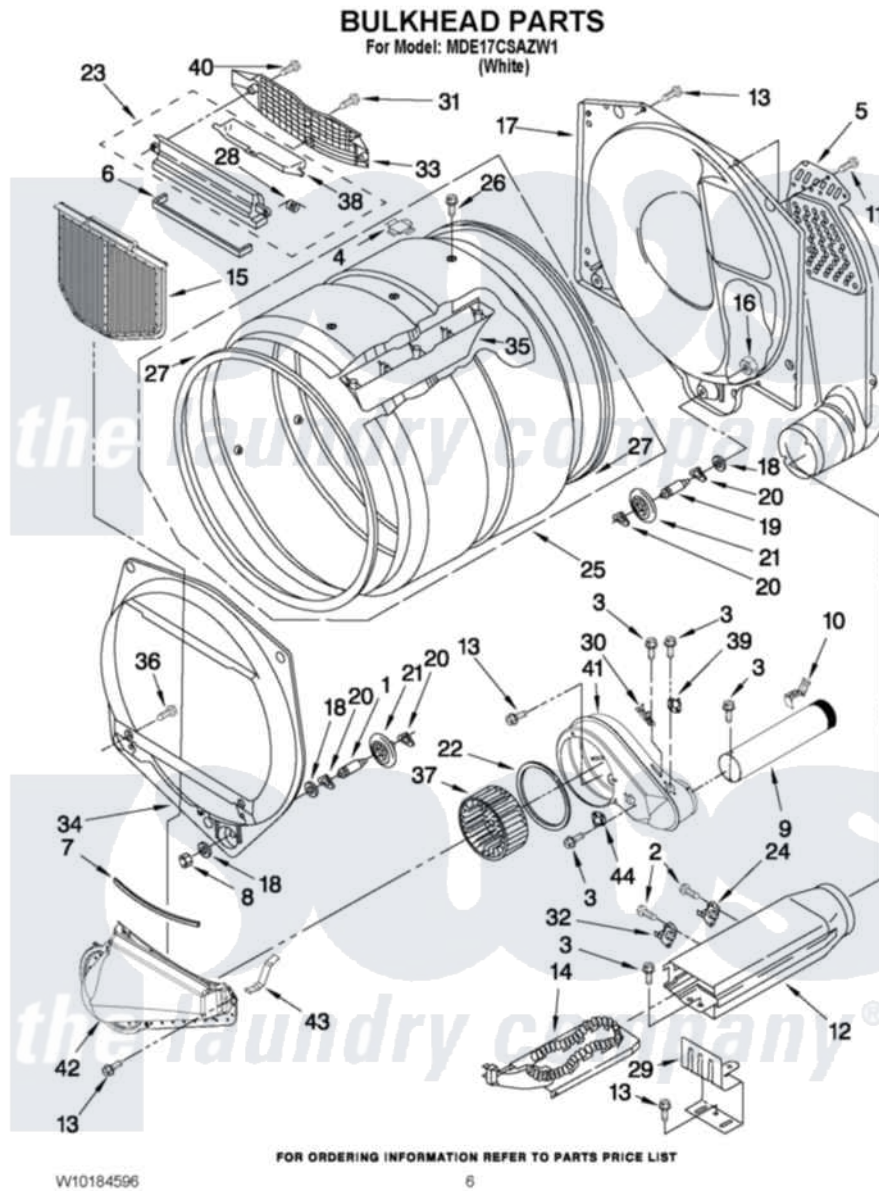

# Maytag MDE17CSAZW1 03 - BULKHEAD PARTS

Maytag Commercial Maytag MDE17CSAZW1 Dryer Parts Parts Diagram 03 - BULKHEAD PARTS  
Click on the part number to view part

Item	Original Part Number	Replaced By	Status	Part Description
1	<a href="#">8575324</a>	<a href="#">W10359271</a>		Shaft, Drum Roller Threads
2	<a href="#">90767</a>			Screw, 8A X 3/8 HeX Washer Head Tapping
3	8533971	<a href="#">90767</a>		Screw, 8A X 3/8 HeX Washer Head Tapping
4	<a href="#">8066086</a>			Plug, Drum Hole
5	697354	<a href="#">3387911</a>		Duct-Air
6	<a href="#">697813</a>			Seal, Outlet Housing
7	697814	<a href="#">697813</a>		Seal, Outlet Housing
8	3934666	<a href="#">W10080210</a>		Nut, 3/8 X 16
9	8066224	<a href="#">279936</a>		Kit-Exhst
10	<a href="#">8572105</a>			Retainer, Toe Panel
11	<a href="#">693995</a>			Screw, Hex Head
12	<a href="#">3392537</a>			Box, Heater
13	3390647	<a href="#">488729</a>		Screw
14	<a href="#">W10157669</a>			Element, Heater
15	W10049370	<a href="#">W10120998</a>		Screen