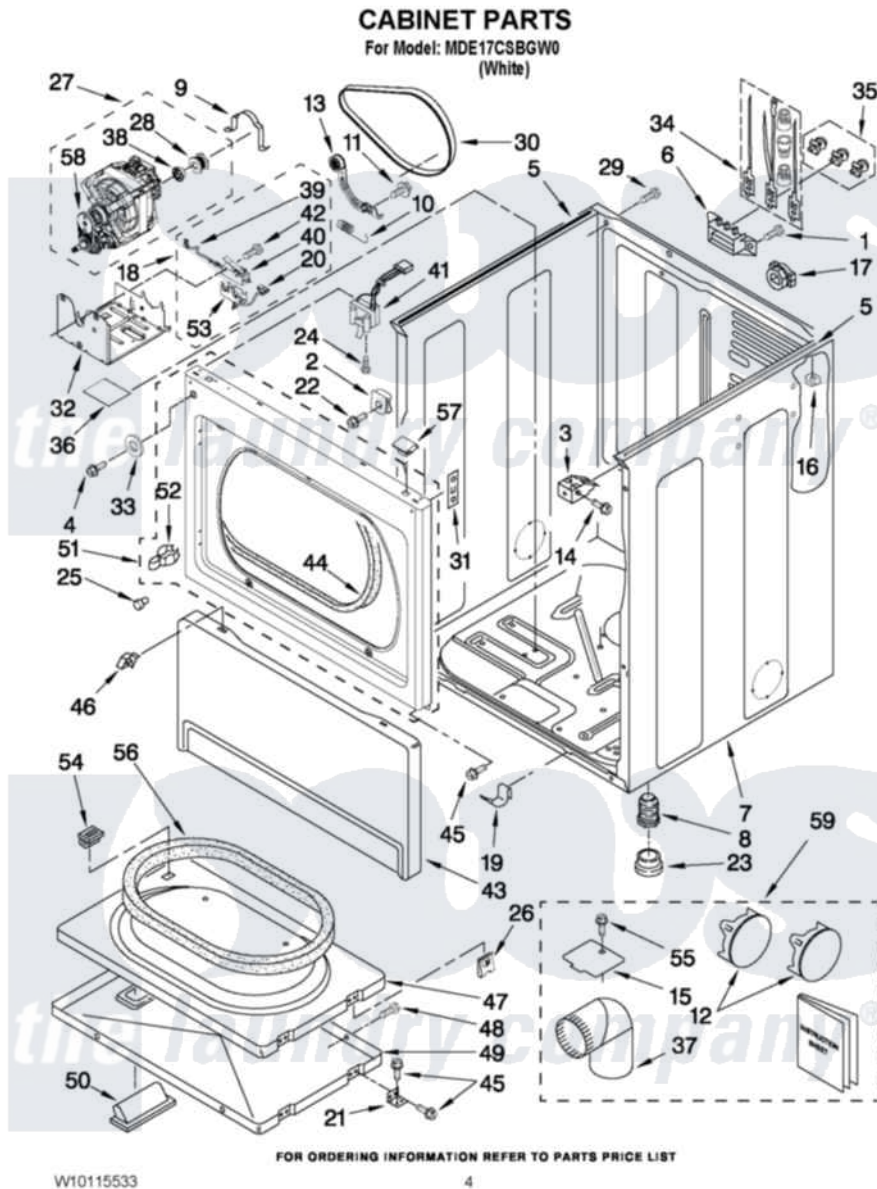

Maytag MDE17CSBGW0 02 - CABINET PARTS

Maytag [Commercial Maytag MDE17CSBGW0 Dryer Parts](#) Parts Diagram 02 - CABINET PARTS
Click on the part number to view part

Item	Original Part Number	Replaced By	Status	Part Description
1	3393008	308685		Side Trim)
2	W10131123			NUT, 8 U-Type
3	3391846			Clip, Front Panel
4	3400077			Screw, 10-16 X 1/2
5	8318396			Foam-Seal
6	3397659			Block, Terminal
7	8310656			Cabinet
8	3392100	49621		Feet-Leveling
NI	279810			Foot-Optional
9	W10121316			Plug, Multivent
10	3387374			Spring, Idler
11	3389420			Retainer-Idler 1/4-20 X 1/16
12	697750	W10470674		Dryer Exhaust Kit
13	W10141380	W10344192		Idler Assembly
14	W10223793	3400080		Screw
15	3394331			Plate Cover