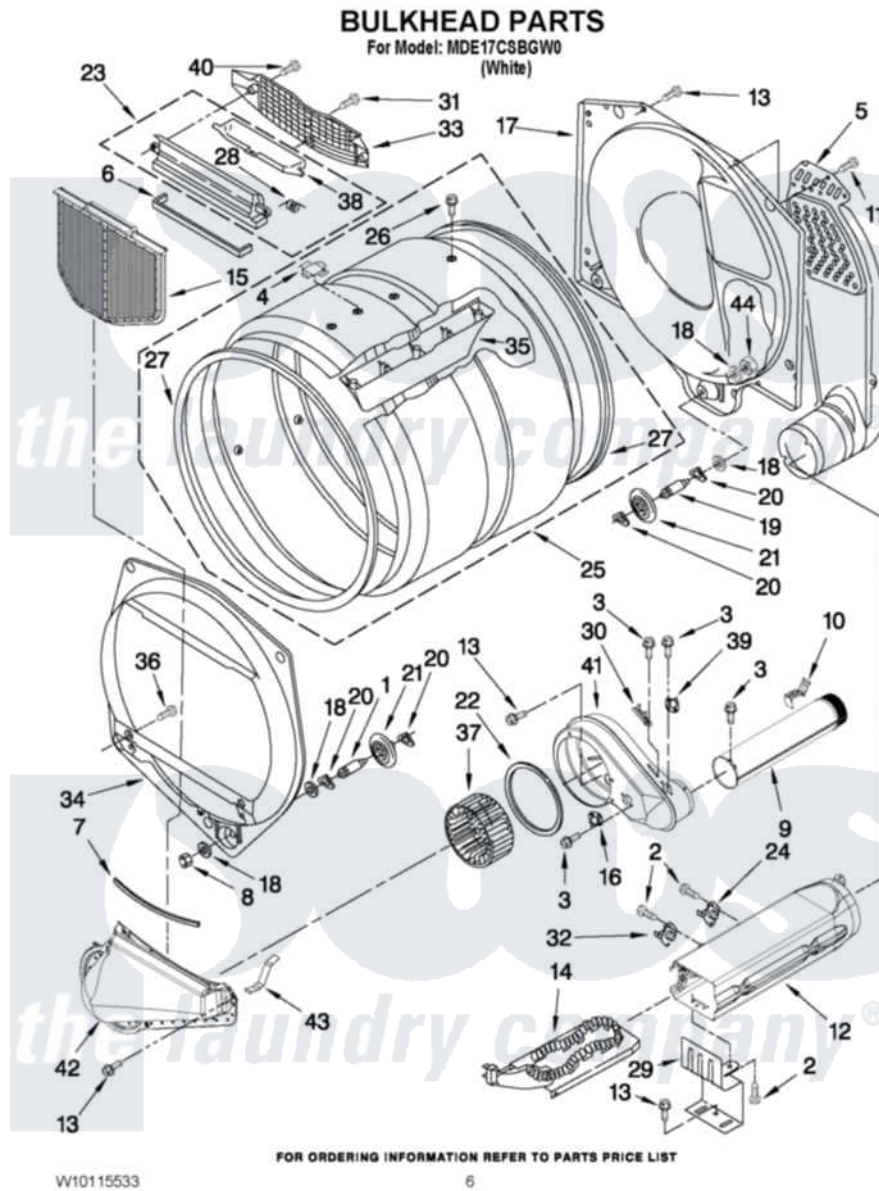

Maytag MDE17CSBGW0 03 - BULKHEAD PARTS

Maytag [Commercial Maytag MDE17CSBGW0 Dryer Parts](#) Parts Diagram 03 - BULKHEAD PARTS
Click on the part number to view part

Item	Original Part Number	Replaced By	Status	Part Description
1	8575324	W10359271		Shaft, Drum Roller Threads
2	W10080300			Screw, 8-18 X 3/8
3	W10080820			Screw, 8-18 X .298
4	8066086			Plug, Drum Hole
5	697354	3387911		Duct-Air
6	697813			Seal, Outlet Housing
7	697814	697813		Seal, Outlet Housing
8	W10080210			Nut, 3/8 X 16
9	W10121167			Exhaust Pipe
10	8572105			Retainer, Toe Panel
11	693995			Screw, Hex Head
12	3392537			Box, Heater
13	W10080700			Screw, 8-18 X 1/2
14	3387749			Element, Heater
15	W10049370	W10120998		Screen
16	W10194158			Thermostat 155 F Electronic

17	3387809		Bulkhead, Rear
18	W10080960		Washer, Support
19	8575325	W10359272	Shaft, Roller Drum Threads
20	690997		Washer, Thrust
21	8536973	W10314173	Support
22	697770		Seal, Cover Plate Blower Housing
23	W10181927		Housing, Outlet
24	W10141623	W10154212	Cutoff-Tml
25	8528998		Complete Drum Assembly
26	W10219342		Screw, Baffle Mounting
27	W10166807	280114	Seal
28	3394986		Spring, Lint Screen Door
29	W10119253	8066099	Bracket, Heater Box
30	W10167627		Thermal Limiter
31	487909	488729	Screw
32	W10168175		Thermostat, High-Limit 250/170-Nc
33	W10181926		Grille, Outlet
34	697557		Bulkhead, Front
35	697693	W10113136	Baffle, Drum
36	W10080590		Screw, 10-16 X 1/2
37	W10168564	W10349492	Wheel, Blower
38	W10181925		Door, Lint Screen
39	W10206200		Thermostat 155 F Electronic
40	W10080640		Screw, 10-16 X 1/2
41	W10119255		Housing, Blower
42	8066168	W10128606	Duct-Lint
43	8066208		Clip-Exhaust
44	W10080190		Nut, 3/8-16