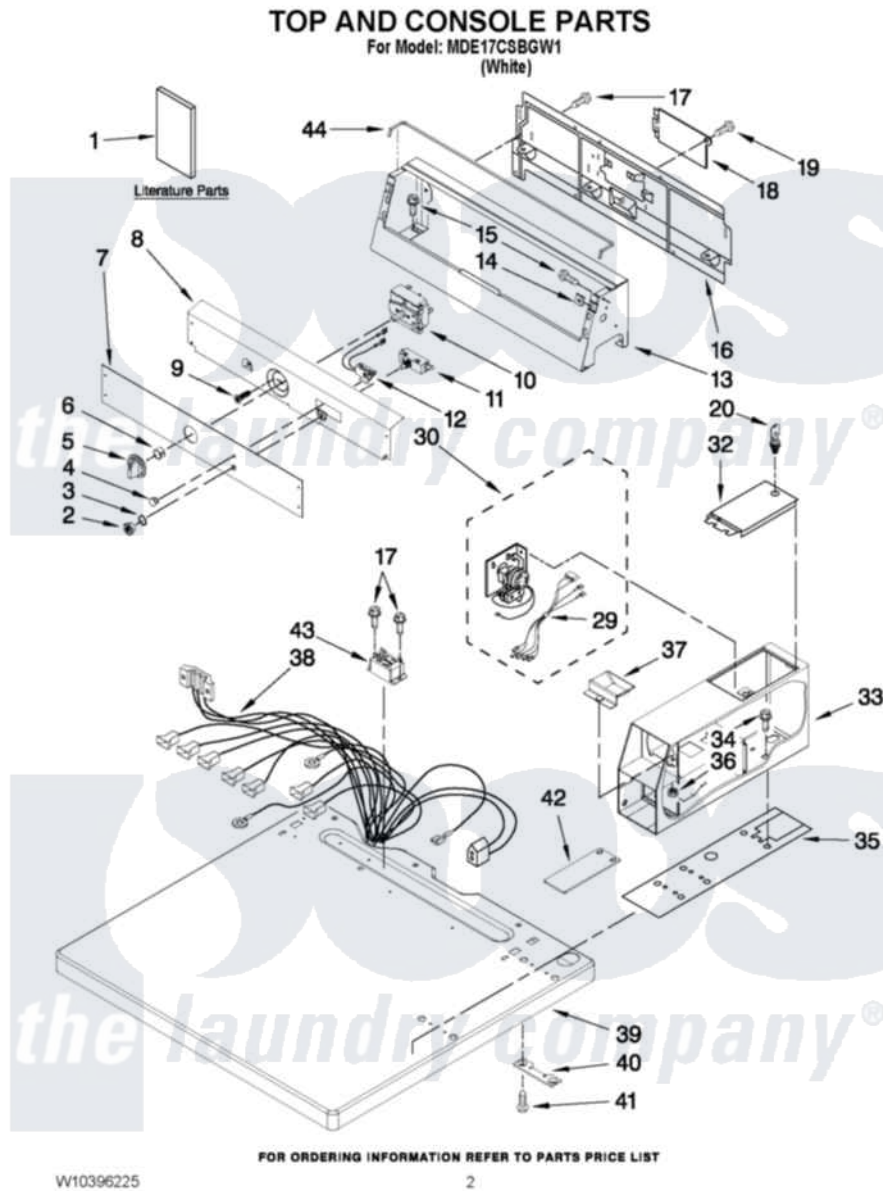

Maytag MDE17CSBGW1 01 - TOP AND CONSOLE PARTS

Maytag [Commercial Maytag MDE17CSBGW1 Dryer Parts](#) Parts Diagram 01 - TOP AND CONSOLE PARTS
Click on the part number to view part

Item	Original Part Number	Replaced By	Status	Part Description
1	W10297242		Not Available	INSTRUCTIONS INSTALLATION
"	W10396189		Not Available	WIRING DIAGRAM
2	W10146429			Nut, 8-32 X 3/8
3	W10139799			Washer
4	W10133502			Lens, Pilot Light Amber
5	W10133507			Knob
6	W10140928			Clip, Knob
7	W10135190			Facia / Overlay
8	W10124213			Bracket, Control
9	W10139100			Screw, 8-32 X 1/2
10	W10327100			Switch, Cycle Selection
11	W10181931			Switch, Push-To-Start
12	W10139459			Lamp-Indicator 230 V.
13	W10205153	W10231471		Console
14	W10131123			NUT, 8 U-Type
15	W10139210			Screw, 8-18 X 5/16

16	W10135273		Panel, Rear
17	3390647	488729	Screw
18	W10096918		Cover, Terminal Block
19	3390647	488729	Screw
20	8316526	4396668	Lock-Cam
29	W10111029		Harness, Timer
30	W10135270		Timer And Harness Assembly 50 Hz
32	3351136		Service Door Assembly
33	W10136649		Meter Case
34	3349065		Bolt, Meter Case Mounting
35	3954812		Cushion, Meter Case
36	W10139060		Nut, 1/4-20
37	W10133509		Funnel, Coin
38	W10353577		Harness, Main
39	W10136707		Top
40	3347825	3353813	Plate, Mounting
41	98445		Screw, 10-16 X 3/4
42	W10153513		Extension
43	1188043		Relay, Heater 230V
44	W10157932		Seal, Foam Cabinet