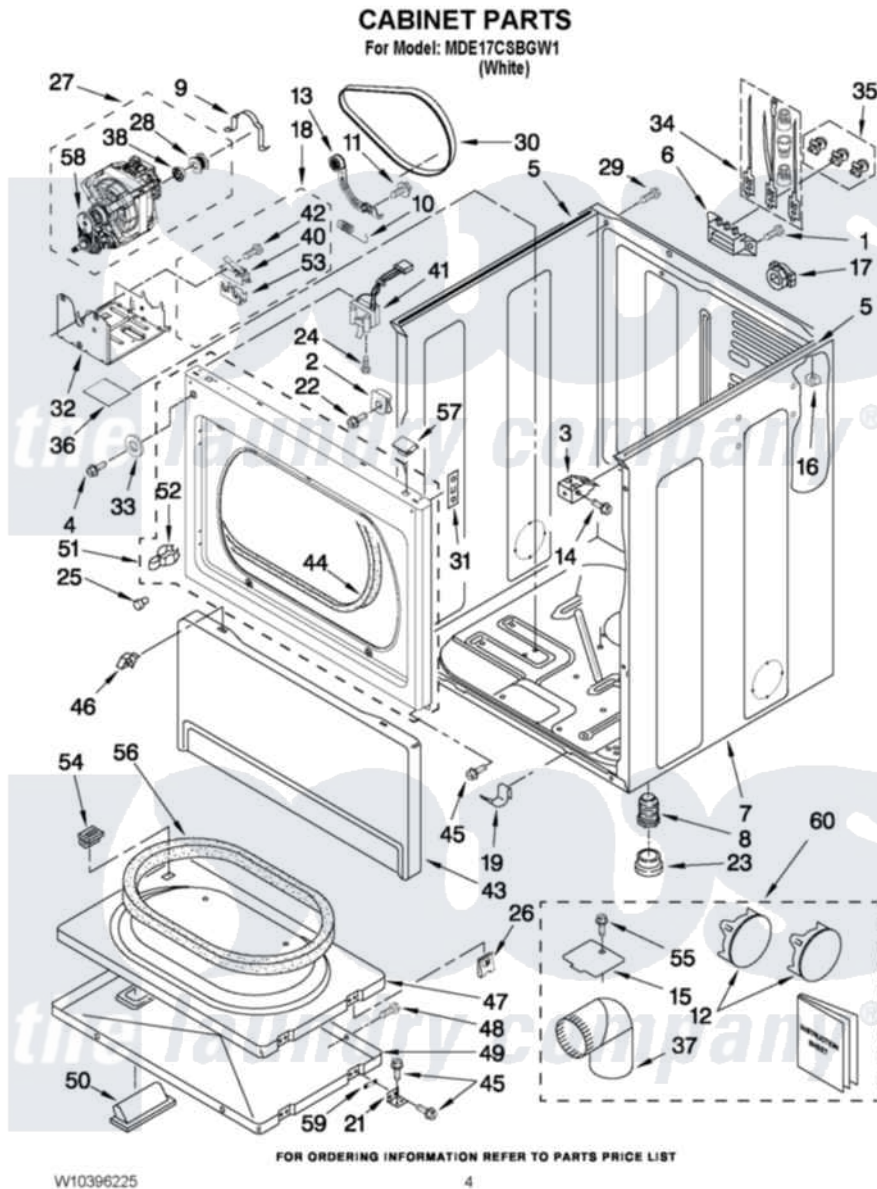

Maytag MDE17CSBGW1 02 - CABINET PARTS

Maytag [Commercial Maytag MDE17CSBGW1 Dryer Parts](#) Parts Diagram 02 - CABINET PARTS
Click on the part number to view part

Item	Original Part Number	Replaced By	Status	Part Description
1	3393008	308685		Side Trim)
2	W10131123			NUT, 8 U-Type
3	3391846			Clip, Front Panel
4	3400077			Screw, 10-16 X 1/2
5	8318396			Foam-Seal
6	3397659			Block, Terminal
7	8310656			Cabinet
8	3392100	49621		Feet-Leveling
NI	279810			Foot-Optional
9	660658			Clamp, Motor Mounting 343481 685441
10	3387374			Spring, Idler
11	3389420			Retainer-Idler 1/4-20 X 1/16
12	697750	W10470674		Dryer Exhaust Kit
13	W10344192			Idler Assembly
14	3391915	681615		Screw
15	3394331			Plate Cover

16	90406		Cage Nut, 5/16-18
17	8316644		Power Cord, Strain Relief
18	W10259136		Switch, Assembly
19	W10291934		Clip
21	W10279703		Hinge And Pin Assembly
22	697773	3395530	Screw
23	3391943		Boot, Foot
24	697773	3395530	Screw
25	693152		Bumper, Console
26	3389249		Nut, Inner Door
27	W10289662	W10416574	Motor-Drive
28	W10167237		Pulley
29	8533974	4331106	Screw, No.10-32 X 7/16
30	W10131172		Belt, Drive
31	3390902		Clip, Door Hinge
32	W10135695		Bracket, Motor
33	3391948		Washer
34	279318		Terminal Tinned And Brass Panel
35	279393		Terminal Block Screw Kit
36	W10212660		Pad, Sound Dampening
37	279731	49026	4" - 90° Elbow
38	3393657		Restrainer, Belt
40	W10410873		Assembly, Switch And Actuator
41	W10237959		Door Switch Assembly
42	3400934		Assembly, Screw And Insulator
43	697215	3406797	Toe Panel
44	3387242		Seal, Front Panel
45	342055	488627	Screw
46	3388229		Retainer, Toe Panel
47	3392563	280083	Door-Rear
48	W10080300		Screw, 8-18 X 3/8
49	3387872		Door, Front
50	W10116360		Handle, Door
51	W10192882	W10242810	Panel
52	696144	279570	Latch
53	8564011		Bracket-Switch
54	3392538	279570	Latch
55	3390647	488729	Screw
56	3390735		Seal, Door
57	345670		Lock, Top
58	3405160		Belt, Drive
59	W10191265		Plug, Hinge Screw Front Panel
NI	279818	W10470674	Dryer Exhaust Kit