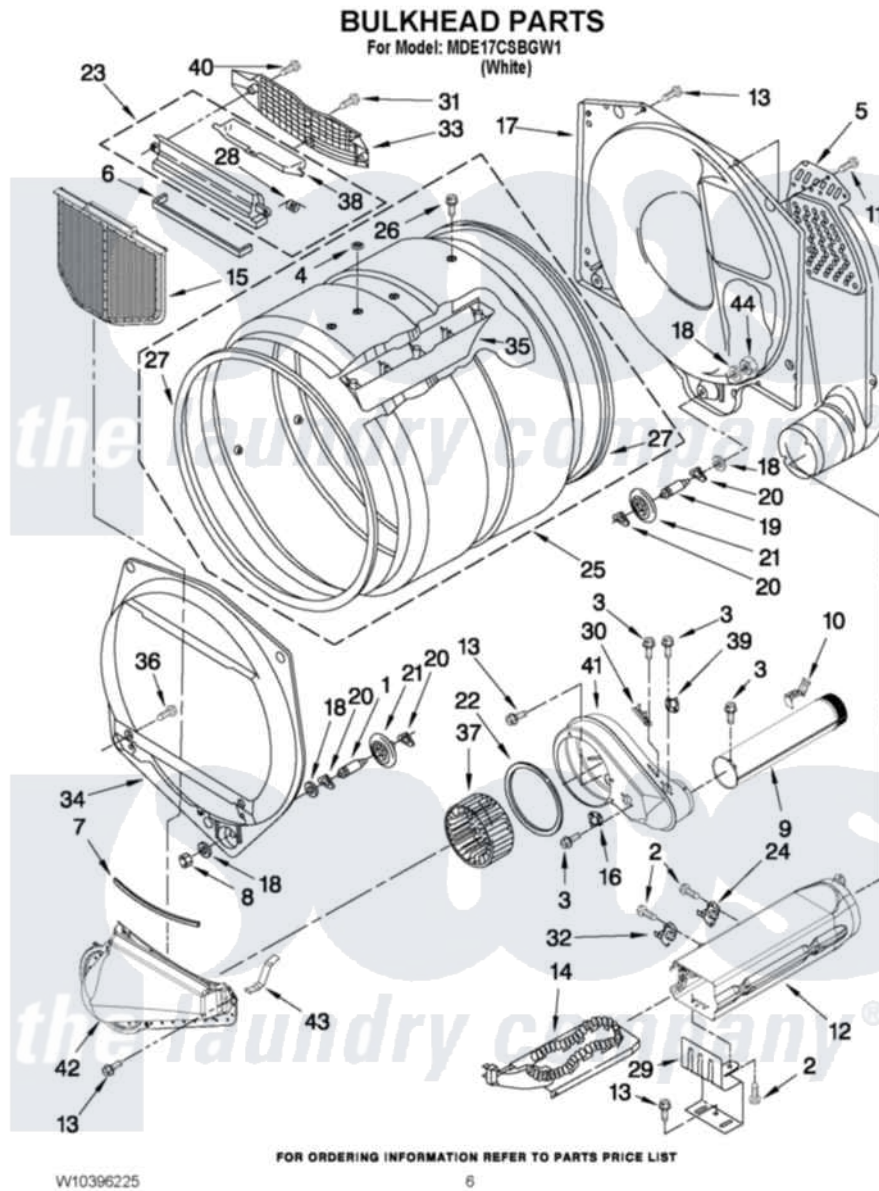

# Maytag MDE17CSBGW1 03 - BULKHEAD PARTS

Maytag [Commercial Maytag MDE17CSBGW1 Dryer Parts](#) Parts Diagram 03 - BULKHEAD PARTS  
 Click on the part number to view part

Item	Original Part Number	Replaced By	Status	Part Description
1	<a href="#">W10359271</a>			Shaft, Drum Roller Threads
2	<a href="#">W10080300</a>			Screw, 8-18 X 3/8
3	8533971	<a href="#">90767</a>		Screw, 8A X 3/8 HeX Washer Head Tapping
4	<a href="#">W10128544</a>			Housing-Outlet
5	697354	<a href="#">3387911</a>		Duct-Air
6	<a href="#">697813</a>			Seal, Outlet Housing
7	697814	<a href="#">697813</a>		Seal, Outlet Housing
8	3934666	<a href="#">W10080210</a>		Nut, 3/8 X 16
9	<a href="#">W10121167</a>			Exhaust Pipe
10	<a href="#">8572105</a>			Retainer, Toe Panel
11	<a href="#">693995</a>			Screw, Hex Head
12	<a href="#">3392537</a>			Box, Heater
13	3390647	<a href="#">488729</a>		Screw
14	<a href="#">3387749</a>			Element, Heater
15	W10049370	<a href="#">W10120998</a>		Screen
16	<a href="#">W10194158</a>			Thermostat 155 F Electronic