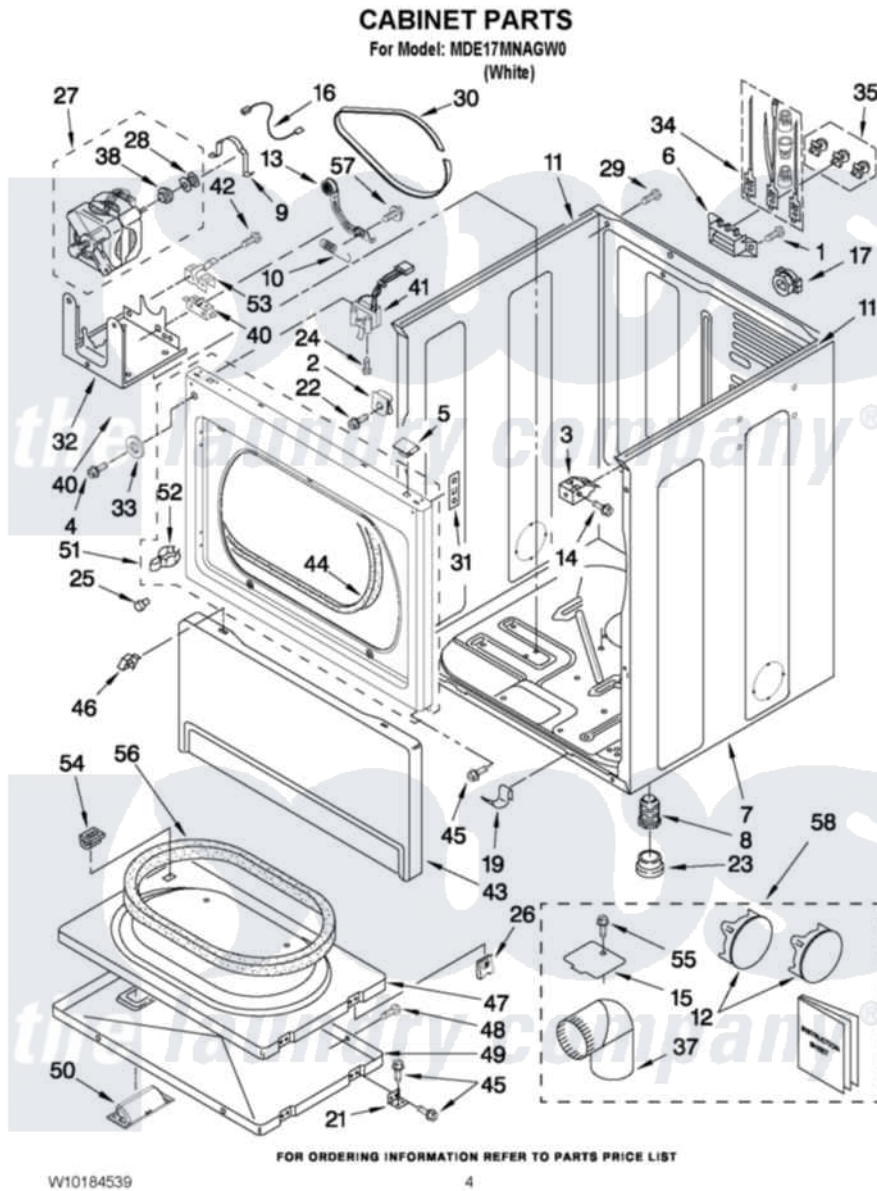

Maytag MDE17MNAGW0 02 - CABINET PARTS

Maytag [Commercial Maytag MDE17MNAGW0 Dryer Parts](#) Parts Diagram 02 - CABINET PARTS
Click on the part number to view part

Item	Original Part Number	Replaced By	Status	Part Description
1	3393008	308685		Side Trim)
2	W10131123			NUt, 8 U-Type
3	3391846			Clip, Front Panel
4	3400077			Screw, 10-16 X 1/2
5	345670			Lock, Top
6	3397659			Block, Terminal
7	8310656			Cabinet
8	3392100	49621		Feet-Leveling
NI	279810			Foot-Optional
9	660658			Clamp, Motor Mounting 343481 685441
10	3387374			Spring, Idler
11	8318396			Foam-Seal
12	697750	W10470674		Dryer Exhaust Kit
13	W10118754	W10118756		Idler Bracket
14	W10223793	3400080		Screw
15	3394331			Plate Cover

16	3394081		Wire, Broken Belt Switch
17	8316644		Power Cord, Strain Relief
19	297092		Clip
21	3389247		Hinge And Pin Assembly
22	W10131119		Screw, 8-18 X 5/16
23	3391943		Boot, Foot
24	W10080540		Screw, 6-20 X 7/8
25	693152		Bumper, Console
26	3389249		Nut, Inner Door
27	3404470	W10416573	Motor-Drive
28	3402548		Pulley 50 Hz
29	8533974	4331106	Screw, No.10-32 X 7/16
30	W101311172		Belt, Drive
31	3390902		Clip, Door Hinge
32	3387118		Bracket, Motor
33	3391948		Washer
34	279318		Terminal Tinned And Brass Panel
35	279393		Terminal Block Screw Kit
37	279731	49026	4" - 90° Elbow
38	3393657		Restrainer, Belt
40	8318457		Switch, Broken Belt
41	3406109	3406107	Door Switch Assembly
42	W10118188		Screw, 6-20 X 1 1/16
43	697215	3406797	Toe Panel
44	3387242		Seal, Front Panel
45	342055	488627	Screw
46	3388229		Retainer, Toe Panel
47	3392563	280083	Door-Rear
48	694091		Trim, Side Right Hand
49	3387872		Door, Front
50	W10116360		Handle, Door
51	3393081	279722	Panel
52	W10080240		Strike, Door
53	W10083220		Lever, Snap Switch
54	3392538	279570	Latch
55	W10080700		Screw, 8-18 X 1/2
56	3390735		Seal, Door
57	W10080670		Retainer, Idler
NI	279818	W10470674	Dryer Exhaust Kit