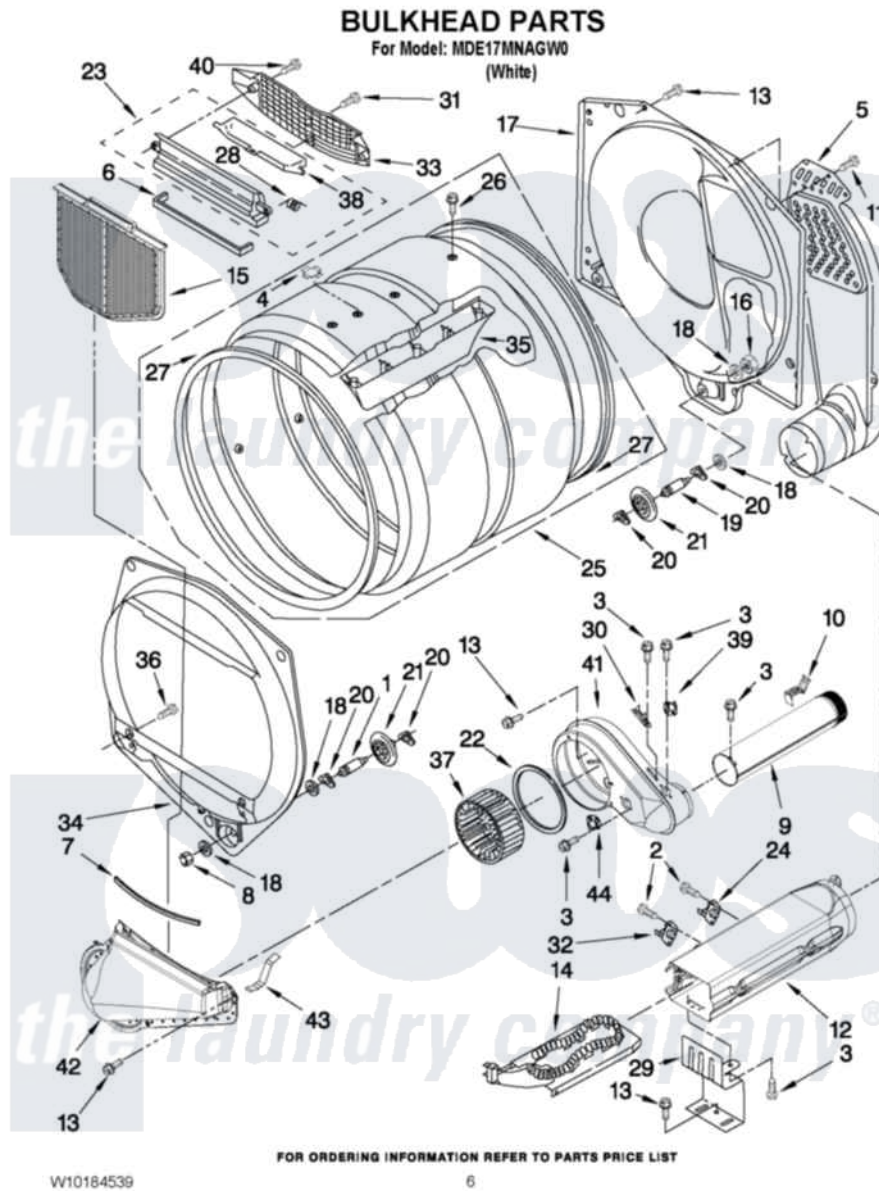

# Maytag MDE17MNAGW0 03 - BULKHEAD PARTS

Maytag [Commercial Maytag MDE17MNAGW0 Dryer Parts](#) Parts Diagram 03 - BULKHEAD PARTS  
[Click on the part number to view part](#)

Item	Original Part Number	Replaced By	Status	Part Description
1	<a href="#">8575324</a>	<a href="#">W10359271</a>		Shaft, Drum Roller Threads
2	<a href="#">W10080280</a>			Screw, 8-18 X 3/8
3	<a href="#">W10080820</a>			Screw, 8-18 X .298
4	<a href="#">8066086</a>			Plug, Drum Hole
5	697354	<a href="#">3387911</a>		Duct-Air
6	<a href="#">697813</a>			Seal, Outlet Housing
7	697814	<a href="#">697813</a>		Seal, Outlet Housing
8	<a href="#">W10080210</a>			Nut, 3/8 X 16
9	<a href="#">W10121167</a>			Exhaust Pipe
10	<a href="#">8572105</a>			Retainer, Toe Panel
11	<a href="#">693995</a>			Screw, Hex Head
12	<a href="#">3392537</a>			Box, Heater
13	<a href="#">W10080700</a>			Screw, 8-18 X 1/2
14	<a href="#">3387749</a>			Element, Heater
15	W10049370	<a href="#">W10120998</a>		Screen
16	<a href="#">W10080190</a>			Nut, 3/8-16