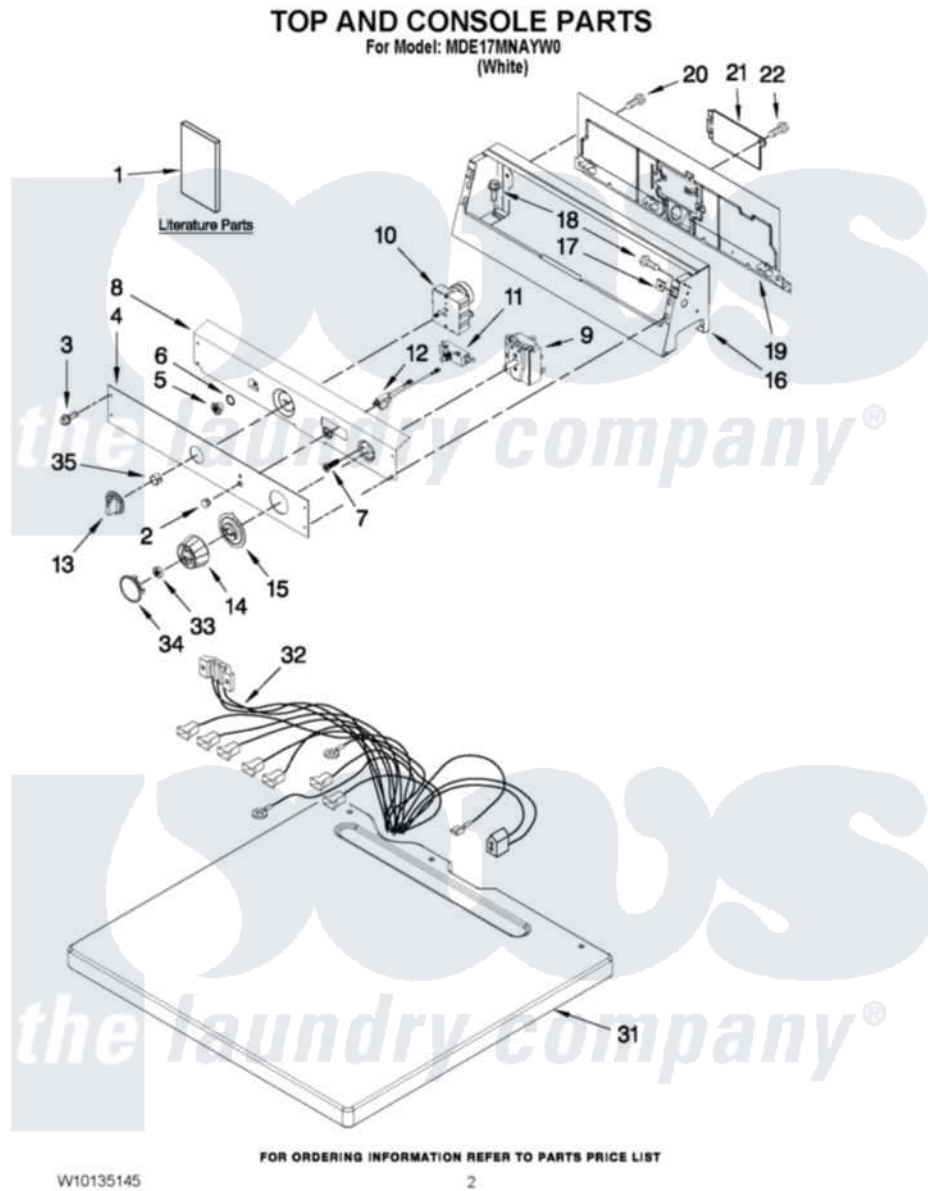

Maytag MDE17MNAYW0 01 - TOP AND CONSOLE PARTS

Maytag [Commercial Maytag MDE17MNAYW0 Dryer Parts](#) Parts Diagram 01 - TOP AND CONSOLE PARTS
Click on the part number to view part

Item	Original Part Number	Replaced By	Status	Part Description
1	W10135130		Not Available	Installation Instructions
"	W10163155			Wiring Diagram
"	W10135145			Repair Parts List
2	W10133502			Lens, Pilot Light Amber
3	W10131119			Screw, 8-18 X 5/16
4	W10135184			Facia / Overlay
5	W10146429			Nut, 8-32 X 3/8
6	W10139799			Washer
7	W10139100			Screw, 8-32 X 1/2
8	W10124216			Bracket, Control
9	W10157942			Timer, Dryer
10	W10129712	W10327105		Switch, Cycle Selection
11	W10149462			Switch, Push-To-Start
12	W10130072			Lamp-Indicator 120 V.
13	W10133507			Knob
14	W10133505			Knob, Control

15	W10133506		Skirt, Dial
16	W10137300	W10207168	Console
17	W10131123		NUT, 8 U-Type
18	W10139210		Screw, 8-18 X 5/16
19	8317305	285909	Panel-Rear
20	3390647	488729	Screw
21	8576583	W10119283	Cover, Terminal Block
22	3390814	90767	Screw, 8A X 3/8 HeX Washer Head Tapping
31	W10136704		Top
32	W10153137		Harness, Main
33	W10155650		Nut, 1/4-28 X 5/32
34	W10133501		Cap, Knob
35	W10140928		Clip, Knob