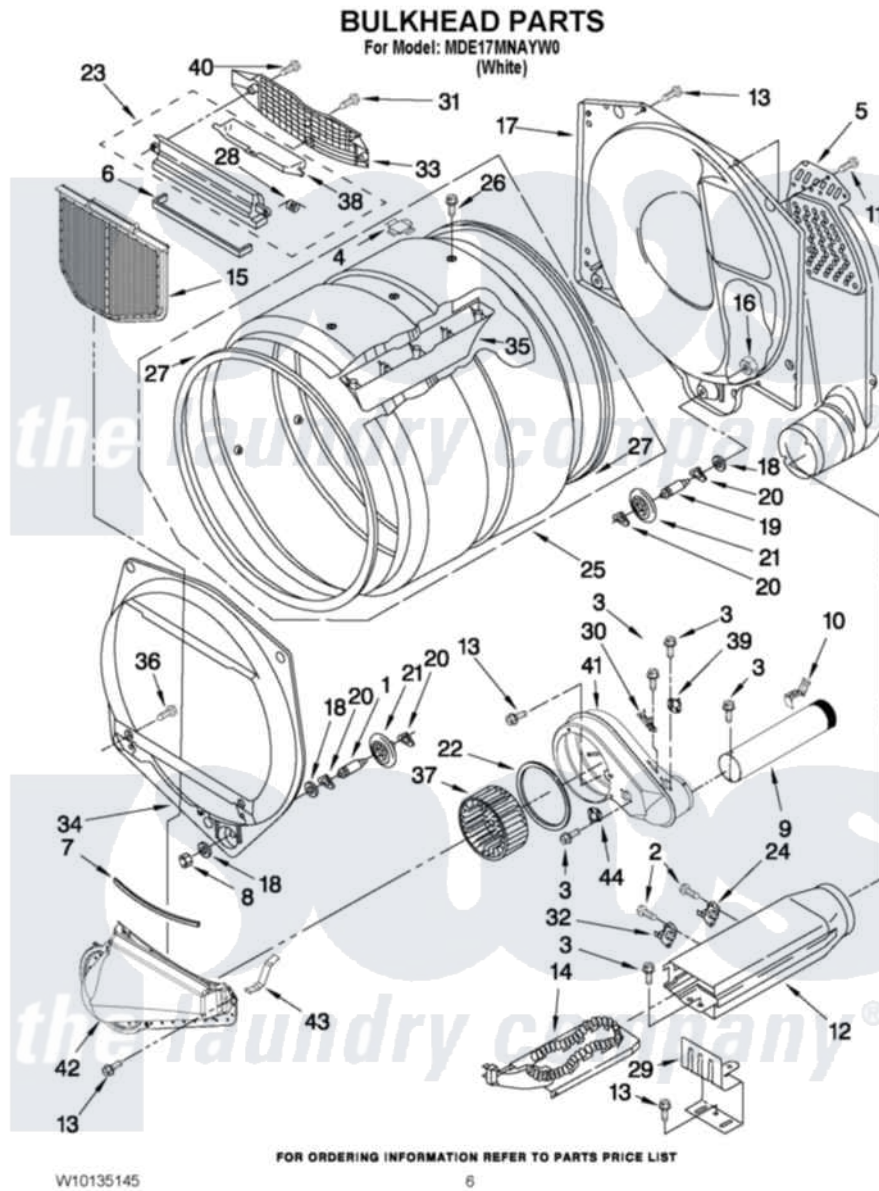

# Maytag MDE17MNAYW0 03 - BULKHEAD PARTS

Maytag Commercial Maytag MDE17MNAYW0 Dryer Parts Parts Diagram 03 - BULKHEAD PARTS  
Click on the part number to view part

Item	Original Part Number	Replaced By	Status	Part Description
1	<a href="#">8575324</a>	<a href="#">W10359271</a>		Shaft, Drum Roller Threads
2	<a href="#">90767</a>			Screw, 8A X 3/8 HeX Washer Head Tapping
3	8533971	<a href="#">90767</a>		Screw, 8A X 3/8 HeX Washer Head Tapping
4	<a href="#">8066086</a>			Plug, Drum Hole
5	697354	<a href="#">3387911</a>		Duct-Air
6	<a href="#">697813</a>			Seal, Outlet Housing
7	697814	<a href="#">697813</a>		Seal, Outlet Housing
8	3934666	<a href="#">W10080210</a>		Nut, 3/8 X 16
9	8066224	<a href="#">279936</a>		Kit-Exhst
10	<a href="#">8572105</a>			Retainer, Toe Panel
11	<a href="#">693995</a>			Screw, Hex Head
12	<a href="#">3392537</a>			Box, Heater
13	3390647	<a href="#">488729</a>		Screw
14	<a href="#">3387748</a>			Element, Heater
15	W10049370	<a href="#">W10120998</a>		Screen