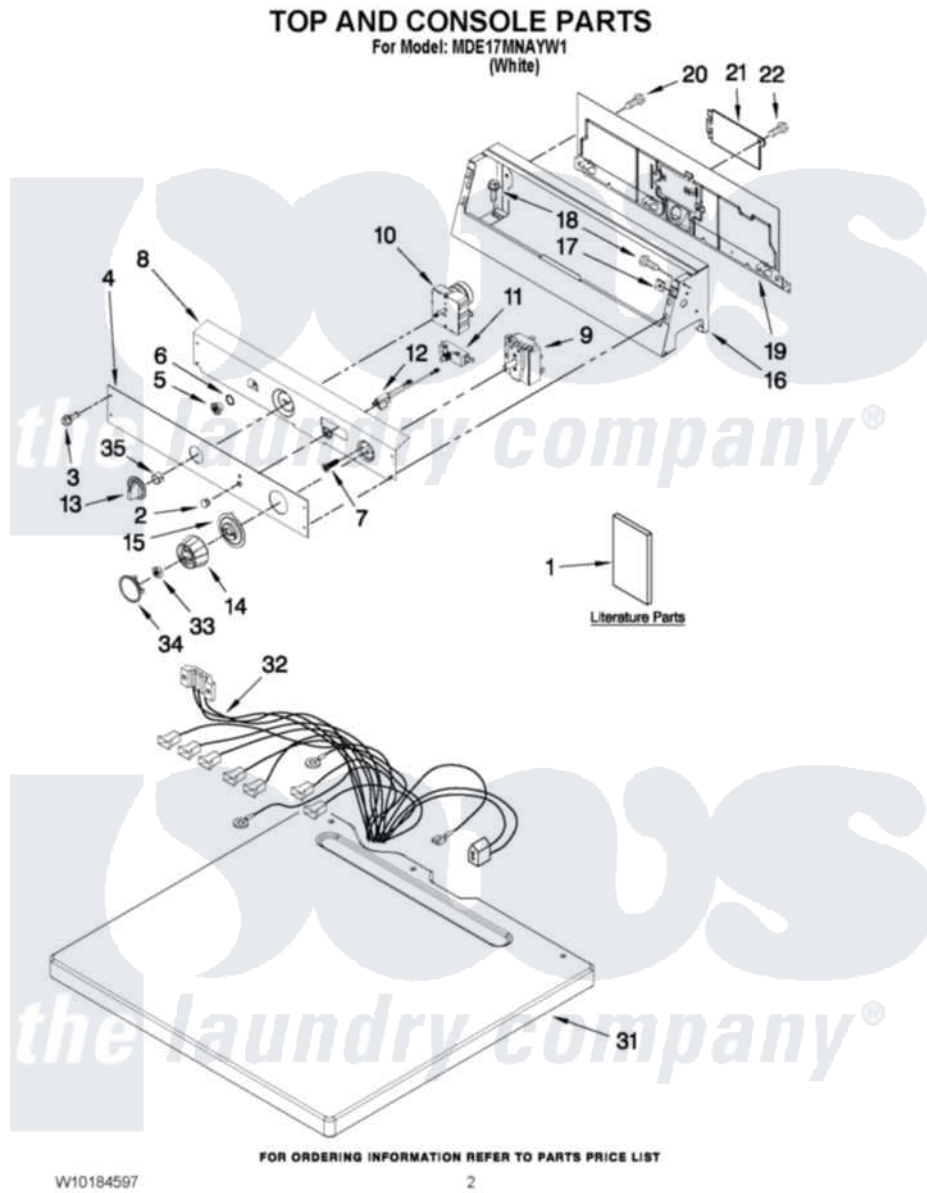

Maytag MDE17MNAYW1 01 - TOP AND CONSOLE PARTS

Maytag [Commercial Maytag MDE17MNAYW1 Dryer Parts](#) Parts Diagram 01 - TOP AND CONSOLE PARTS
Click on the part number to view part

Item	Original Part Number	Replaced By	Status	Part Description
1	W10184576		Not Available	INSTRUCTIONS, INSTALLATION
"	W10163155			Wiring Diagram
"	W10184597			Repair Parts List
2	W10133502			Lens, Pilot Light Amber
3	W10131119			Screw, 8-18 X 5/16
4	W10135184			Facia / Overlay
5	W10146429			Nut, 8-32 X 3/8
6	W10139799			Washer
7	W10139100			Screw, 8-32 X 1/2
8	W10124216			Bracket, Control
9	W10157942			Timer, Dryer
10	W10129712	W10327105		Switch, Cycle Selection
11	W10149462			Switch, Push-To-Start
12	W10130072			Lamp-Indicator 120 V.
13	W10133507			Knob
14	W10133505			Knob, Control

15	W10133506		Skirt, Dial
16	W10205150	W10235158	Console
17	W10131123		NUt, 8 U-Type
18	W10139210		Screw, 8-18 X 5/16
19	8317305	285909	Panel-Rear
20	3390647	488729	Screw
21	8576583	W10119283	Cover, Terminal Block
22	3390814	90767	Screw, 8A X 3/8 HeX Washer Head Tapping
31	W10136704		Top
32	W10153137		Harness, Main
33	W10155650		Nut, 1/4-28 X 5/32
34	W10133501		Cap, Knob
35	W10140928		Clip, Knob