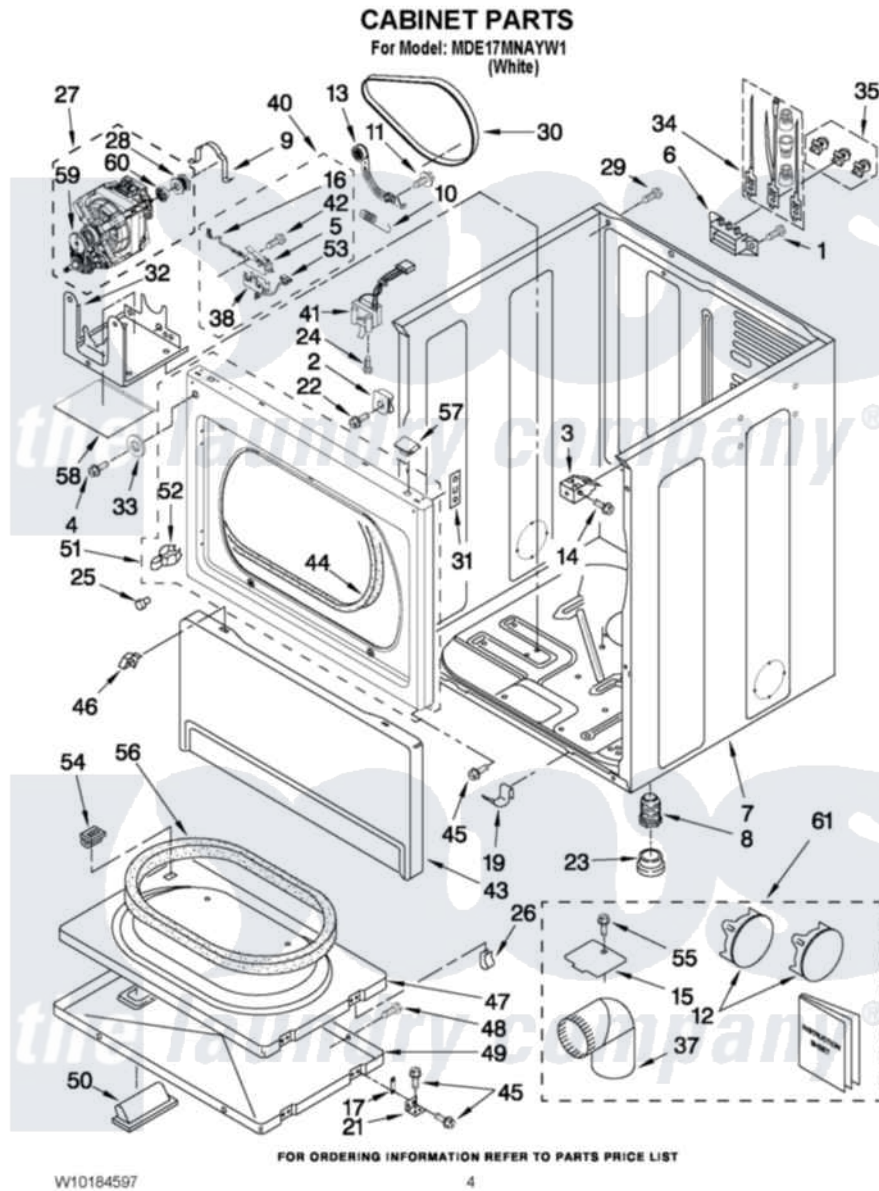

Maytag MDE17MNAYW1 02 - CABINET PARTS

Maytag [Commercial Maytag MDE17MNAYW1 Dryer Parts](#) Parts Diagram 02 - CABINET PARTS
 Click on the part number to view part

Item	Original Part Number	Replaced By	Status	Part Description
1	3393008	308685		Side Trim)
2	W10131123			NUT, 8 U-Type
3	3391846			Clip, Front Panel
4	3400077			Screw, 10-16 X 1/2
5	8564010			Assembly, Switch And Actuator
6	3397659			Block, Terminal
7	8310656			Cabinet
8	3392100	49621		Feet-Leveling
NI	279810			Foot-Optional
9	660658			Clamp, Motor Mounting 343481 685441
10	3387374			Spring, Idler
11	3389420			Retainer-Idler 1/4-20 X 1/16
12	697750	W10470674		Dryer Exhaust Kit
13	W10141380	W10344192		Idler Assembly
14	3391915	681615		Screw