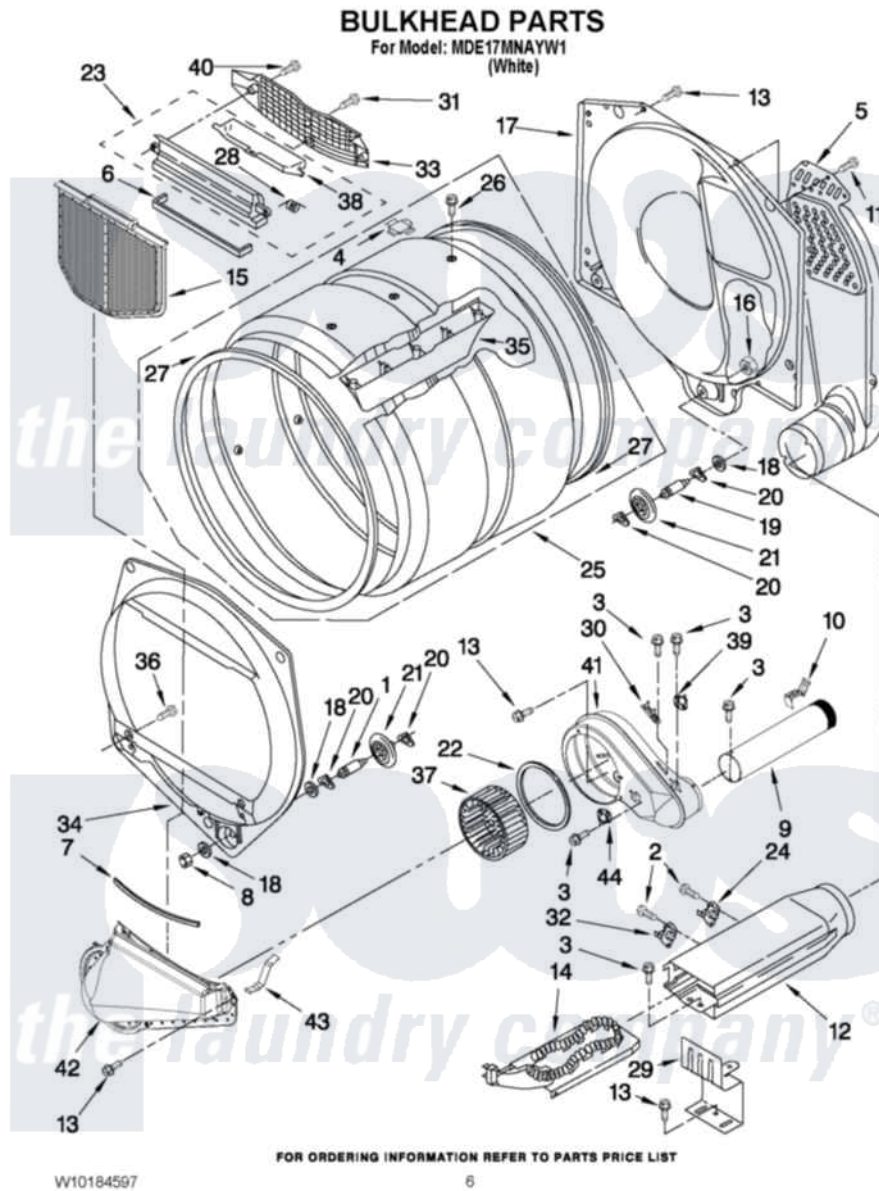

Maytag MDE17MNAYW1 03 - BULKHEAD PARTS

Maytag Commercial Maytag MDE17MNAYW1 Dryer Parts Parts Diagram 03 - BULKHEAD PARTS
Click on the part number to view part

Item	Original Part Number	Replaced By	Status	Part Description
1	8575324	W10359271		Shaft, Drum Roller Threads
2	90767			Screw, 8A X 3/8 HeX Washer Head Tapping
3	8533971	90767		Screw, 8A X 3/8 HeX Washer Head Tapping
4	8066086			Plug, Drum Hole
5	697354	3387911		Duct-Air
6	697813			Seal, Outlet Housing
7	697814	697813		Seal, Outlet Housing
8	3934666	W10080210		Nut, 3/8 X 16
9	8066224	279936		Kit-Exhst
10	8572105			Retainer, Toe Panel
11	693995			Screw, Hex Head
12	3392537			Box, Heater
13	3390647	488729		Screw
14	3387748			Element, Heater
15	W10049370	W10120998		Screen

16	W10001120	W10080190	Nut, 3/8-16
17	3387809		Bulkhead, Rear
18	3387459	W10080960	Washer, Support
19	8575325	W10359272	Shaft, Roller Drum Threads
20	690997		Washer, Thrust
21	8536973	W10314173	Support
22	697770		Seal, Cover Plate Blower Housing
23	8563755		Housing, Outlet Assembly
24	8318314	279973	Kit, Thermal Cut-Off
25	8318215	W10197999	Drum
26	W10219342		Screw, Baffle Mounting
27	W10166807	280114	Seal
28	3394986		Spring, Lint Screen Door
29	8066099		Bracket, Heater Box
30	3392519		Thermal Limiter
31	487909	488729	Screw
32	3391914		Thermostat 295 F
33	8563756		Grille, Outlet
34	697557		Bulkhead, Front
35	697693	W10113136	Baffle, Drum
36	3357011	308685	Side Trim)
37	W10168564	W10349492	Wheel, Blower
38	8563758		Door, Lint Screen
39	W10178809		Thermostat 140 F Cycling
40	3387230		Screw, 10-16 X 13/16
41	W10135254		Housing, Blower
42	8066168	W10128606	Duct-Lint
43	8066208		Clip-Exhaust
44	W10131836		Thermostat 140 F Cycling