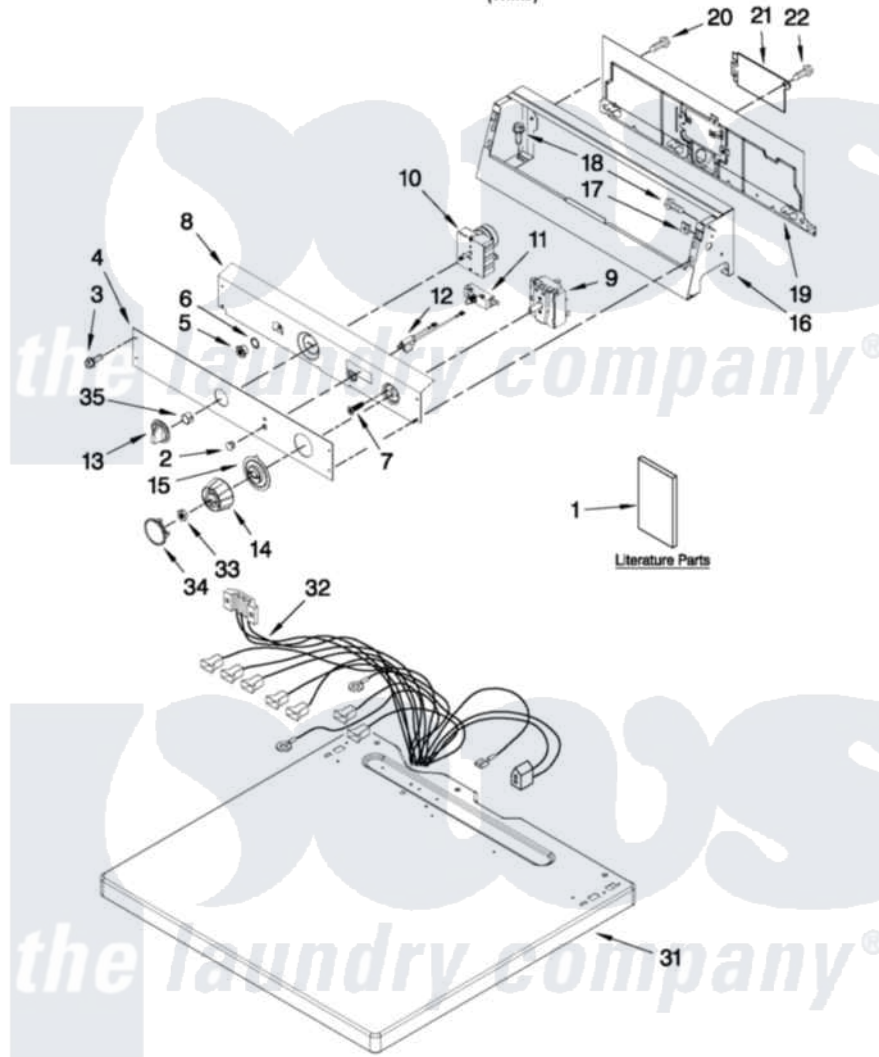

# Maytag MDE17MNAZW0 01 - TOP AND CONSOLE PARTS

## TOP AND CONSOLE PARTS

For Model: MDE17MNAZW0  
(White)

FOR ORDERING INFORMATION REFER TO PARTS PRICE LIST

W10135147

2

Maytag [Commercial Maytag MDE17MNAZW0 Dryer Parts](#) Parts Diagram 01 - TOP AND CONSOLE PARTS  
Click on the part number to view part

Item	Original Part Number	Replaced By	Status	Part Description
1	W10135130		Not Available	Installation Instructions
"	<a href="#">W10163156</a>			Wiring Diagram
2	<a href="#">W10133502</a>			Lens, Pilot Light Amber
3	<a href="#">W10131119</a>			Screw, 8-18 X 5/16
4	<a href="#">W10135184</a>			Facia / Overlay
5	<a href="#">W10146429</a>			Nut, 8-32 X 3/8
6	<a href="#">W10139799</a>			Washer
7	<a href="#">W10139100</a>			Screw, 8-32 X 1/2
8	<a href="#">W10124216</a>			Bracket, Control
9	<a href="#">W10157942</a>			Timer, Dryer
10	W10129712	<a href="#">W10327105</a>		Switch, Cycle Selection
11	<a href="#">W10149462</a>			Switch, Push-To-Start
12	<a href="#">W10130072</a>			Lamp-Indicator 120 V.
13	<a href="#">W10133507</a>			Knob
14	<a href="#">W10133505</a>			Knob, Control
15	<a href="#">W10133506</a>			Skirt, Dial

16	W10205150	<a href="#">W10235158</a>	Console
17	<a href="#">W10131123</a>		NUt, 8 U-Type
18	<a href="#">W10139210</a>		Screw, 8-18 X 5/16
19	8317305	<a href="#">285909</a>	Panel-Rear
20	3390647	<a href="#">488729</a>	Screw
21	8576583	<a href="#">W10119283</a>	Cover, Terminal Block
22	3390814	<a href="#">90767</a>	Screw, 8A X 3/8 HeX Washer Head Tapping
31	<a href="#">W10136704</a>		Top
32	<a href="#">W10164627</a>		Harness, Main
33	<a href="#">W10155650</a>		Nut, 1/4-28 X 5/32
34	<a href="#">W10133501</a>		Cap, Knob
35	<a href="#">W10140928</a>		Clip, Knob