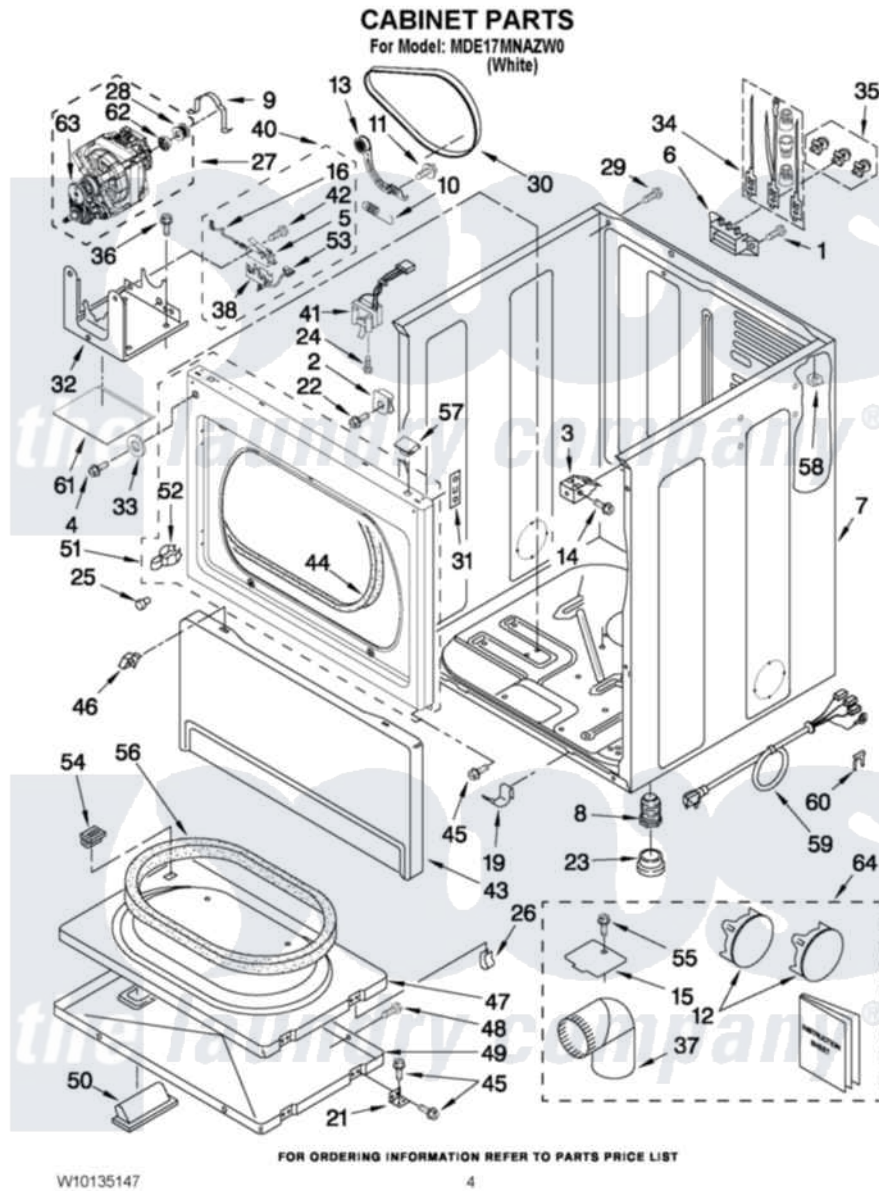

Maytag MDE17MNAZW0 02 - CABINET PARTS

Maytag [Commercial Maytag MDE17MNAZW0 Dryer Parts](#) Parts Diagram 02 - CABINET PARTS
Click on the part number to view part

Item	Original Part Number	Replaced By	Status	Part Description
1	3393008	308685		Side Trim)
2	W10131123			NUT, 8 U-Type
3	3391846			Clip, Front Panel
4	3400077			Screw, 10-16 X 1/2
5	8564010			Assembly, Switch And Actuator
6	3397659			Block, Terminal
7	8310656			Cabinet
8	3392100	49621		Feet-Leveling
NI	279810			Foot-Optional
9	660658			Clamp, Motor Mounting 343481 685441
10	3387374			Spring, Idler
11	3389420			Retainer-Idler 1/4-20 X 1/16
12	697750	W10470674		Dryer Exhaust Kit
13	W10141380	W10344192		Idler Assembly
14	3391915	681615		Screw