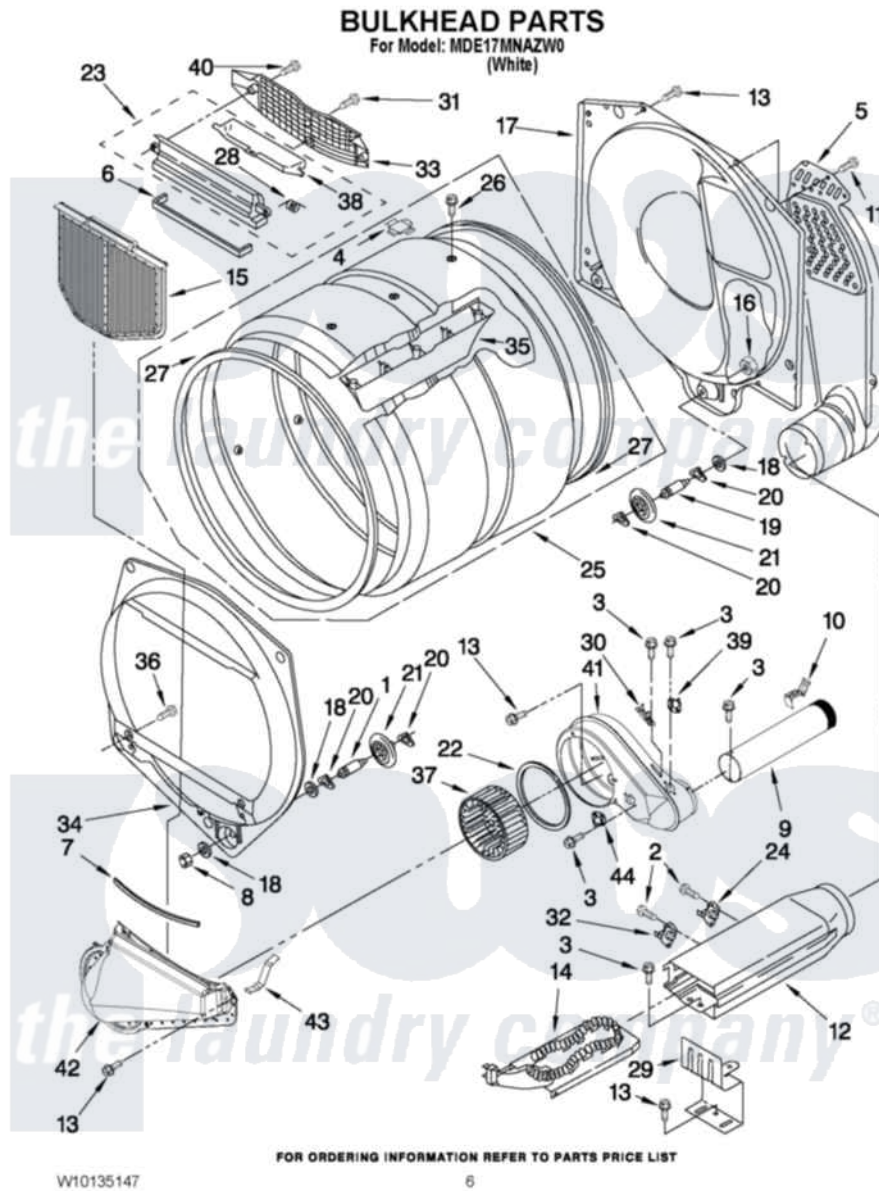

Maytag MDE17MNAZW0 03 - BULKHEAD PARTS

Maytag [Commercial Maytag MDE17MNAZW0 Dryer Parts](#) Parts Diagram 03 - BULKHEAD PARTS
Click on the part number to view part

Item	Original Part Number	Replaced By	Status	Part Description
1	8575324	W10359271		Shaft, Drum Roller Threads
2	90767			Screw, 8A X 3/8 HeX Washer Head Tapping
3	8533971	90767		Screw, 8A X 3/8 HeX Washer Head Tapping
4	8066086			Plug, Drum Hole
5	697354	3387911		Duct-Air
6	697813			Seal, Outlet Housing
7	697814	697813		Seal, Outlet Housing
8	3934666	W10080210		Nut, 3/8 X 16
9	8066224	279936		Kit-Exhst
10	8572105			Retainer, Toe Panel
11	693995			Screw, Hex Head
12	3392537			Box, Heater
13	3390647	488729		Screw
14	W10157669			Element, Heater
15	W10049370	W10120998		Screen

16	W10001120	W10080190	Nut, 3/8-16
17	3387809		Bulkhead, Rear
18	3387459	W10080960	Washer, Support
19	8575325	W10359272	Shaft, Roller Drum Threads
20	690997		Washer, Thrust
21	8536973	W10314173	Support
22	697770		Seal, Cover Plate Blower Housing
23	8563755		Housing, Outlet Assembly
24	8318314	279973	Kit, Thermal Cut-Off
25	8318215	W10197999	Drum
26	W10219342		Screw, Baffle Mounting
27	W10166807	280114	Seal
28	3394986		Spring, Lint Screen Door
29	8066099		Bracket, Heater Box
30	3392519		Thermal Limiter
31	487909	488729	Screw
32	3391914		Thermostat 295 F
33	8563756		Grille, Outlet
34	697557		Bulkhead, Front
35	697693	W10113136	Baffle, Drum
36	3357011	308685	Side Trim)
37	W10168564	W10349492	Wheel, Blower
38	8563758		Door, Lint Screen
39	W10178809		Thermostat 140 F Cycling
40	3387230		Screw, 10-16 X 13/16
41	W10135254		Housing, Blower
42	8066168	W10128606	Duct-Lint
43	8066208		Clip-Exhaust
44	W10131836		Thermostat 140 F Cycling