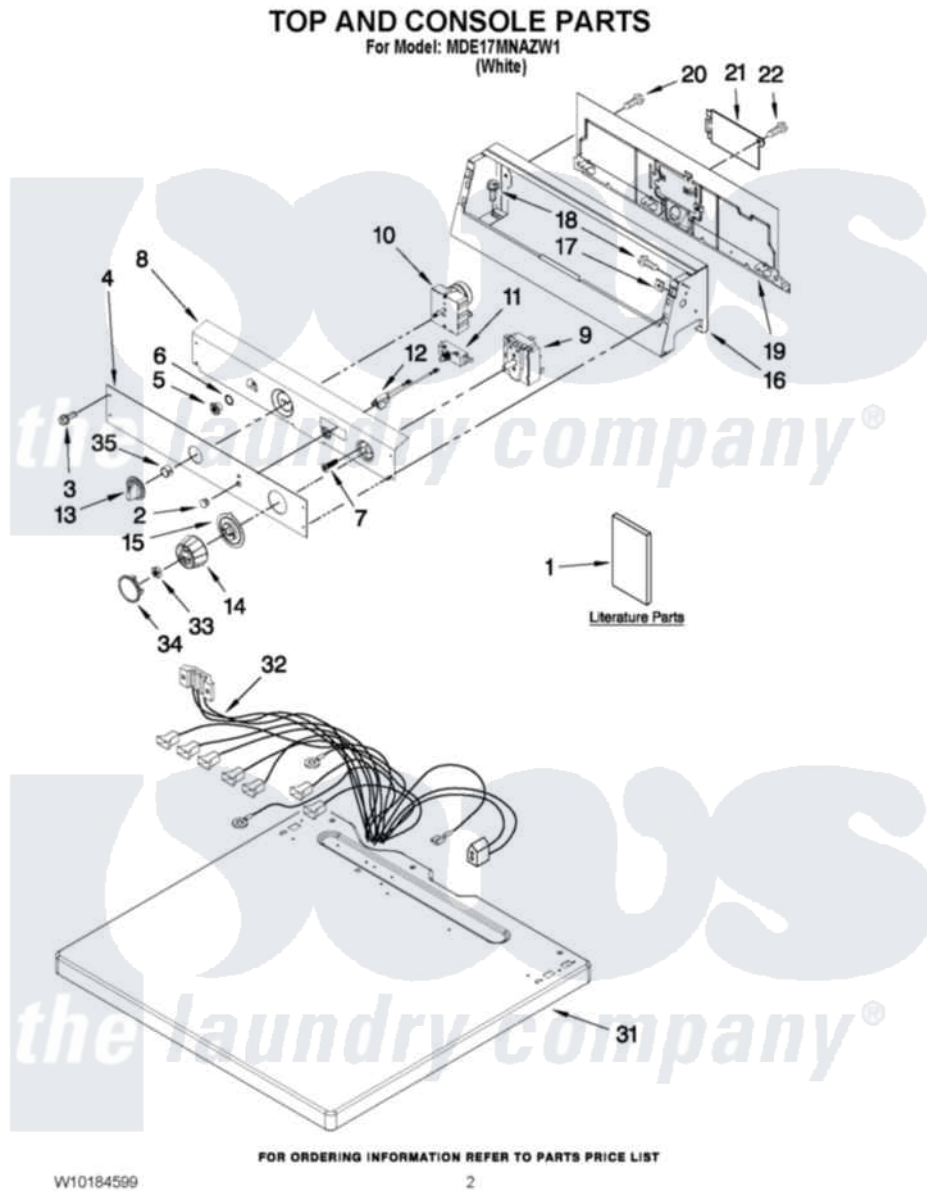

Maytag MDE17MNAZW1 01 - TOP AND CONSOLE PARTS

Maytag [Commercial Maytag MDE17MNAZW1 Dryer Parts](#) Parts Diagram 01 - TOP AND CONSOLE PARTS
Click on the part number to view part

Item	Original Part Number	Replaced By	Status	Part Description
1	W10184576		Not Available	INSTRUCTIONS, INSTALLATION
"	W10163156			Wiring Diagram
"	W10184599			Repair Parts List
2	W10133502			Lens, Pilot Light Amber
3	W10131119			Screw, 8-18 X 5/16
4	W10135184			Facia / Overlay
5	W10146429			Nut, 8-32 X 3/8
6	W10139799			Washer
7	W10139100			Screw, 8-32 X 1/2
8	W10124216			Bracket, Control
9	W10157942			Timer, Dryer
10	W10129712	W10327105		Switch, Cycle Selection
11	W10149462			Switch, Push-To-Start
12	W10130072			Lamp-Indicator 120 V.
13	W10133507			Knob
14	W10133505			Knob, Control

15	W10133506		Skirt, Dial
16	W10205150	W10235158	Console
17	W10131123		NUt, 8 U-Type
18	8533971	90767	Screw, 8A X 3/8 HeX Washer Head Tapping
19	8317305	285909	Panel-Rear
20	3390647	488729	Screw
21	8576583	W10119283	Cover, Terminal Block
22	3390814	90767	Screw, 8A X 3/8 HeX Washer Head Tapping
31	W10136704		Top
32	W10164627		Harness, Main
33	W10155650		Nut, 1/4-28 X 5/32
34	W10133501		Cap, Knob
35	W10140928		Clip, Knob