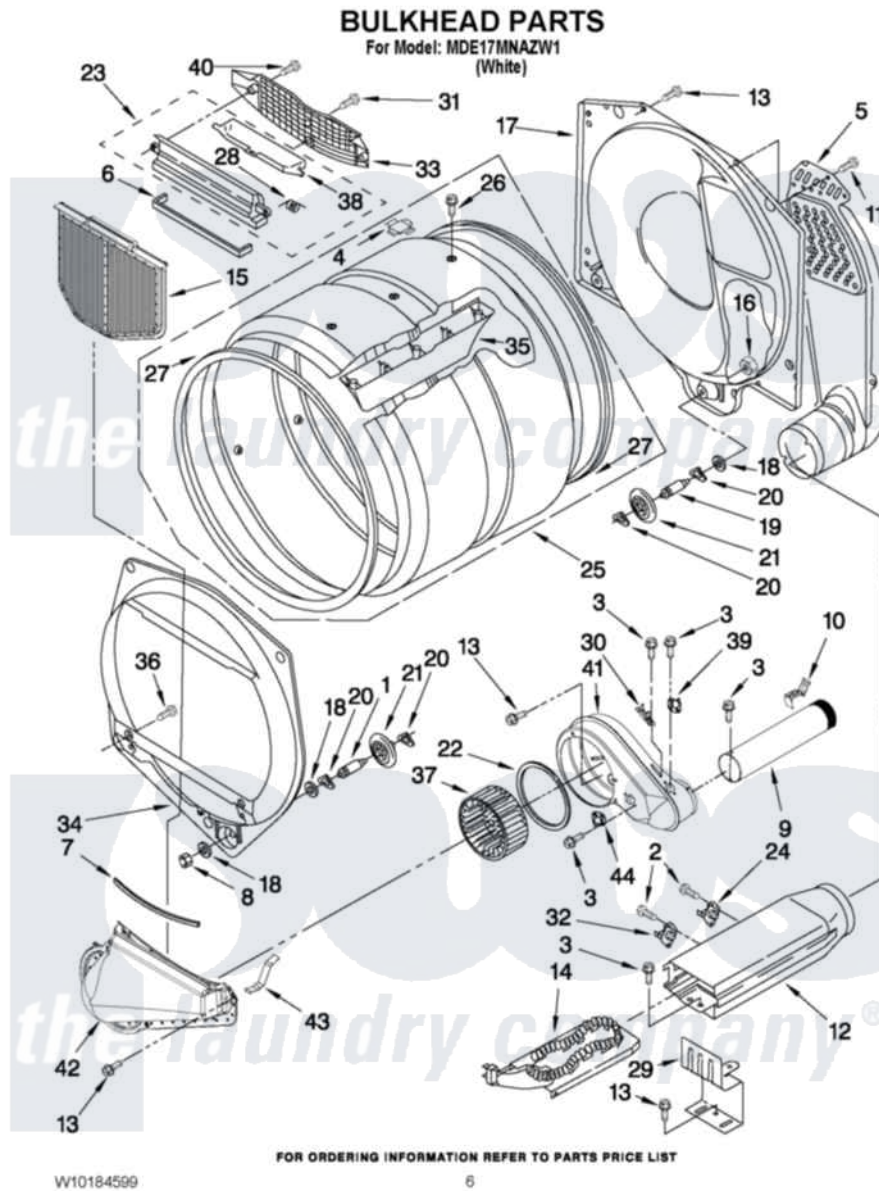

Maytag MDE17MNAZW1 03 - BULKHEAD PARTS

Maytag [Commercial Maytag MDE17MNAZW1 Dryer Parts](#) Parts Diagram 03 - BULKHEAD PARTS
Click on the part number to view part

Item	Original Part Number	Replaced By	Status	Part Description
1	8575324	W10359271		Shaft, Drum Roller Threads
2	90767			Screw, 8A X 3/8 HeX Washer Head Tapping
3	8533971	90767		Screw, 8A X 3/8 HeX Washer Head Tapping
4	8066086			Plug, Drum Hole
5	697354	3387911		Duct-Air
6	697813			Seal, Outlet Housing
7	697814	697813		Seal, Outlet Housing
8	3934666	W10080210		Nut, 3/8 X 16
9	8066224	279936		Kit-Exhst
10	8572105			Retainer, Toe Panel
11	693995			Screw, Hex Head
12	3392537			Box, Heater
13	3390647	488729		Screw
14	W10157669			Element, Heater
15	W10049370	W10120998		Screen

16	W10001120	W10080190	Nut, 3/8-16
17	3387809		Bulkhead, Rear
18	3387459	W10080960	Washer, Support
19	8575325	W10359272	Shaft, Roller Drum Threads
20	690997		Washer, Thrust
21	8536973	W10314173	Support
22	697770		Seal, Cover Plate Blower Housing
23	8563755		Housing, Outlet Assembly
24	8318314	279973	Kit, Thermal Cut-Off
25	8318215	W10197999	Drum
26	W10219342		Screw, Baffle Mounting
27	W10166807	280114	Seal
28	3394986		Spring, Lint Screen Door
29	8066099		Bracket, Heater Box
30	3392519		Thermal Limiter
31	487909	488729	Screw
32	3391914		Thermostat 295 F
33	8563756		Grille, Outlet
34	697557		Bulkhead, Front
35	697693	W10113136	Baffle, Drum
36	3357011	308685	Side Trim)
37	W10168564	W10349492	Wheel, Blower
38	8563758		Door, Lint Screen
39	W10178809		Thermostat 140 F Cycling
40	3387230		Screw, 10-16 X 13/16
41	W10135254		Housing, Blower
42	8066168	W10128606	Duct-Lint
43	8066208		Clip-Exhaust
44	W10131836		Thermostat 140 F Cycling