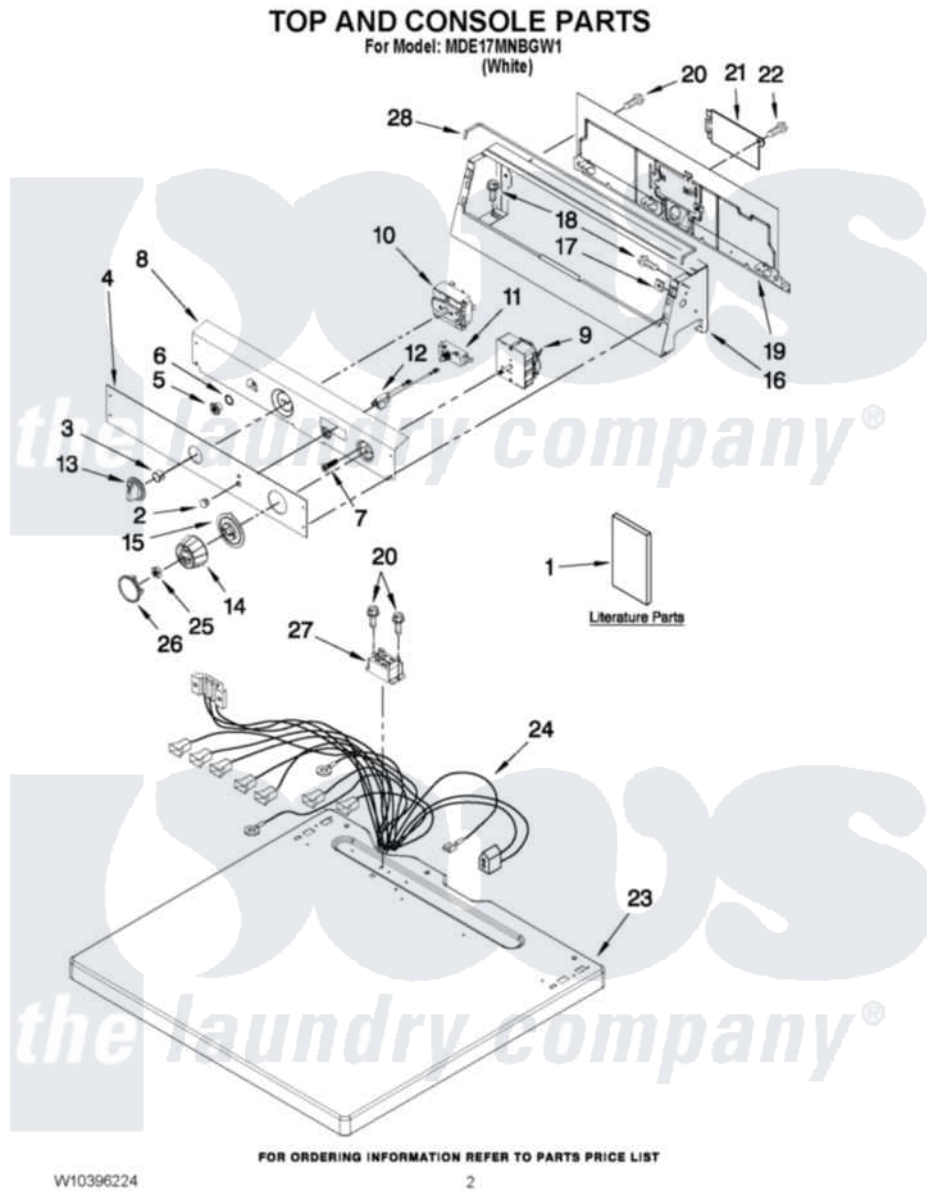

# Maytag MDE17MNBGW1 01 - TOP AND CONSOLE PARTS

Maytag [Commercial Maytag MDE17MNBGW1 Dryer Parts](#) Parts Diagram 01 - TOP AND CONSOLE PARTS  
Click on the part number to view part

Item	Original Part Number	Replaced By	Status	Part Description
1	W10297242		Not Available	INSTRUCTIONS INSTALLATION
"	W10396192		Not Available	WIRING DIAGRAM
2	<a href="#">W10133502</a>			Lens, Pilot Light Amber
3	<a href="#">W10140928</a>			Clip, Knob
4	<a href="#">W10135191</a>			Facia / Overlay
5	<a href="#">W10146429</a>			Nut, 8-32 X 3/8
6	<a href="#">W10139799</a>			Washer
7	<a href="#">W10139100</a>			Screw, 8-32 X 1/2
8	<a href="#">W10124216</a>			Bracket, Control
9	<a href="#">W10157945</a>			Timer, Dryer
10	<a href="#">W10327100</a>			Switch, Cycle Selection
11	<a href="#">W10181931</a>			Switch, Push-To-Start
12	<a href="#">W10139459</a>			Lamp-Indicator 230 V.
13	<a href="#">W10133507</a>			Knob
14	<a href="#">W10133505</a>			Knob, Control
15	<a href="#">W10133506</a>			Skirt, Dial

16	W10205150	<a href="#">W10235158</a>	Console
17	<a href="#">W10131123</a>		NUt, 8 U-Type
18	<a href="#">W10139210</a>		Screw, 8-18 X 5/16
19	<a href="#">W10121161</a>		Panel, Rear Console
20	3390647	<a href="#">488729</a>	Screw
21	<a href="#">W10096918</a>		Cover, Terminal Block
22	3390647	<a href="#">488729</a>	Screw
23	<a href="#">W10136704</a>		Top
24	<a href="#">W10386329</a>		Harness, Main
25	<a href="#">W10155650</a>		Nut, 1/4-28 X 5/32
26	<a href="#">W10133501</a>		Cap, Knob
27	<a href="#">1188043</a>		Relay, Heater 230V
28	<a href="#">W10157932</a>		Seal, Foam Cabinet