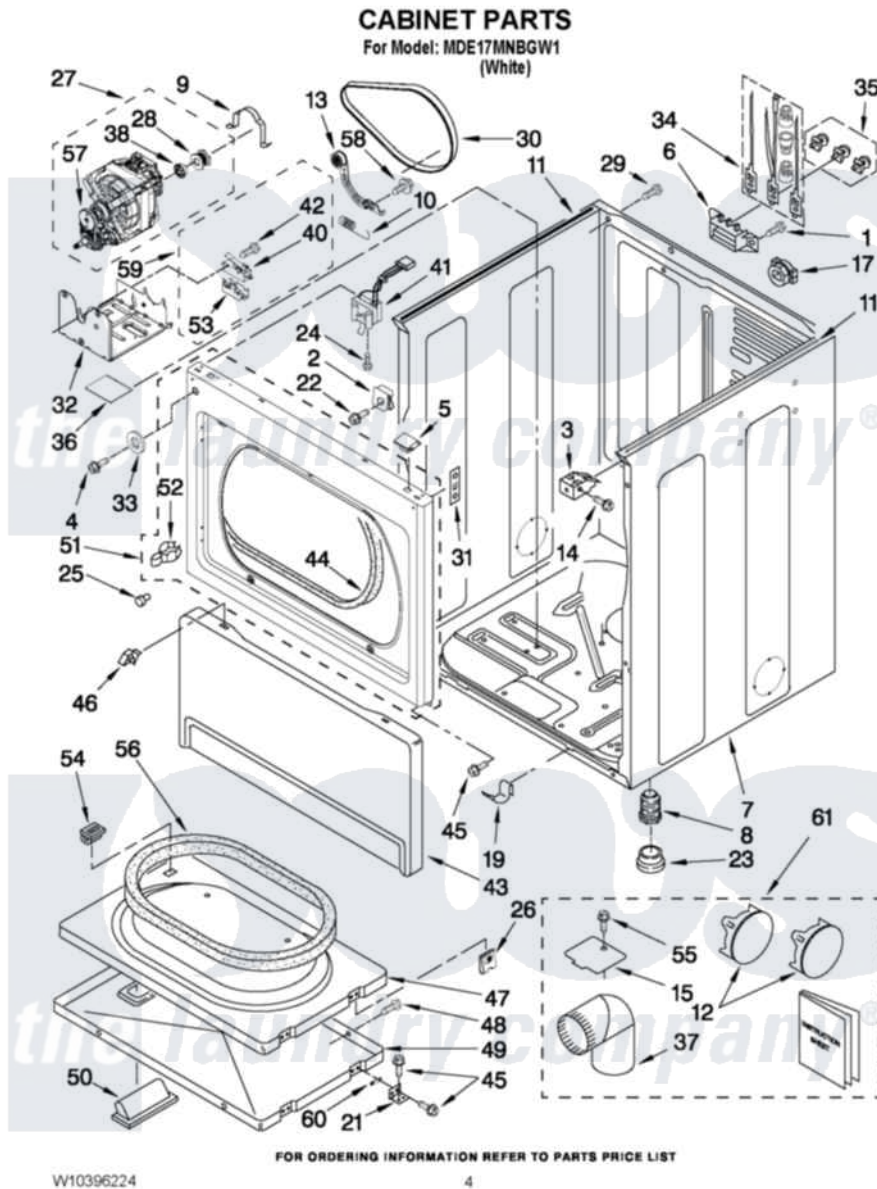

# Maytag MDE17MNBGW1 02 - CABINET PARTS

Maytag [Commercial Maytag MDE17MNBGW1 Dryer Parts](#) Parts Diagram 02 - CABINET PARTS  
Click on the part number to view part

Item	Original Part Number	Replaced By	Status	Part Description
1	3393008	<a href="#">308685</a>		Side Trim )
2	<a href="#">W10131123</a>			NUt, 8 U-Type
3	<a href="#">3391846</a>			Clip, Front Panel
4	<a href="#">3400077</a>			Screw, 10-16 X 1/2
5	<a href="#">345670</a>			Lock, Top
6	<a href="#">3397659</a>			Block, Terminal
7	<a href="#">8310656</a>			Cabinet
8	3392100	<a href="#">49621</a>		Feet-Leveling
NI	<a href="#">279810</a>			Foot-Optional
9	<a href="#">660658</a>			Clamp, Motor Mounting 343481 685441
10	<a href="#">3387374</a>			Spring, Idler
11	<a href="#">8318396</a>			Foam-Seal
12	697750	<a href="#">W10470674</a>		Dryer Exhaust Kit
13	<a href="#">W10344192</a>			Idler Assembly
14	3391915	<a href="#">681615</a>		Screw
15	<a href="#">3394331</a>			Plate Cover