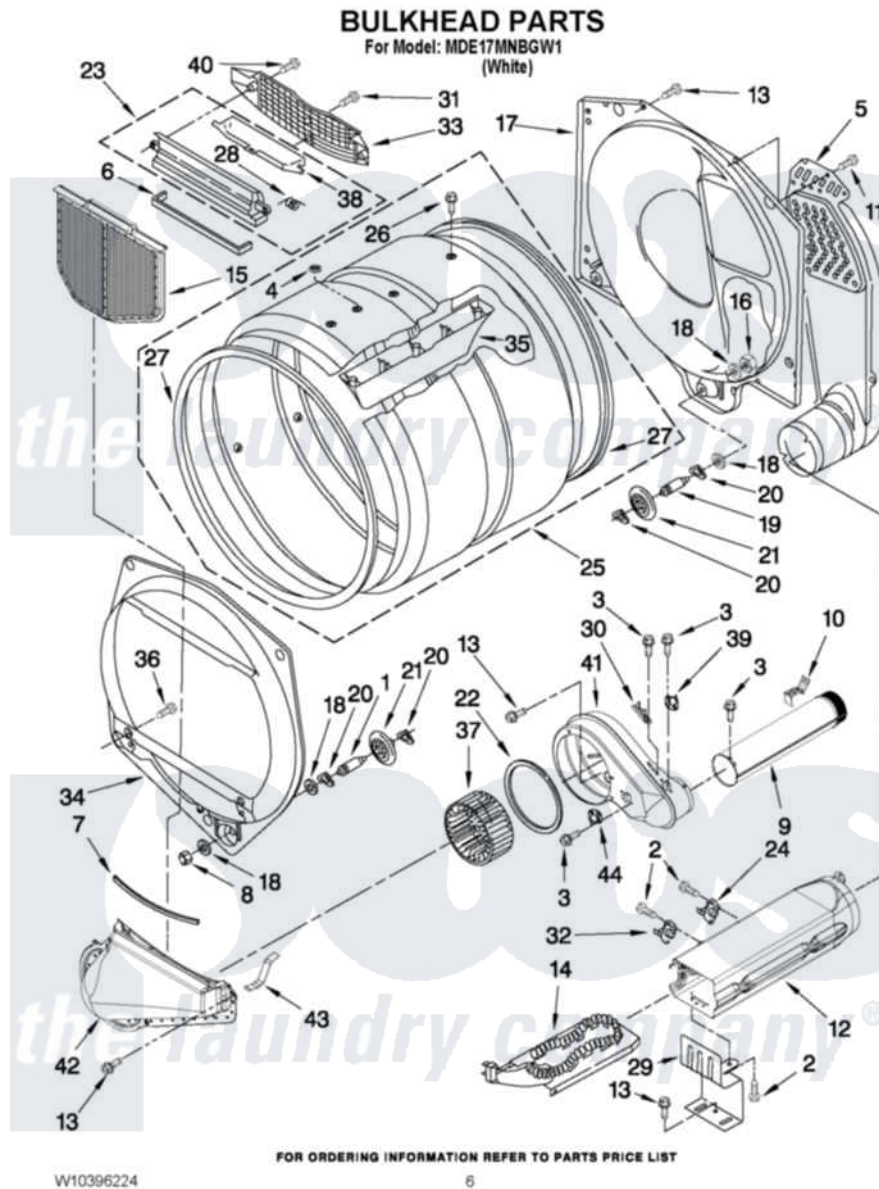

# Maytag MDE17MNBGW1 03 - BULKHEAD PARTS

Maytag [Commercial Maytag MDE17MNBGW1 Dryer Parts](#) Parts Diagram 03 - BULKHEAD PARTS  
Click on the part number to view part

Item	Original Part Number	Replaced By	Status	Part Description
1	<a href="#">8575324</a>	<a href="#">W10359271</a>		Shaft, Drum Roller Threads
2	<a href="#">90767</a>			Screw, 8A X 3/8 HeX Washer Head Tapping
3	8533971	<a href="#">90767</a>		Screw, 8A X 3/8 HeX Washer Head Tapping
4	<a href="#">W10128544</a>			Housing-Outlet
5	697354	<a href="#">3387911</a>		Duct-Air
6	<a href="#">697813</a>			Seal, Outlet Housing
7	697814	<a href="#">697813</a>		Seal, Outlet Housing
8	3934666	<a href="#">W10080210</a>		Nut, 3/8 X 16
9	<a href="#">W10121167</a>			Exhaust Pipe
10	<a href="#">8572105</a>			Retainer, Toe Panel
11	<a href="#">693995</a>			Screw, Hex Head
12	<a href="#">3392537</a>			Box, Heater
13	<a href="#">489463</a>			Screw, 8-18 X 1/16
14	<a href="#">3387749</a>			Element, Heater
15	W10049370	<a href="#">W10120998</a>		Screen