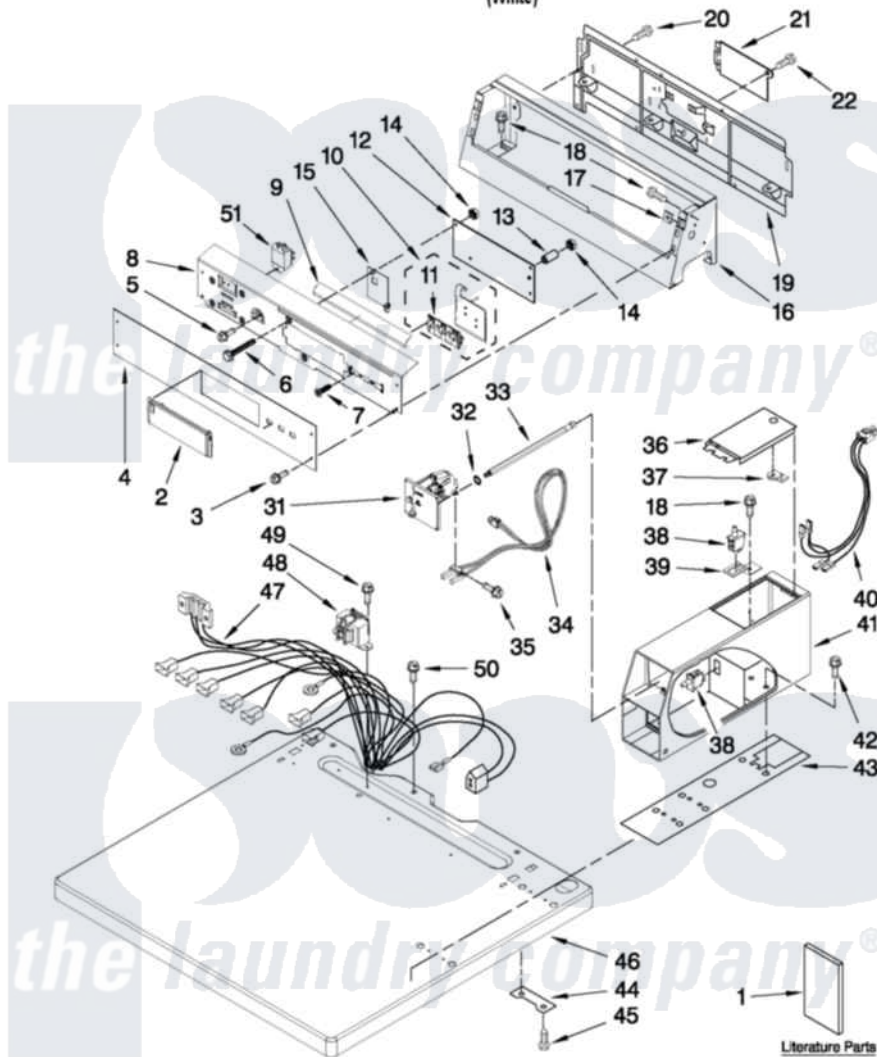

Maytag MDE17PDAYW1 01 - TOP AND CONSOLE PARTS

TOP AND CONSOLE PARTS

For Model: MDE17PDAYW1
(White)

FOR ORDERING INFORMATION REFER TO PARTS PRICE LIST

W10184587

2

Maytag [Commercial Maytag MDE17PDAYW1 Dryer Parts](#) Parts Diagram 01 - TOP AND CONSOLE PARTS

[Click on the part number to view part](#)

Item	Original Part Number	Replaced By	Status	Part Description
1	W10184578		Not Available	INSTRUCTIONS INSTALLATION
"	W10183571		Not Available	Tech Sheet
"	W10184587			Repair Parts List
2	W10131114			Cover, Display
3	W10131119			Screw, 8-18 X 5/16
4	W10135181			Facia-Overlay
5	W10142728	3370225		Screw
6	W10137322			Screw, 6-20 X 1.00
7	W10140652			Screw, 6-20 X 1/2
8	W10124214			Bracket, Control
9	W10133515			Deflector Switch Assembly
10	W10135233			Push Button And Switch Assembly
11	W10131113			Push Button
12	W10130081			Control Board
13	W10133514			Spacer

14	W10139046		Nut 6-32
15	W10161476		Shield, Probing
16	W10205153	W10231471	Console
17	W10131123		NUt, 8 U-Type
18	W10139210		Screw, 8-18 X 5/16
19	3978608		Panel, Rear
20	3390647	488729	Screw
21	8576583	W10119283	Cover, Terminal Block
22	3390814	90767	Screw, 8A X 3/8 HeX Washer Head Tapping
31	W10133242		Coin Drop Assembly
32	W10068270		Washer, Lock
33	W10137319		Hex-Bar Bolt
34	W10130178	W10247389	Sensor
35	W10142655		Screw, 6-20 X 1.00
36	3351136		Service Door Assembly
37	W10156125		Cam-Lock
38	W10131838		Switch, Vault And Service Door
39	W10133508		Bracket, Service Switch
40	W10139456		Wire Harness, Sensor Switch
41	W10136645		Meter Case
42	3353994		Bolt, Meter Case Mounting
"	3349065		Bolt, Meter Case Mounting
43	3954812		Cushion, Meter Case
44	3347825	3353813	Plate, Mounting
45	98445		Screw, 10-16 X 3/4
46	W10136707		Top
47	W10130183		Harness, Main
48	W10131839		Transformer 120 To 22.5 Vac
49	8533971	90767	Screw, 8A X 3/8 HeX Washer Head Tapping
50	3400000		Screw, 10-24 X 3/8
51	W10133335		Relay, Motor