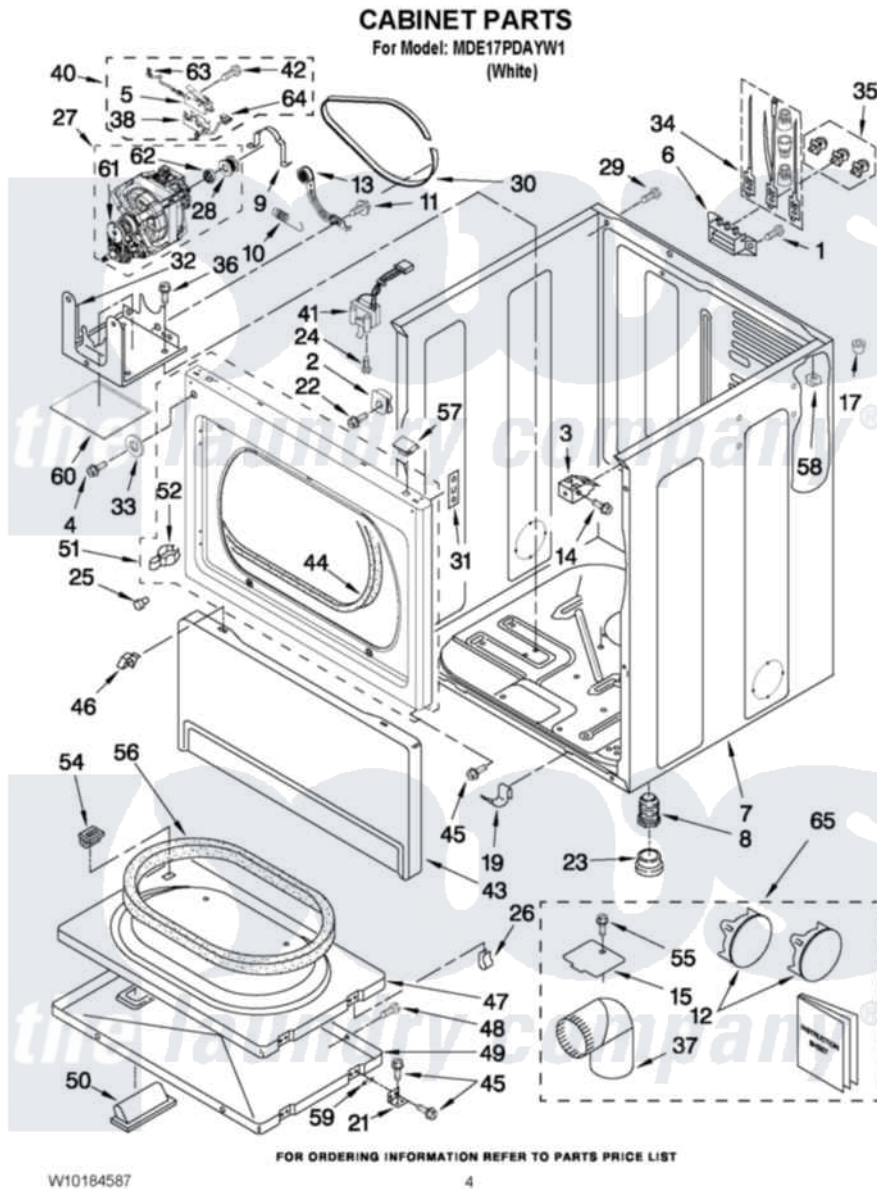

Maytag MDE17PDAYW1 02 - CABINET PARTS

Maytag [Commercial Maytag MDE17PDAYW1 Dryer Parts](#) Parts Diagram 02 - CABINET PARTS
Click on the part number to view part

Item	Original Part Number	Replaced By	Status	Part Description
1	3393008	308685		Side Trim)
2	W10131123			NUT, 8 U-Type
3	3391846			Clip, Front Panel
4	3400077			Screw, 10-16 X 1/2
5	8564010			Assembly, Switch And Actuator
6	3397659			Block, Terminal
7	8310656			Cabinet
8	3392100	49621		Feet-Leveling
NI	279810			Foot-Optional
9	660658			Clamp, Motor Mounting 343481 685441
10	3387374			Spring, Idler
11	3389420			Retainer-Idler 1/4-20 X 1/16
12	697750	W10470674		Dryer Exhaust Kit
13	W10141380	W10344192		Idler Assembly
14	3391915	681615		Screw