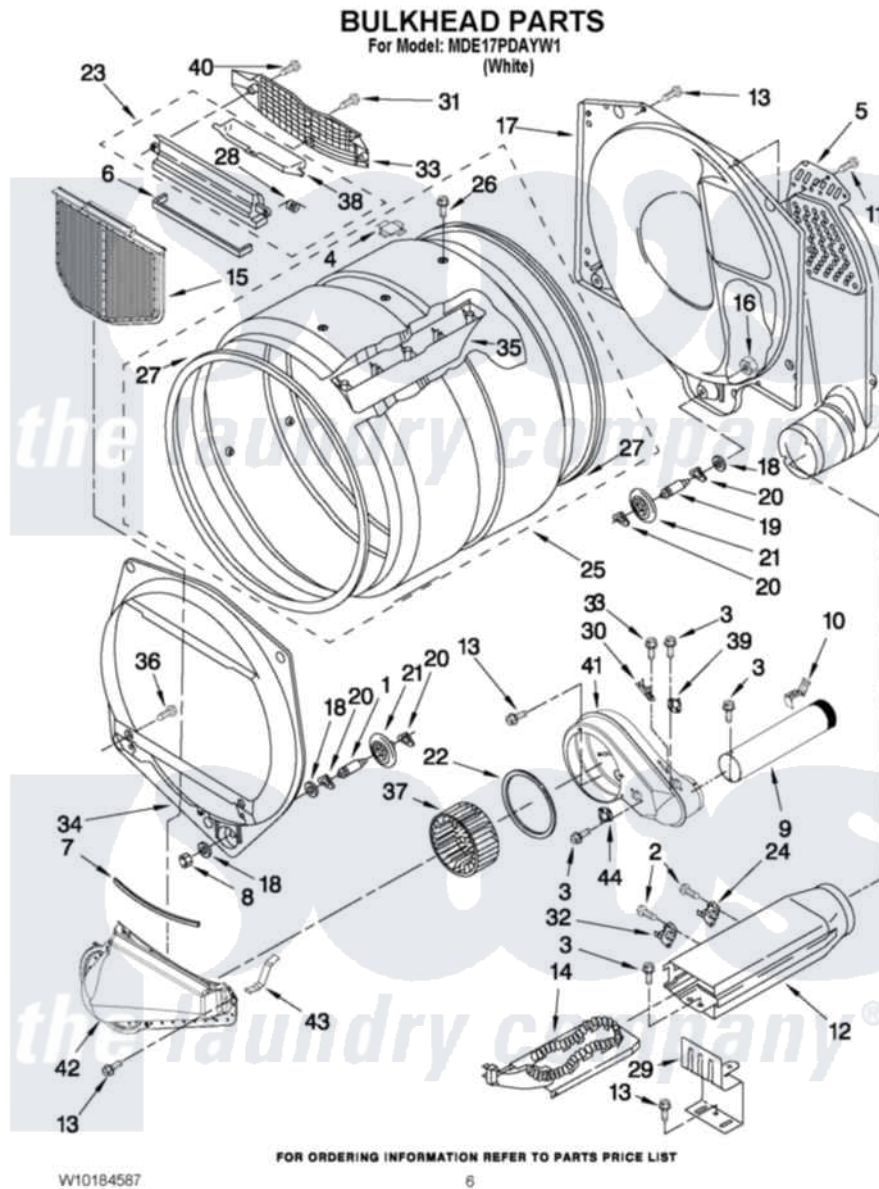

Maytag MDE17PDAYW1 03 - BULKHEAD PARTS

Maytag Commercial Maytag MDE17PDAYW1 Dryer Parts Parts Diagram 03 - BULKHEAD PARTS
Click on the part number to view part

Item	Original Part Number	Replaced By	Status	Part Description
1	8575324	W10359271		Shaft, Drum Roller Threads
2	90767			Screw, 8A X 3/8 HeX Washer Head Tapping
3	8533971	90767		Screw, 8A X 3/8 HeX Washer Head Tapping
4	8066086			Plug, Drum Hole
5	697354	3387911		Duct-Air
6	697813			Seal, Outlet Housing
7	697814	697813		Seal, Outlet Housing
8	3934666	W10080210		Nut, 3/8 X 16
9	8066224	279936		Kit-Exhst
10	8572105			Retainer, Toe Panel
11	693995			Screw, Hex Head
12	3392537			Box, Heater
13	3390647	488729		Screw
14	3387748			Element, Heater
15	W10049370	W10120998		Screen

16	W10001120	W10080190	Nut, 3/8-16
17	3387809		Bulkhead, Rear
18	3387459	W10080960	Washer, Support
19	8575325	W10359272	Shaft, Roller Drum Threads
20	690997		Washer, Thrust
21	8536973	W10314173	Support
22	697770		Seal, Cover Plate Blower Housing
23	8563755		Housing, Outlet Assembly
24	8318314	279973	Kit, Thermal Cut-Off
25	8318215	W10197999	Drum
26	W10219342		Screw, Baffle Mounting
27	W10166807	280114	Seal
28	3394986		Spring, Lint Screen Door
29	8066099		Bracket, Heater Box
30	3392519		Thermal Limiter
31	487909	488729	Screw
32	3391914		Thermostat 295 F
33	8563756		Grille, Outlet
34	697557		Bulkhead, Front
35	697693	W10113136	Baffle, Drum
36	3357011	308685	Side Trim)
37	W10168564	W10349492	Wheel, Blower
38	8563758		Door, Lint Screen
39	W10131836		Thermostat 140 F Cycling
40	3387230		Screw, 10-16 X 13/16
41	W10135254		Housing, Blower
42	8066168	W10128606	Duct-Lint
43	8066208		Clip-Exhaust
44	W10193019		Thermostat 155 F