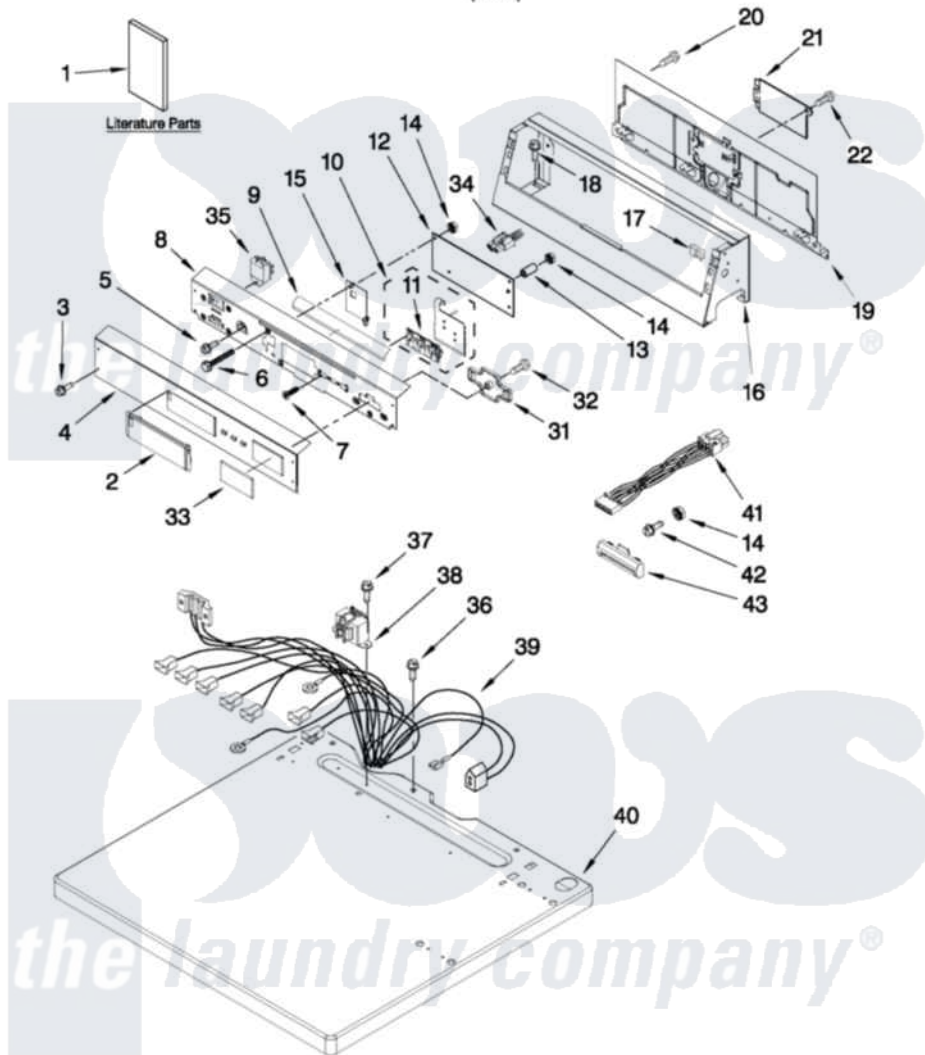

Maytag MDE17PRAYW0 01 - TOP AND CONSOLE PARTS

TOP AND CONSOLE PARTS

For Model: MDE17PRAYW0
(White)

FOR ORDERING INFORMATION REFER TO PARTS PRICE LIST

W10135139

2

Maytag [Commercial Maytag MDE17PRAYW0 Dryer Parts](#) Parts Diagram 01 - TOP AND CONSOLE PARTS

[Click on the part number to view part](#)

Item	Original Part Number	Replaced By	Status	Part Description
1	W10135130		Not Available	Installation Instructions
"	W10135150		Not Available	Tech Sheet
"	W10135139			Repair Parts List
"	W10135291		Not Available	Card Reader Installation Instructions
2	W10131114			Cover, Display
3	W10131119			Screw, 8-18 X 5/16
4	W10135182			Facia / Overlay
5	W10142728	3370225		Screw
6	W10137322			Screw, 6-20 X 1.00
7	W10140652			Screw, 6-20 X 1/2
8	W10124215			Bracket, Control
9	W10133515			Deflector Switch Assembly
10	W10135233			Push Button And Switch Assembly
11	W10131113			Push Button
12	W10130081			Control Board

13	W10133514		Spacer
14	W10139046		Nut 6-32
15	W10161476		Shield, Probing
16	W10137300	W10207168	Console
17	W10131123		NUt, 8 U-Type
18	W10139210		Screw, 8-18 X 5/16
19	8317305	285909	Panel-Rear
20	3390647	488729	Screw
21	8576583	W10119283	Cover, Terminal Block
22	3390814	90767	Screw, 8A X 3/8 HeX Washer Head Tapping
31	W10137770		Retainer, Card Reader Cover
32	3400618		Screw, 6-19 X 3/8
33	W10137769		Cover, Card Reader
34	W10133282		Switch, Jumper Service Vault
35	W10133335		Relay, Motor
36	3400000		Screw, 10-24 X 3/8
37	8533971	90767	Screw, 8A X 3/8 HeX Washer Head Tapping
38	W10131839		Transformer 120 To 22.5 Vac
39	W10130183		Harness, Main
40	W10136704		Top
41	W10133304		Harness, Wiring Card Reader
42	W10143462		Screw, 6-32 X 9/16
43	W10131115		Bezel