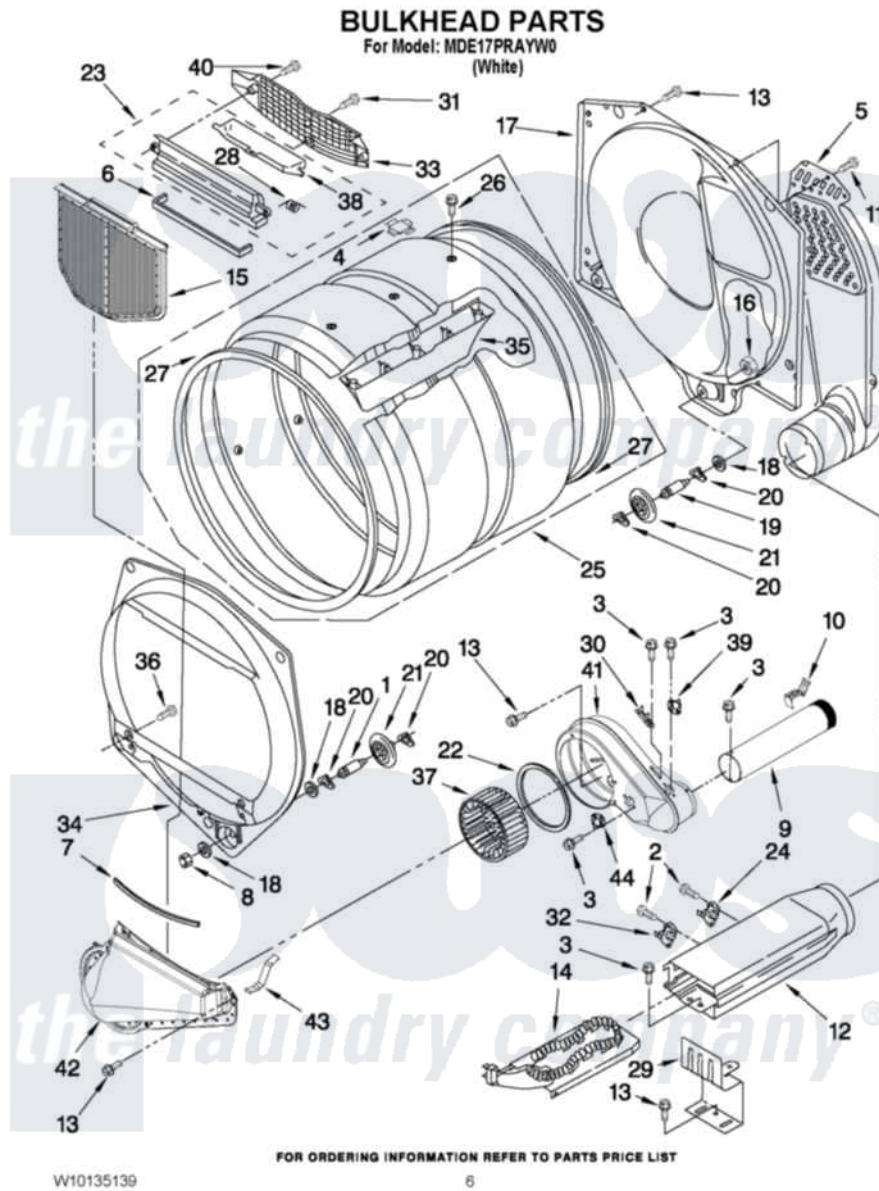

# Maytag MDE17PRAYW0 03 - BULKHEAD PARTS

Maytag Commercial Maytag MDE17PRAYW0 Dryer Parts Parts Diagram 03 - BULKHEAD PARTS  
Click on the part number to view part

Item	Original Part Number	Replaced By	Status	Part Description
1	<a href="#">8575324</a>	<a href="#">W10359271</a>		Shaft, Drum Roller Threads
2	<a href="#">90767</a>			Screw, 8A X 3/8 HeX Washer Head Tapping
3	8533971	<a href="#">90767</a>		Screw, 8A X 3/8 HeX Washer Head Tapping
4	<a href="#">8066086</a>			Plug, Drum Hole
5	697354	<a href="#">3387911</a>		Duct-Air
6	<a href="#">697813</a>			Seal, Outlet Housing
7	697814	<a href="#">697813</a>		Seal, Outlet Housing
8	3934666	<a href="#">W10080210</a>		Nut, 3/8 X 16
9	8066224	<a href="#">279936</a>		Kit-Exhst
10	<a href="#">8572105</a>			Retainer, Toe Panel
11	<a href="#">693995</a>			Screw, Hex Head
12	<a href="#">3392537</a>			Box, Heater
13	3390647	<a href="#">488729</a>		Screw
14	<a href="#">3387748</a>			Element, Heater
15	W10049370	<a href="#">W10120998</a>		Screen