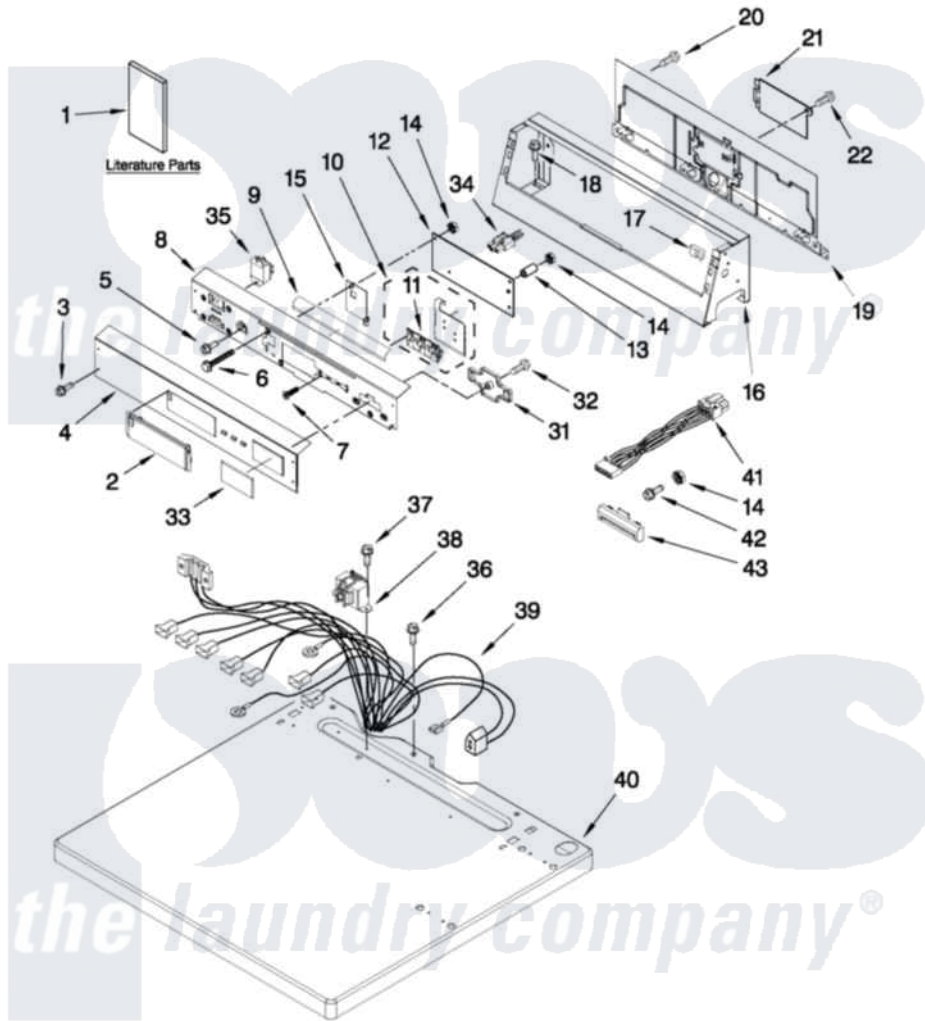

# Maytag MDE17PRAYW1 01 - TOP AND CONSOLE PARTS

## TOP AND CONSOLE PARTS

For Model: MDE17PRAYW1  
(White)

FOR ORDERING INFORMATION REFER TO PARTS PRICE LIST

W10184591

2

Maytag [Commercial Maytag MDE17PRAYW1 Dryer Parts](#) Parts Diagram 01 - TOP AND CONSOLE PARTS  
Click on the part number to view part

Item	Original Part Number	Replaced By	Status	Part Description
1	W10184578		Not Available	INSTRUCTIONS INSTALLATION
"	W10135291		Not Available	Card Reader Installation Instructions
"	W10183571		Not Available	Tech Sheet
"	<a href="#">W10184591</a>			Repair Parts List
2	<a href="#">W10131114</a>			Cover, Display
3	<a href="#">W10131119</a>			Screw, 8-18 X 5/16
4	<a href="#">W10135182</a>			Facia / Overlay
5	W10142728	<a href="#">3370225</a>		Screw
6	<a href="#">W10137322</a>			Screw, 6-20 X 1.00
7	<a href="#">W10140652</a>			Screw, 6-20 X 1/2
8	<a href="#">W10124215</a>			Bracket, Control
9	<a href="#">W10133515</a>			Deflector Switch Assembly
10	<a href="#">W10135233</a>			Push Button And Switch Assembly
11	<a href="#">W10131113</a>			Push Button