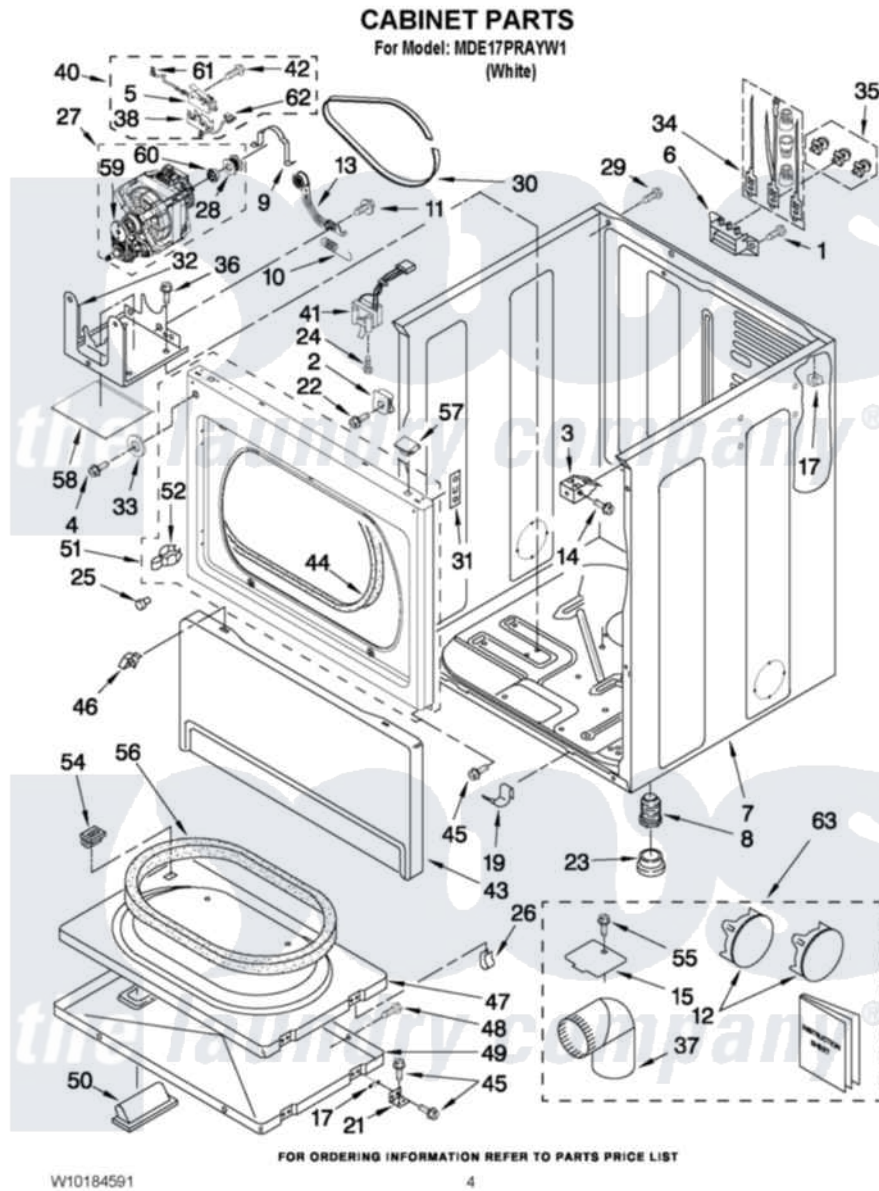

Maytag MDE17PRAYW1 02 - CABINET PARTS

Maytag [Commercial Maytag MDE17PRAYW1 Dryer Parts](#) Parts Diagram 02 - CABINET PARTS
Click on the part number to view part

Item	Original Part Number	Replaced By	Status	Part Description
1	3393008	308685		Side Trim)
2	W10131123			NUT, 8 U-Type
3	3391846			Clip, Front Panel
4	3400077			Screw, 10-16 X 1/2
5	8564010			Assembly, Switch And Actuator
6	3397659			Block, Terminal
7	8310656			Cabinet
8	3392100	49621		Feet-Leveling
NI	279810			Foot-Optional
9	660658			Clamp, Motor Mounting 343481 685441
10	3387374			Spring, Idler
11	3389420			Retainer-Idler 1/4-20 X 1/16
12	697750	W10470674		Dryer Exhaust Kit
13	W10141380	W10344192		Idler Assembly
14	3391915	681615		Screw