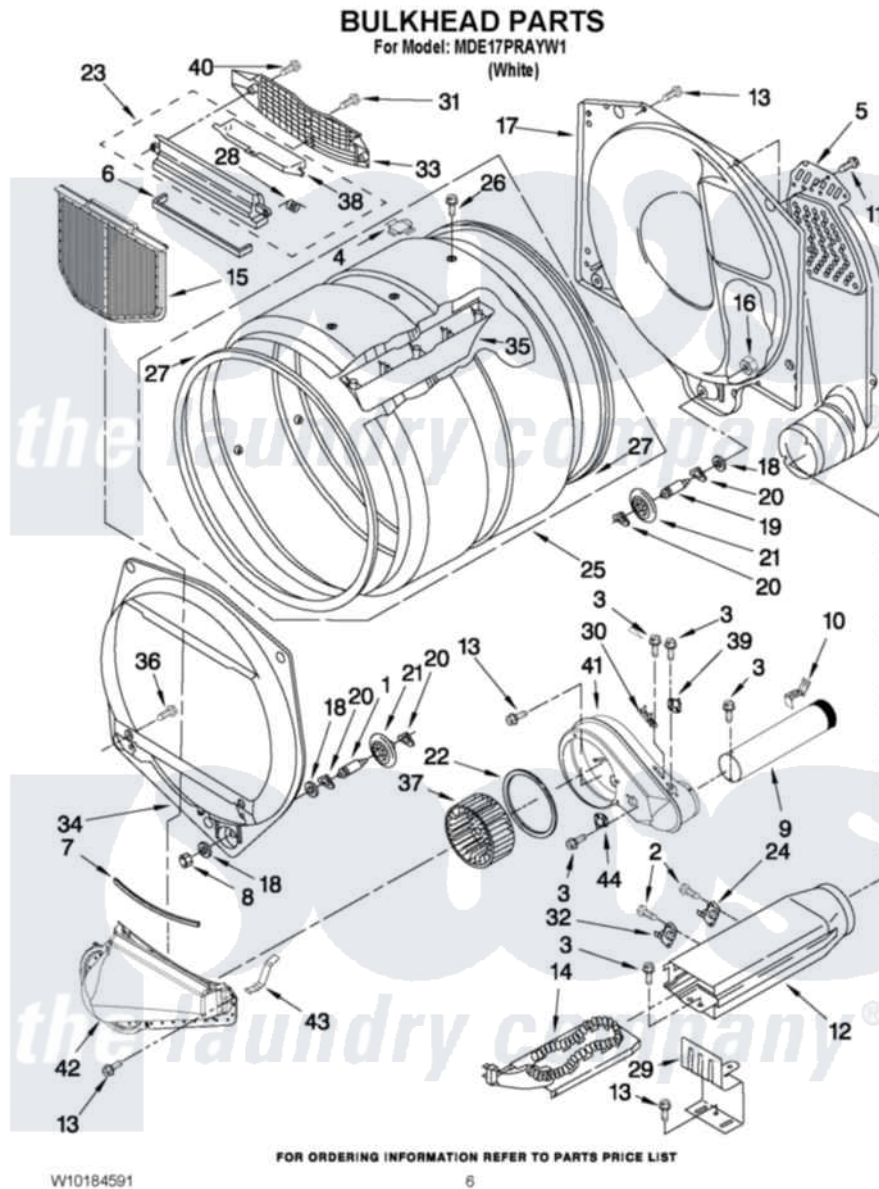

Maytag MDE17PRAYW1 03 - BULKHEAD PARTS

Maytag Commercial Maytag MDE17PRAYW1 Dryer Parts Parts Diagram 03 - BULKHEAD PARTS
Click on the part number to view part

Item	Original Part Number	Replaced By	Status	Part Description
1	8575324	W10359271		Shaft, Drum Roller Threads
2	90767			Screw, 8A X 3/8 HeX Washer Head Tapping
3	8533971	90767		Screw, 8A X 3/8 HeX Washer Head Tapping
4	8066086			Plug, Drum Hole
5	697354	3387911		Duct-Air
6	697813			Seal, Outlet Housing
7	697814	697813		Seal, Outlet Housing
8	3934666	W10080210		Nut, 3/8 X 16
9	8066224	279936		Kit-Exhst
10	8572105			Retainer, Toe Panel
11	693995			Screw, Hex Head
12	3392537			Box, Heater
13	3390647	488729		Screw
14	3387748			Element, Heater
15	W10049370	W10120998		Screen

16	W10001120	W10080190	Nut, 3/8-16
17	3387809		Bulkhead, Rear
18	3387459	W10080960	Washer, Support
19	8575325	W10359272	Shaft, Roller Drum Threads
20	690997		Washer, Thrust
21	8536973	W10314173	Support
22	697770		Seal, Cover Plate Blower Housing
23	8563755		Housing, Outlet Assembly
24	8318314	279973	Kit, Thermal Cut-Off
25	8318215	W10197999	Drum
26	W10219342		Screw, Baffle Mounting
27	W10166807	280114	Seal
28	3394986		Spring, Lint Screen Door
29	8066099		Bracket, Heater Box
30	3392519		Thermal Limiter
31	487909	488729	Screw
32	3391914		Thermostat 295 F
33	8563756		Grille, Outlet
34	697557		Bulkhead, Front
35	697693	W10113136	Baffle, Drum
36	3357011	308685	Side Trim)
37	W10168564	W10349492	Wheel, Blower
38	8563758		Door, Lint Screen
39	W10193019		Thermostat 155 F
40	3387230		Screw, 10-16 X 13/16
41	W10135254		Housing, Blower
42	8066168	W10128606	Duct-Lint
43	8066208		Clip-Exhaust
44	W10131836		Thermostat 140 F Cycling