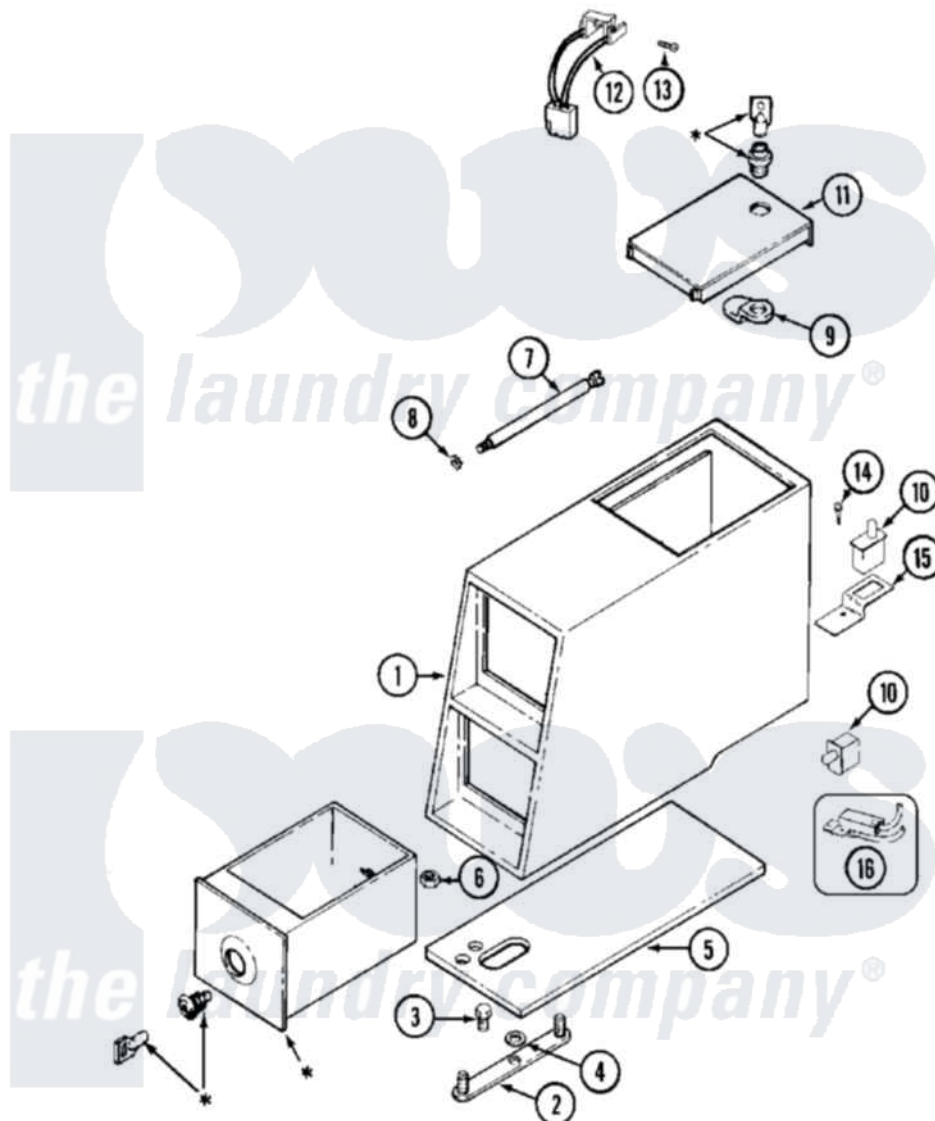

Maytag MDE21PDAGW 02 - CONTROL CENTER

* CONTACT YOUR COMMERCIAL LAUNDRY DISTRIBUTOR

Maytag [Commercial Maytag MDE21PDAGW Dryer Parts](#) Parts Diagram 02 - CONTROL CENTER

[Click on the part number to view part](#)

Item	Original Part Number	Replaced By	Status	Part Description
001	212276	W10116760		Screw
"	22002480			Vault, Coin PD Coin Drop Supplied By Dist.
002	22001810		Not Available	STRAP, MOUNTING
003	22002925	3370225		Screw
004	22002350	910309		Washer, Mounting Strap
005	22002072			Gasket, Control Center
006	Y052740	62739		Nut, Lock
007	213035			Bolt, Locking
008	910181			Lockwasher, Terminal Block
009	22003677			Nut, Locking Cam
010	22002536			Switch, Sensor
011	22003679			Timer Access Door Assembly
012	22001965			Optic Switch Assembly
013	314665			Screw, Switch Assembly
014	212276	W10116760		Screw
015	22001404			Bracket, Service Switch